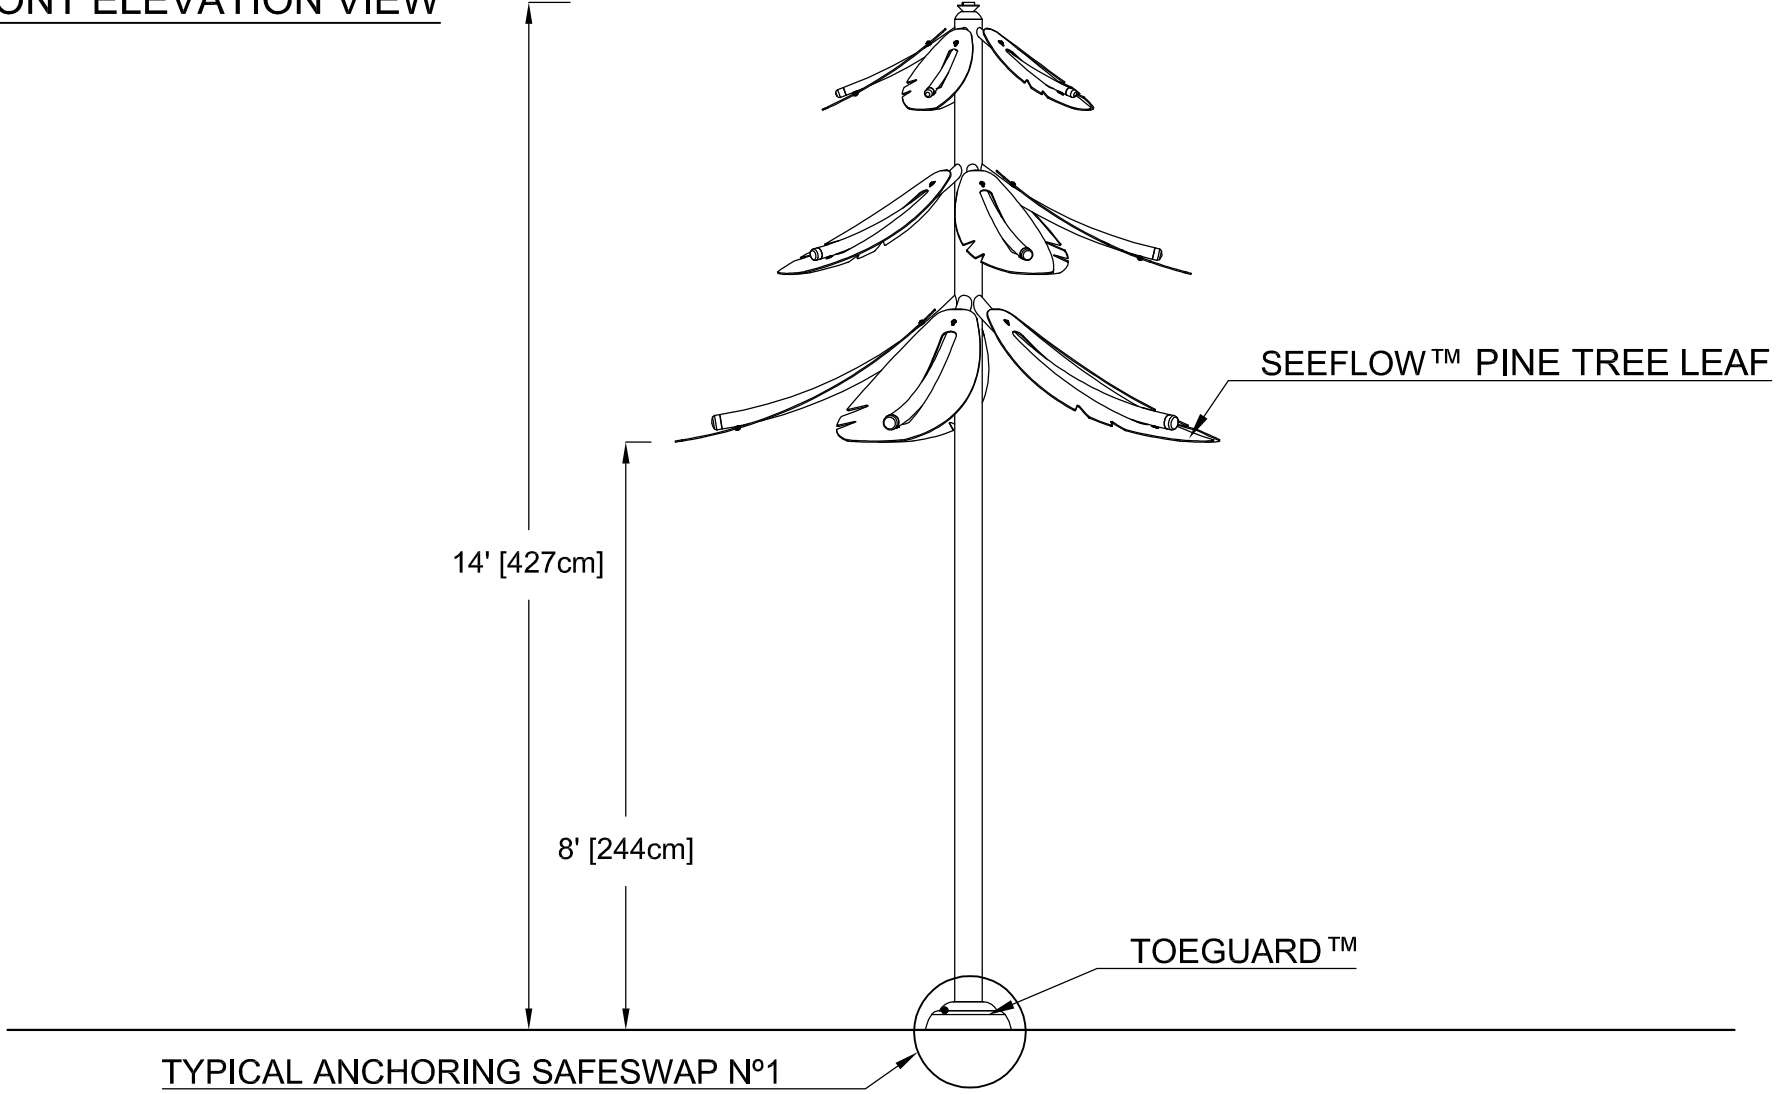

PLAN VIEW

FRONT ELEVATION VIEW

VOR-8610.2008 PINE TREE (Construction Detail)

PRODUCT NAME: PINE TREE	PRODUCT INFORMATION		
PRODUCT NUMBER: VOR-8610.2008	DATE: 03/25/14	SHEET NO: 1/1	11"x17" SHEET SIZE