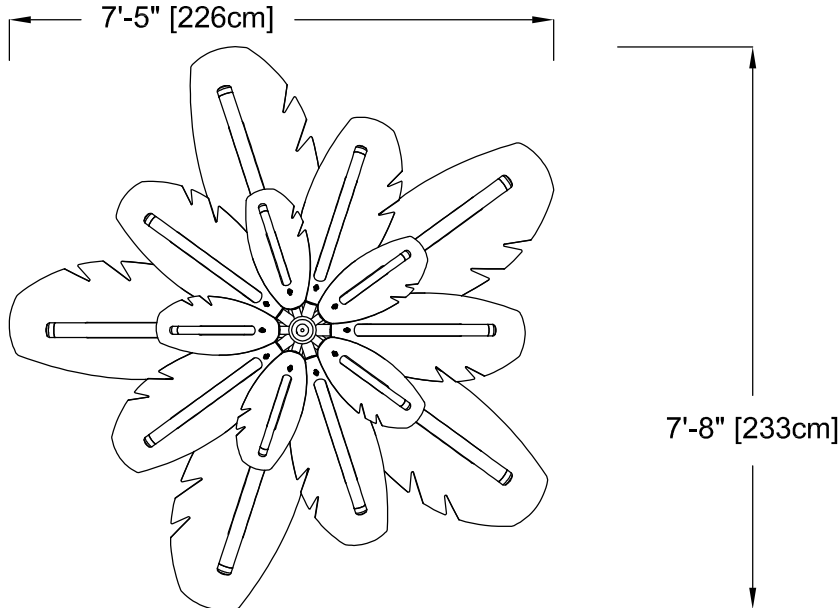

PLAN VIEW

FRONT ELEVATION VIEW

VOR-8610.2008 PINE TREE (Construction Detail)

PRODUCT NAME: PINE TREE	PRODUCT INFORMATION		
PRODUCT NUMBER: VOR-8610.2008	DATE: 03/25/14	SHEET NO: 1/1	11"x17" SHEET SIZE