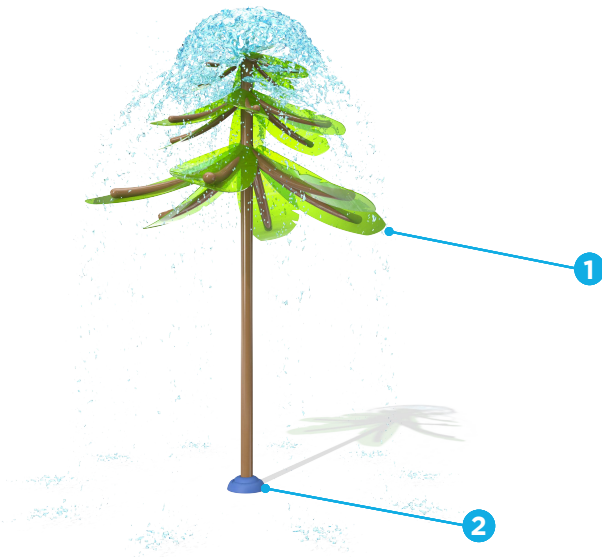

Ideal age group: for all ages.

VOR 8610 PINE TREE

PRODUCT HIGHLIGHTS

- Promotes social and behavioral play in an immersive environment
- Strong theme that engages into meaningful experiences

vortex-intl.com • info@vortex-intl.com
1.877.586.7839 (free USA/CANADA)
• +1.514.694.3868 (INTERNATIONAL)

Top View

12' (366cm)

H/W/L

168/110/104 in
427/280/264 cm

Pressure

10-15 PSI
0.7-1.0 BAR

Flow

20-30 GPM
75.7-113.6 LPM

TOEGUARD™

- Soft-touch Elastomer
- Protects children's toes from anchoring hardware
- Durable, vandal resistant, resistant to chemicals
- Infused with a UV resistant bright color
- Available in one or two pieces ensuring tight fit to post