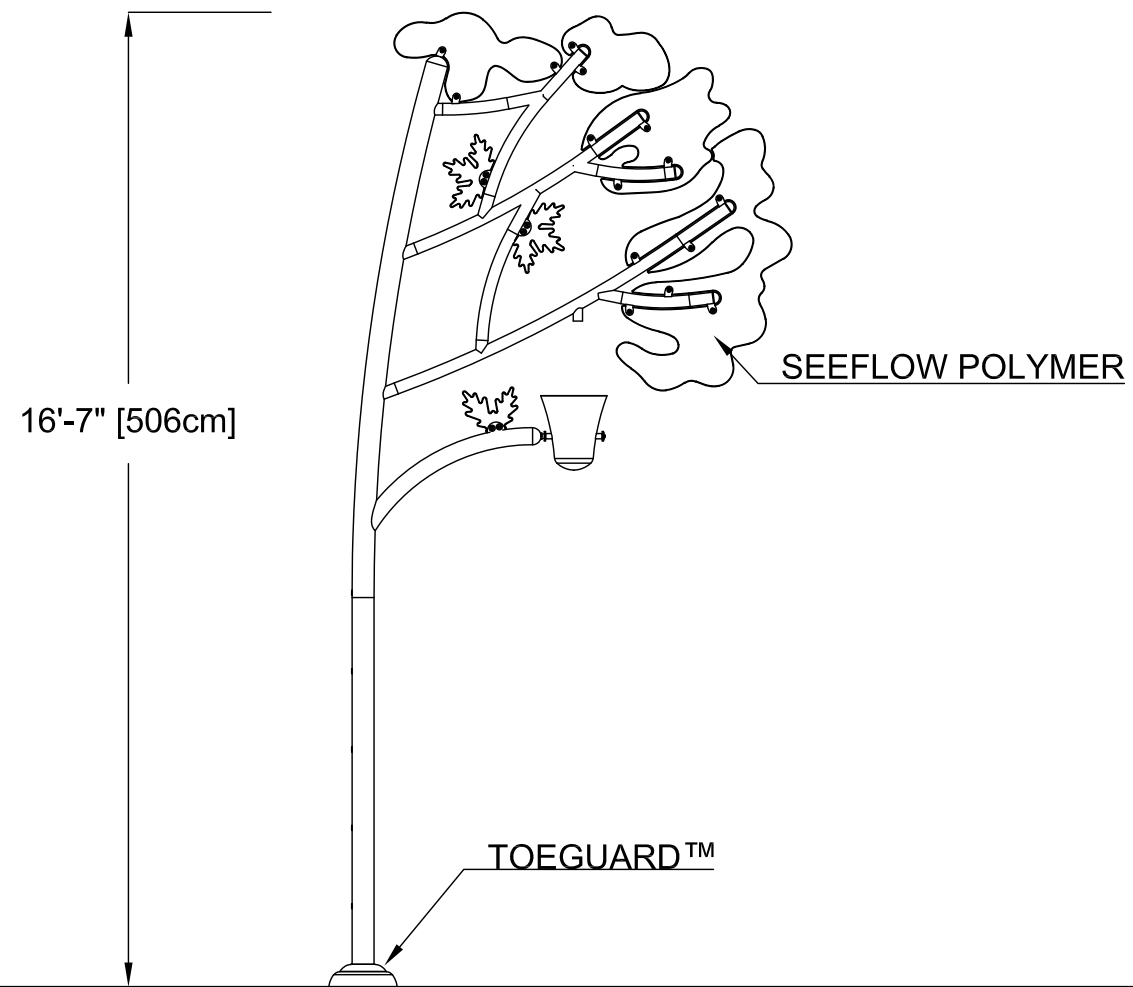

PLAN VIEW

FRONT ELEVATION VIEW

SIDE ELEVATION VIEW

TYPICAL HEAVY DUTY ANCHORING SAFESWAP N°1

PRODUCT NAME: OAK TREE

PRODUCT NUMBER: VOR-8493.2008

PRODUCT INFORMATION

DATE: 02/27/23

SHEET NO: 1/1

11"x17" SHEET SIZE