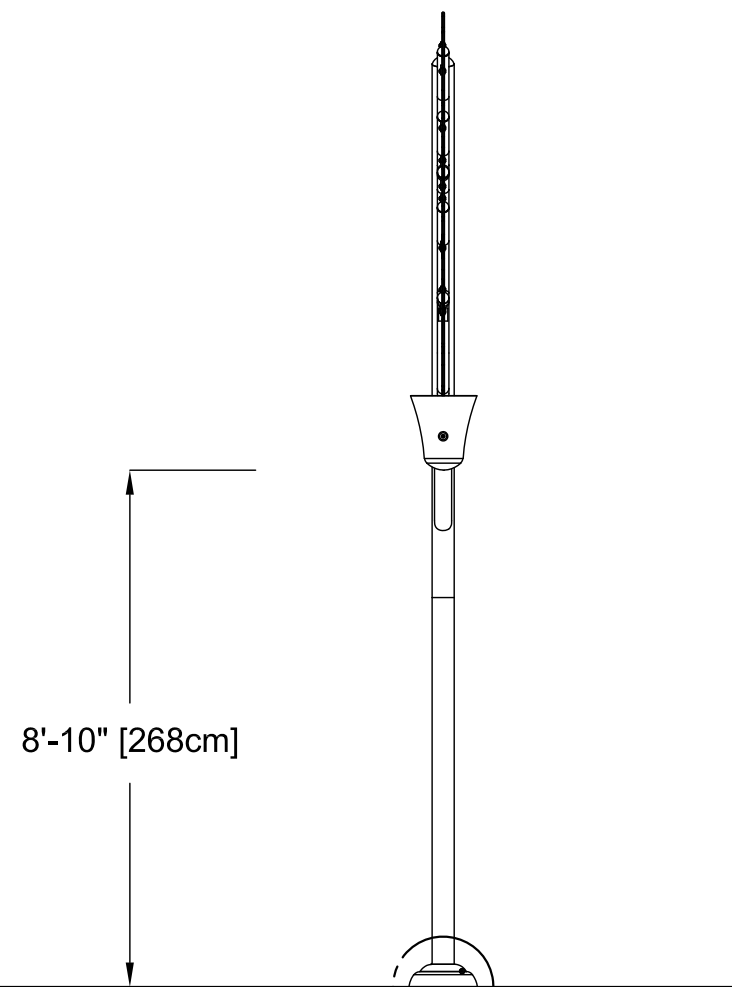

PLAN VIEW

FRONT ELEVATION VIEW

SIDE ELEVATION VIEW

TYPICAL HEAVY DUTY ANCHORING SAFESWAP N°1

PRODUCT NAME: OAK TREE

PRODUCT NUMBER: VOR-8493.2008

PRODUCT INFORMATION

DATE: 02/27/23

SHEET NO: 1/1

11"x17" SHEET SIZE