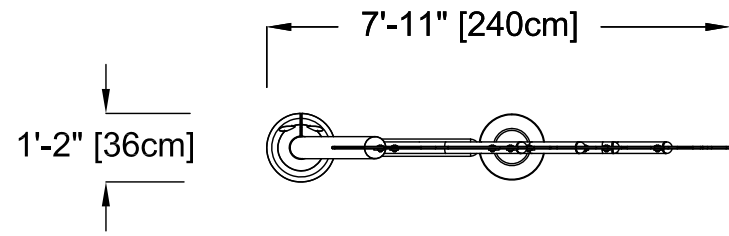

PLAN VIEW

FRONT ELEVATION VIEW

SIDE ELEVATION VIEW

TYPICAL HEAVY DUTY ANCHORING SAFESWAP N°1

PRODUCT NAME: OAK TREE

PRODUCT NUMBER: VOR-8493.2008

PRODUCT INFORMATION

DATE: 02/27/23

SHEET NO: 1/1

11"x17" SHEET SIZE