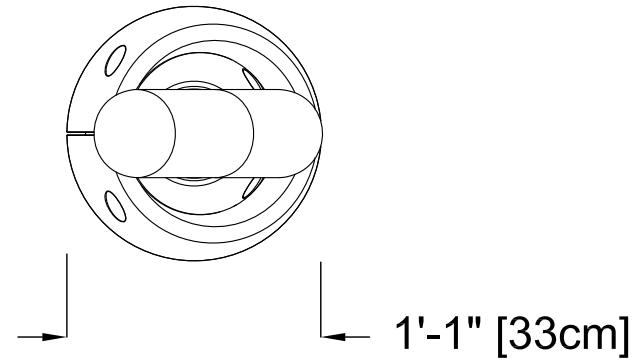

PLAN VIEW

FRONT ELEVATION VIEW

SIDE ELEVATION VIEW

PRODUCT NAME: SILHOUETTE N°1

PRODUCT INFORMATION

PRODUCT NUMBER: VOR-7772.2XXX

DATE: 10/20/13

SHEET NO: 1/1

11"x17" SHEET SIZE