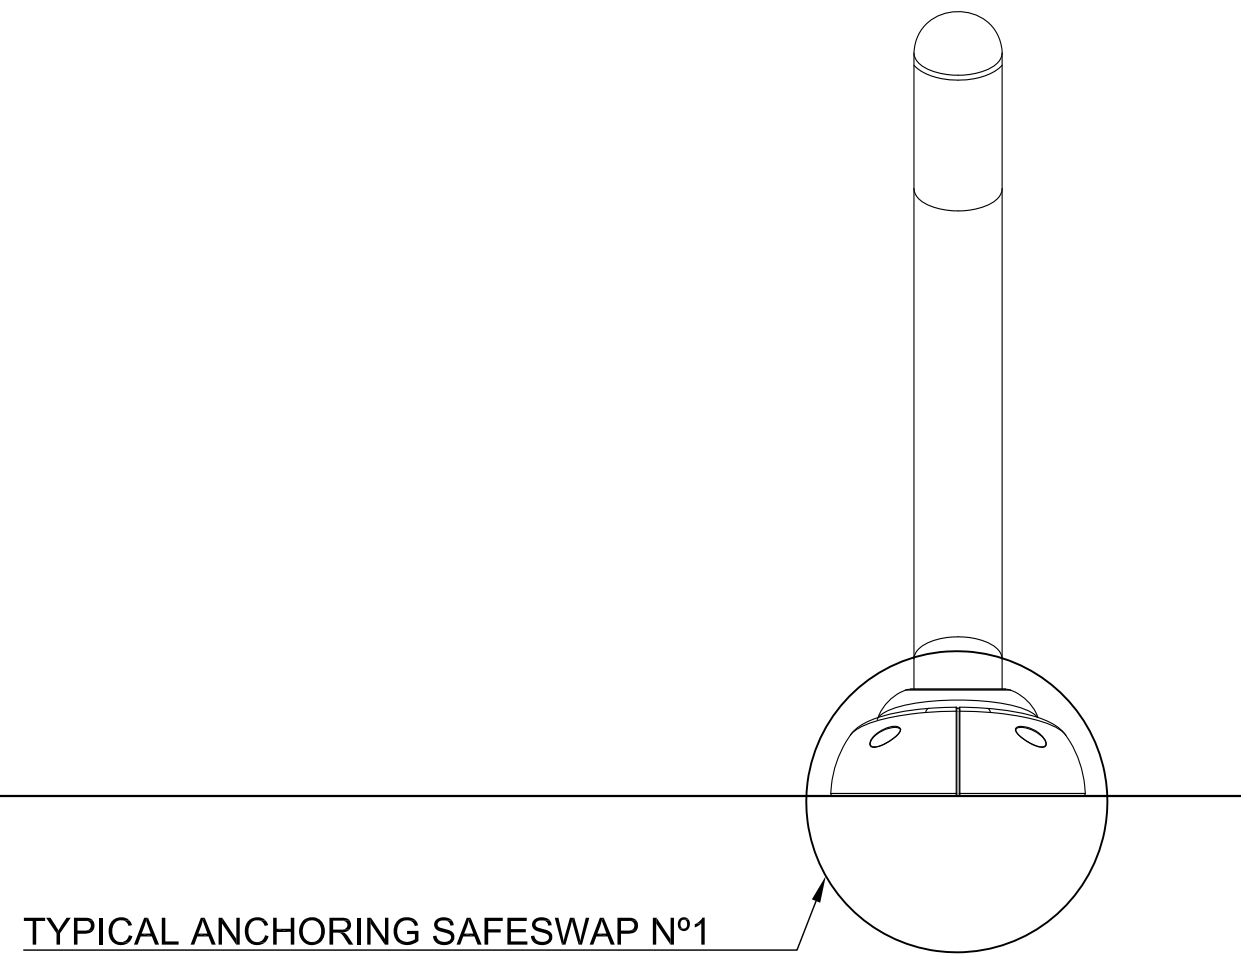

PLAN VIEW

FRONT ELEVATION VIEW

SIDE ELEVATION VIEW

PRODUCT NAME: SILHOUETTE N°1

PRODUCT INFORMATION

PRODUCT NUMBER: VOR-7772.2XXX

DATE: 10/20/13

SHEET NO: 1/1

11"x17" SHEET SIZE