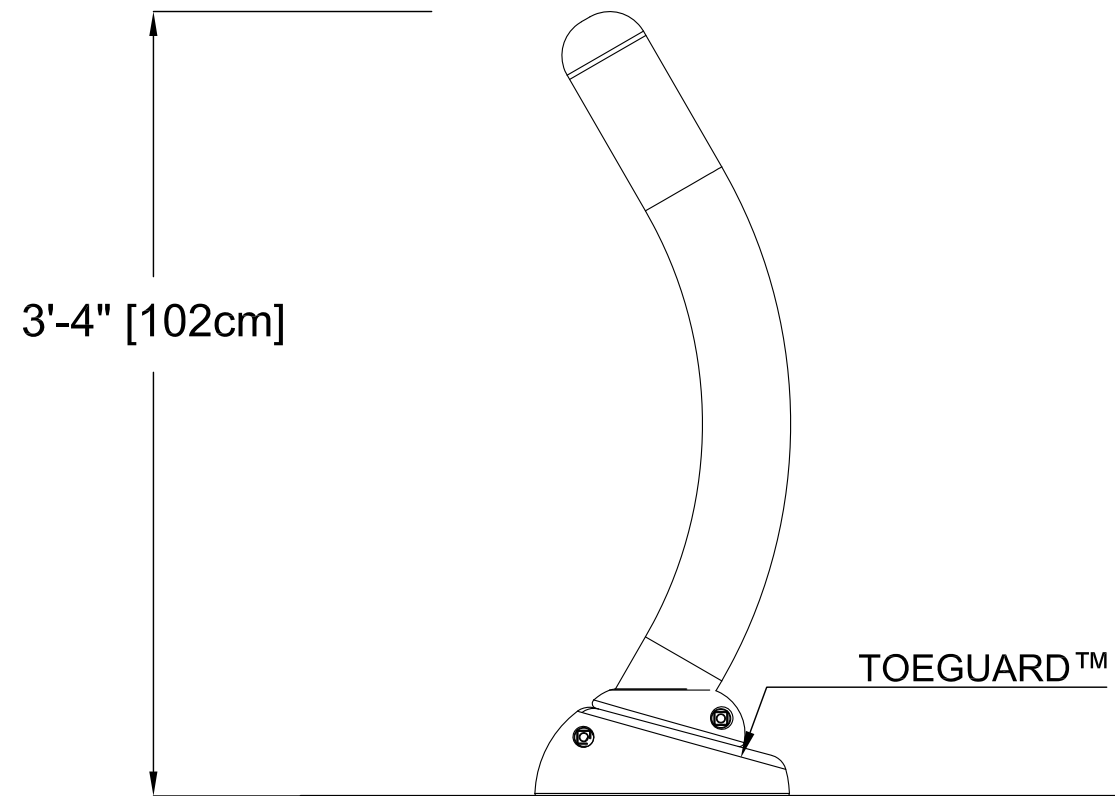

PLAN VIEW

FRONT ELEVATION VIEW

SIDE ELEVATION VIEW

PRODUCT NAME: SILHOUETTE N°1

PRODUCT INFORMATION

PRODUCT NUMBER: VOR-7772.2XXX

DATE: 10/20/13

SHEET NO: 1/1

11"x17" SHEET SIZE