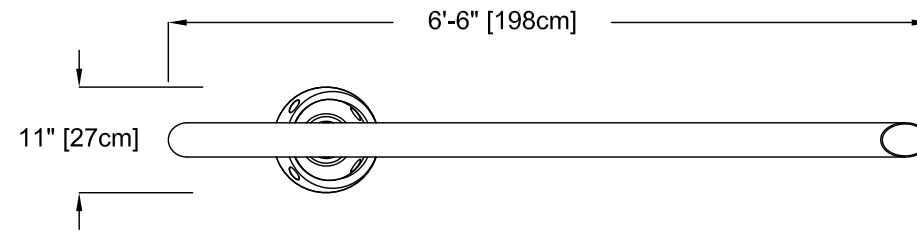

PLAN VIEW

FRONT ELEVATION VIEW

SIDE ELEVATION VIEW

PRODUCT NAME: BAMBOO RAIN

PRODUCT NUMBER: VOR-7730.2XXX

DATE: 06/20/16

PRODUCT INFORMATION

SHEET NO: 1/1

11"x17" SHEET SIZE