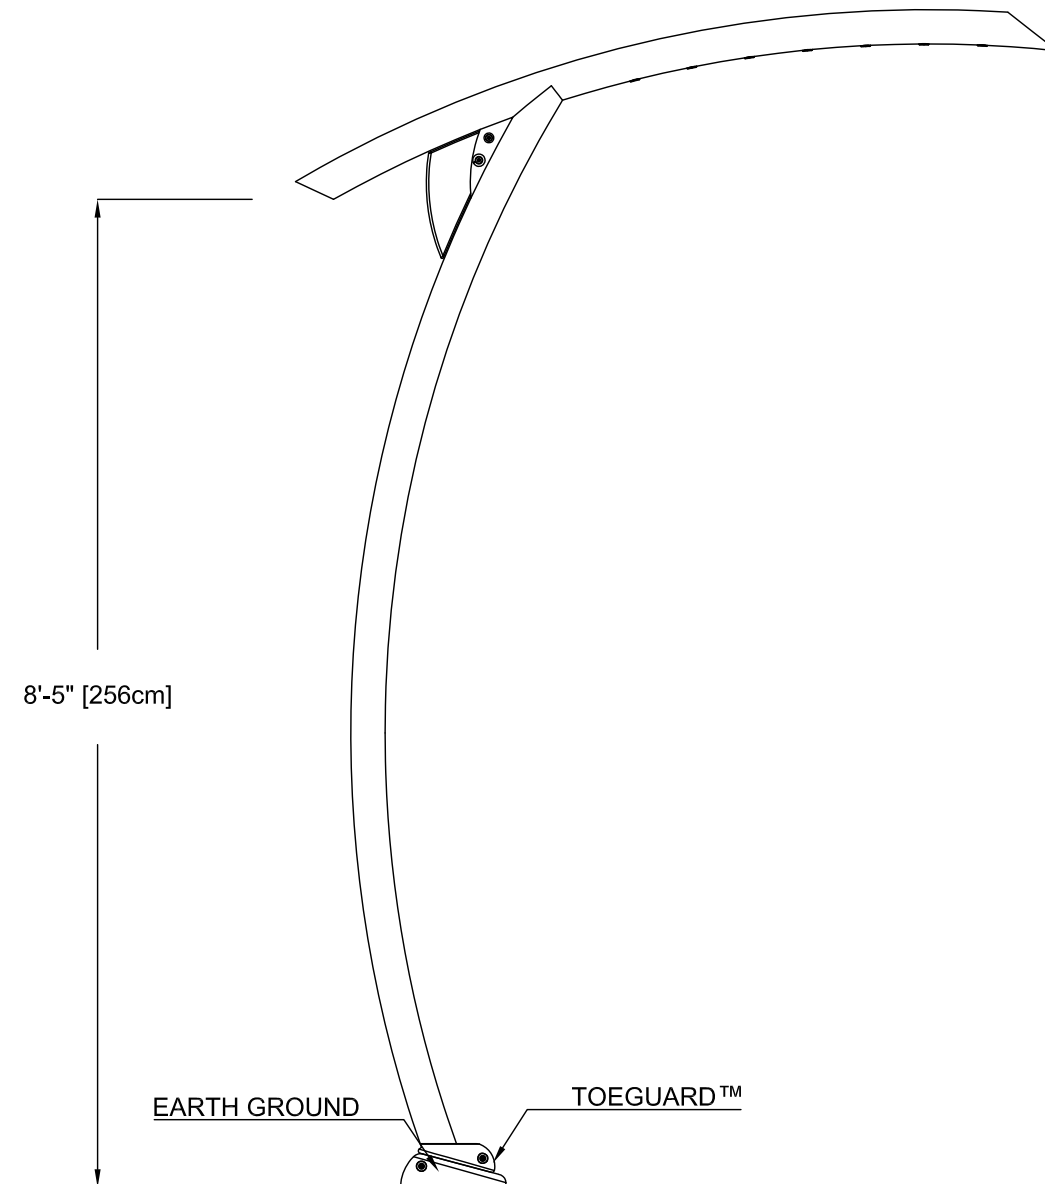

PLAN VIEW

FRONT ELEVATION VIEW

SIDE ELEVATION VIEW

PRODUCT NAME: BAMBOO RAIN

PRODUCT NUMBER: VOR-7730.2XXX

DATE: 06/20/16

PRODUCT INFORMATION

SHEET NO: 1/1

11"x17" SHEET SIZE