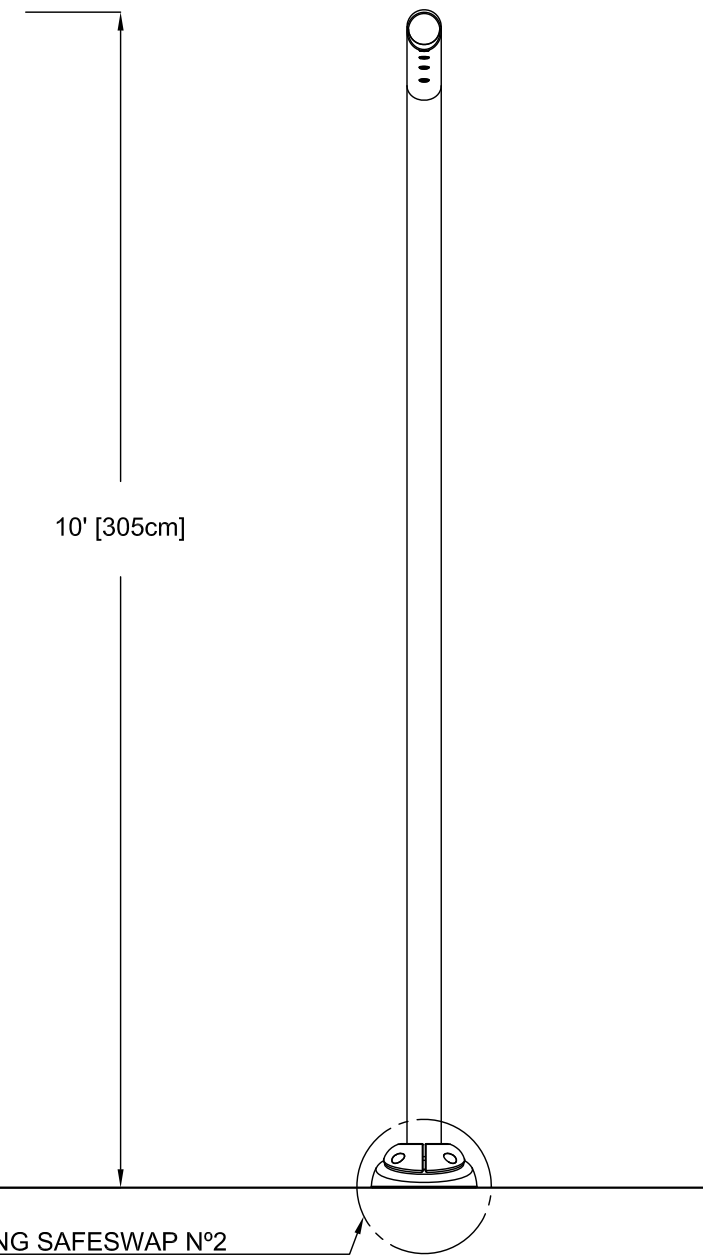

PLAN VIEW

FRONT ELEVATION VIEW

SIDE ELEVATION VIEW

PRODUCT NAME: BAMBOO RAIN

PRODUCT NUMBER: VOR-7730.2XXX

DATE: 06/20/16

PRODUCT INFORMATION

SHEET NO: 1/1

11"x17" SHEET SIZE