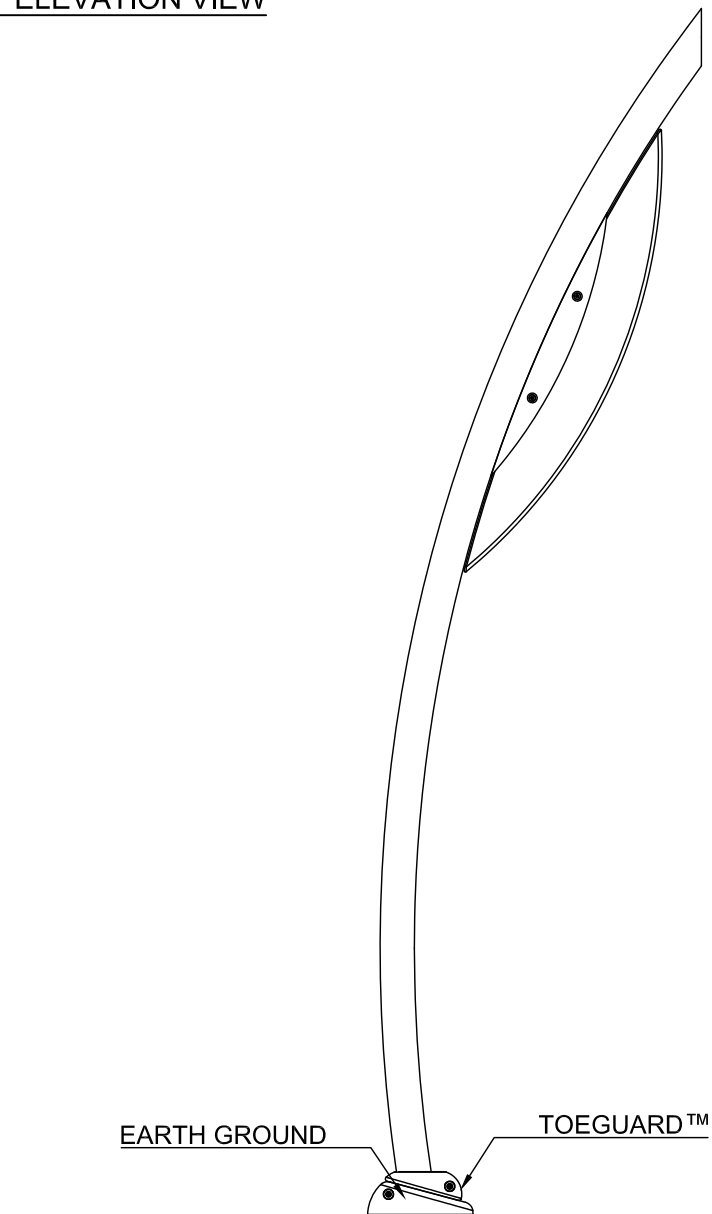

PLAN VIEW

FRONT ELEVATION VIEW

SIDE ELEVATION VIEW

PRODUCT NAME: BAMBOO STEM No.2

PRODUCT NUMBER: VOR-7728.2XXX

DATE: 06/20/16

PRODUCT INFORMATION

SHEET NO: 1/1

11"x17" SHEET SIZE