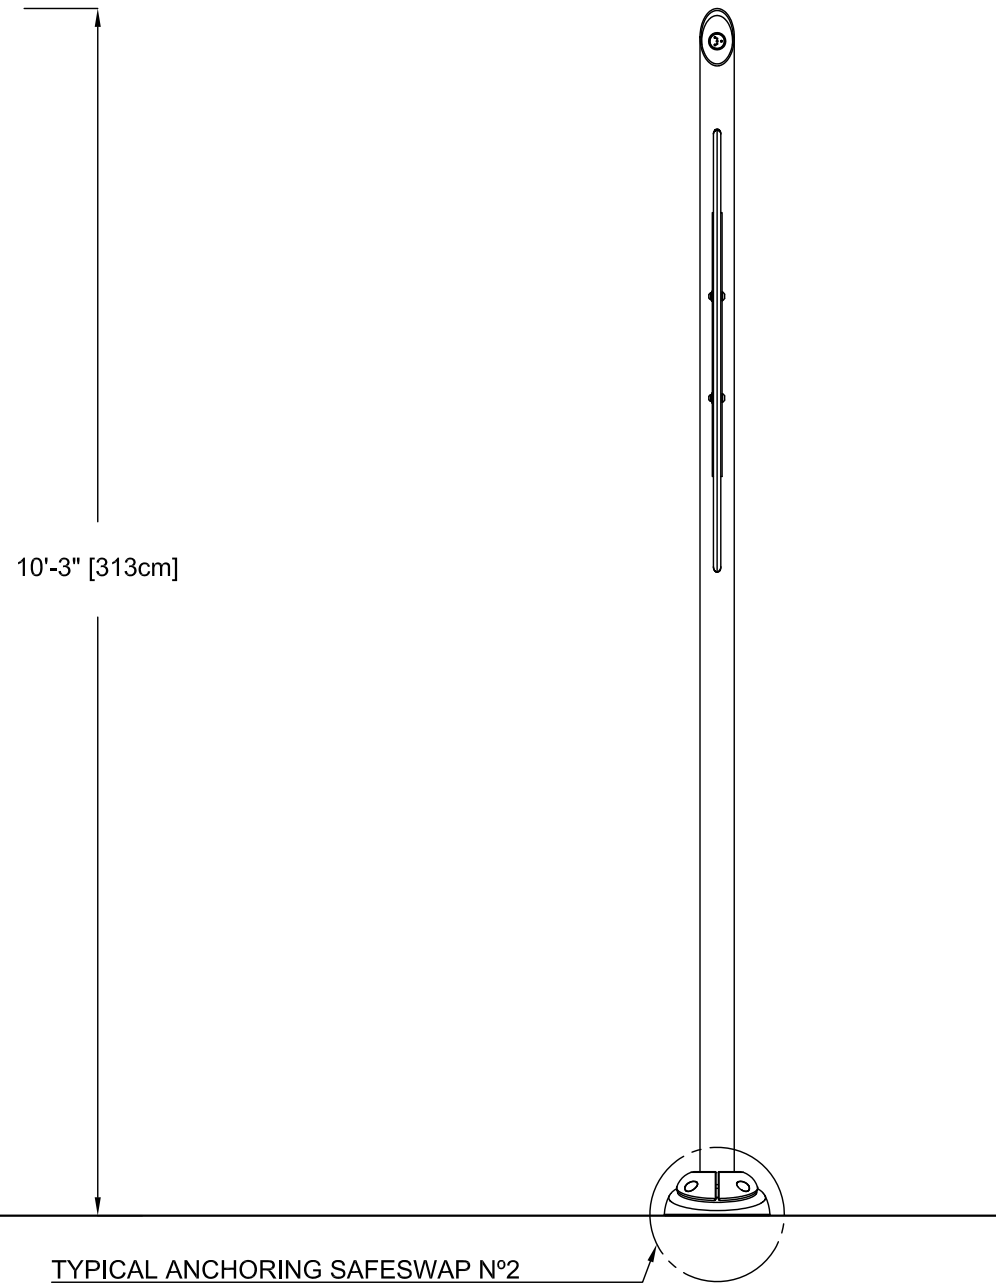

PLAN VIEW

FRONT ELEVATION VIEW

SIDE ELEVATION VIEW

PRODUCT NAME: BAMBOO STEM No.2

PRODUCT NUMBER: VOR-7728.2XXX

DATE: 06/20/16

PRODUCT INFORMATION

SHEET NO: 1/1

11"x17" SHEET SIZE