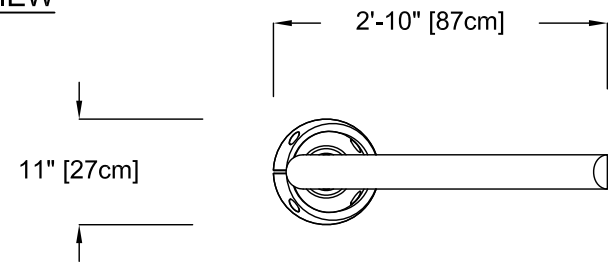

PLAN VIEW

FRONT ELEVATION VIEW

SIDE ELEVATION VIEW

PRODUCT NAME: BAMBOO STEM No.2

PRODUCT NUMBER: VOR-7728.2XXX

DATE: 06/20/16

PRODUCT INFORMATION

SHEET NO: 1/1

11"x17" SHEET SIZE