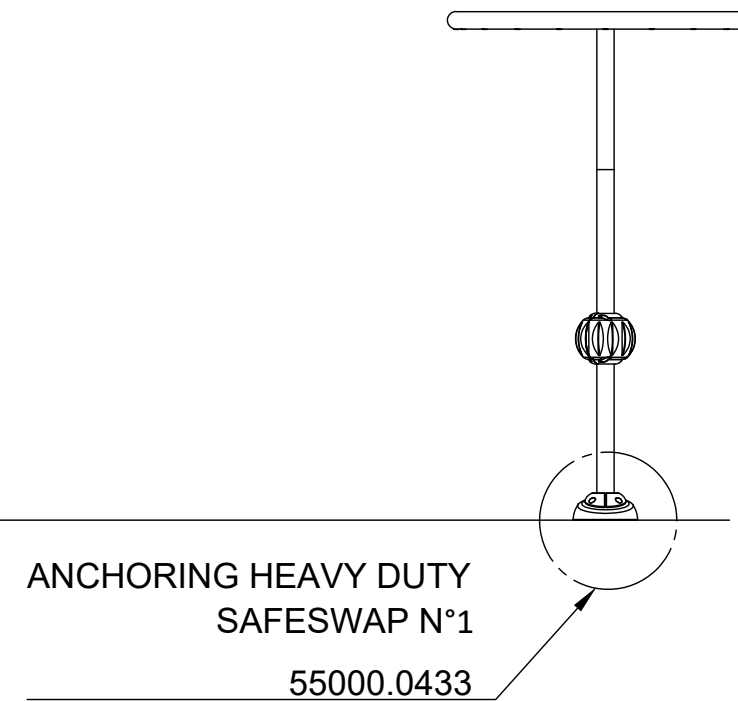

PLAN VIEW

FRONT ELEVATION VIEW

SIDE ELEVATION VIEW

PRODUCT NAME: ASTRA No.3

PRODUCT INFORMATION

PRODUCT NUMBER: 7699.2XXX

DATE: 11/14/22

SHEET NO: 1/1

11"x17" SHEET SIZE