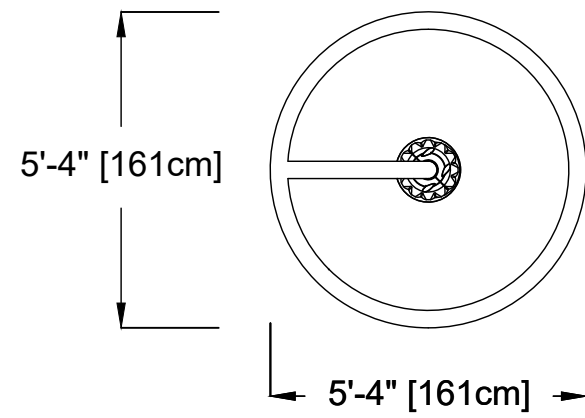

PLAN VIEW

FRONT ELEVATION VIEW

SIDE ELEVATION VIEW

PRODUCT NAME: ASTRA No.3

PRODUCT INFORMATION

PRODUCT NUMBER: 7699.2XXX

DATE: 11/14/22

SHEET NO: 1/1

11"x17" SHEET SIZE