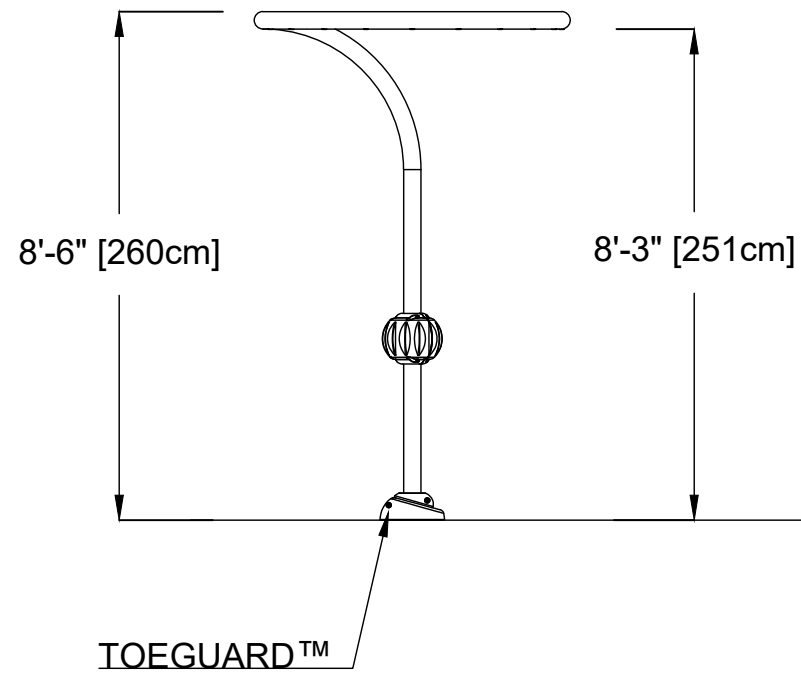

PLAN VIEW

FRONT ELEVATION VIEW

SIDE ELEVATION VIEW

PRODUCT NAME: ASTRA No.3

PRODUCT INFORMATION

PRODUCT NUMBER: 7699.2XXX

DATE: 11/14/22

SHEET NO: 1/1

11"x17" SHEET SIZE