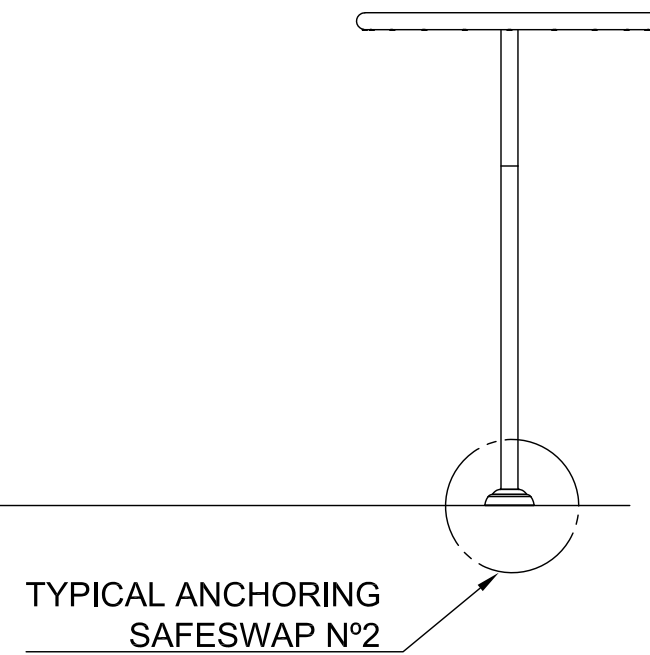

PLAN VIEW

FRONT ELEVATION VIEW

SIDE ELEVATION VIEW

PRODUCT NAME: ASTRA No.1

PRODUCT NUMBER: 7697.2XXX

PRODUCT INFORMATION

DATE: 04/09/20

SHEET NO: 1/1

11"x17" SHEET SIZE