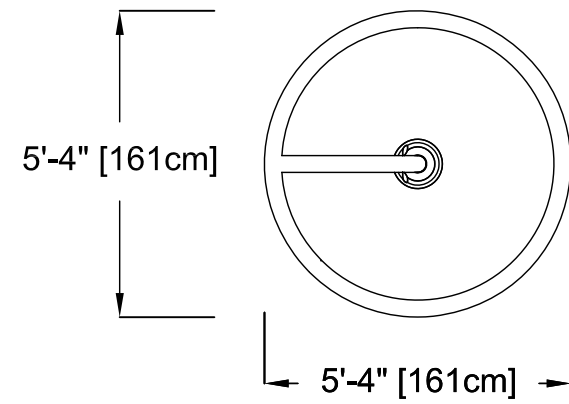

PLAN VIEW

FRONT ELEVATION VIEW

SIDE ELEVATION VIEW

PRODUCT NAME: ASTRA No.1

PRODUCT NUMBER: 7697.2XXX

PRODUCT INFORMATION

DATE: 04/09/20

SHEET NO: 1/1

11"x17" SHEET SIZE