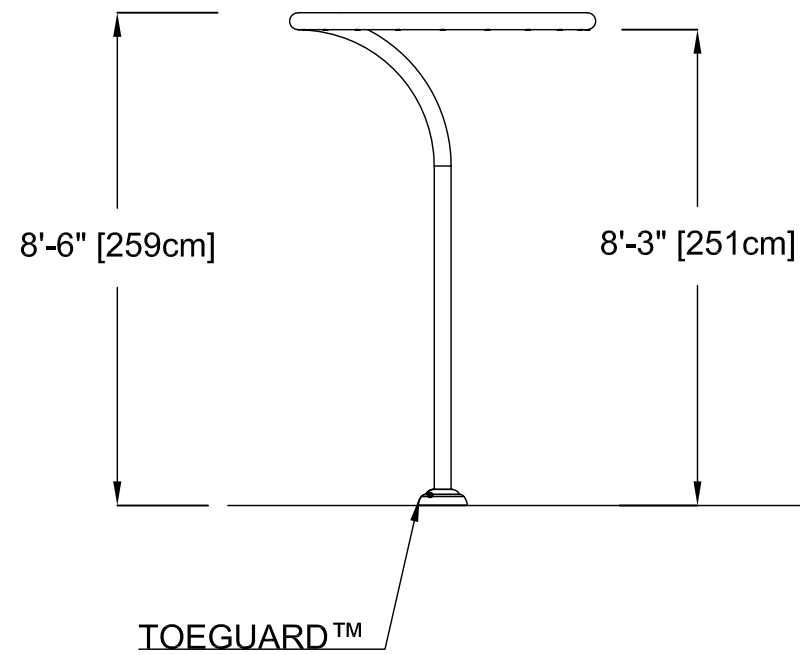

PLAN VIEW

FRONT ELEVATION VIEW

SIDE ELEVATION VIEW

PRODUCT NAME: ASTRA No.1

PRODUCT NUMBER: 7697.2XXX

PRODUCT INFORMATION

DATE: 04/09/20

SHEET NO: 1/1

11"x17" SHEET SIZE