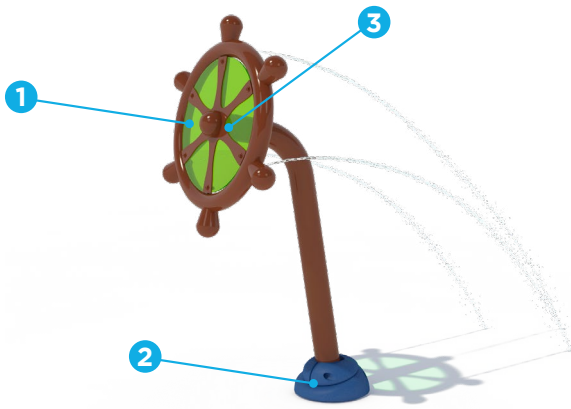

Ideal age group: 6 years and up

VOR 7678

BOAT WHEEL N°1

PRODUCT HIGHLIGHTS

- Rotate the wheel to create and control the water effects
- Adds a creative theme for a meaningful play experience
- Provides a visual experience by casting colorful shadows with the Seeflow™

vortex-intl.com • info@vortex-intl.com
1.877.586.7839 (free USA/CANADA)
+1.514.694.3868 (INTERNATIONAL)

Spray Zone

H/W/L	Pressure
52/29/22 in	10-15 PSI
132/74/56 cm	0.7-1.0 BAR

Flow	Smartflow
3-6 GPM	-
11.4-22.7 LPM	-

- 2 TOEGUARD™**
- Soft-touch Elastomer
 - Protects children's toes from anchoring hardware
 - Durable, vandal resistant, resistant to chemicals
 - Infused with a UV resistant bright color
 - Available in one or two pieces ensuring tight fit to post

- 3 TURNTEC™**
- Easy turning for kids of all ages and abilities
 - Lead-free brass for maximum durability - heat resistant
 - 360° rotation - no mechanical stops to break
 - Adjustable spray zone - control the area where water begins and stops
 - Corrosion and chemical resistant