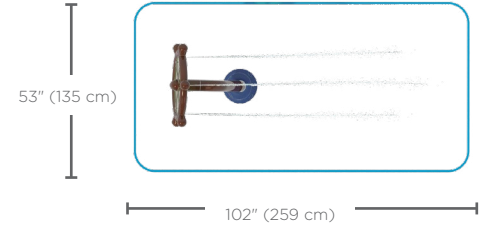

Ideal age group: 6 years and up

VOR 7678

BOAT WHEEL N°1

PRODUCT HIGHLIGHTS

- Rotate the wheel to create and control the water effects
- Adds a creative theme for a meaningful play experience
- Provides a visual experience by casting colorful shadows with the Seeflow™

vortex-intl.com • info@vortex-intl.com
1.877.586.7839 (free USA/CANADA)
+1.514.694.3868 (INTERNATIONAL)

Spray Zone

H/W/L	Pressure
52/29/22 in	10-15 PSI
132/74/56 cm	0.7-1.0 BAR

Flow	Smartflow
3-6 GPM	-
11.4-22.7 LPM	-