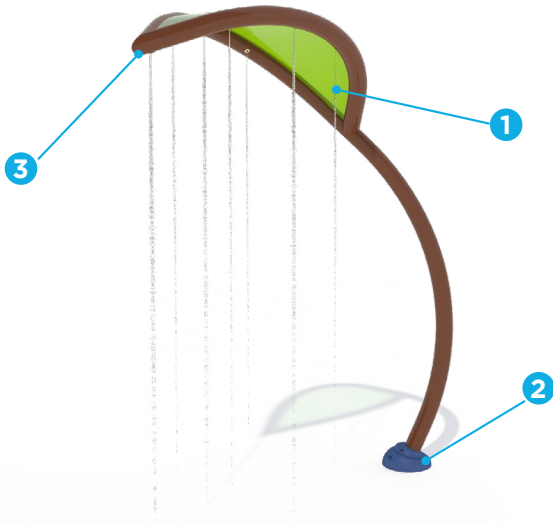

Ideal age group: For all ages

VOR 7657 LEAF N°2

PRODUCT HIGHLIGHTS

- Promotes movement and spatial awareness
- Play under the water jets, cross through the water streams without getting wet, or hide underneath the leaf for an immersive water effect
- Water streams flow straight down from an exclusive nozzle that can be adjusted on site to ensure a straight down rain effect is properly achieved

vortex-intl.com • info@vortex-intl.com
1.877.586.7839 (free USA/CANADA)
+1.514.694.3868 (INTERNATIONAL)

Spray Zone

H/W/L	Pressure
129/97/35 in	5-10 PSI
327/246/89 cm	0.3-0.7 BAR

Flow	Smartflow
3-8 GPM	-
11.4-30.3 LPM	-

TOEGUARD™

- Soft-touch Elastomer
- Protects children's toes from anchoring hardware
- Durable, vandal resistant, resistant to chemicals
- Infused with a UV resistant bright color
- Available in one or two pieces ensuring tight fit to post

LINEFLOW™ NOZZLE

- Precisely orient the stream of water with the internal Brass marble
- Compact design provides better product integration
- Easy to adjust for the most efficient use of water based on your installation
- Made of lead-free brass for maximum durability