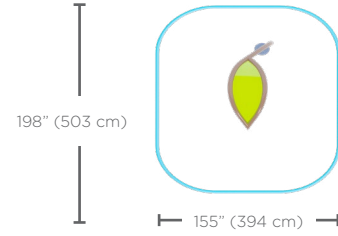

Ideal age group: For all ages

VOR 7657 LEAF N°2

PRODUCT HIGHLIGHTS

- Promotes movement and spatial awareness
- Play under the water jets, cross through the water streams without getting wet, or hide underneath the leaf for an immersive water effect
- Water streams flow straight down from an exclusive nozzle that can be adjusted on site to ensure a straight down rain effect is properly achieved

vortex-intl.com • info@vortex-intl.com
1.877.586.7839 (free USA/CANADA)
+1.514.694.3868 (INTERNATIONAL)

Spray Zone

H/W/L	Pressure
129/97/35 in	5-10 PSI
327/246/89 cm	0.3-0.7 BAR

Flow	Smartflow
3-8 GPM	-
11.4-30.3 LPM	-