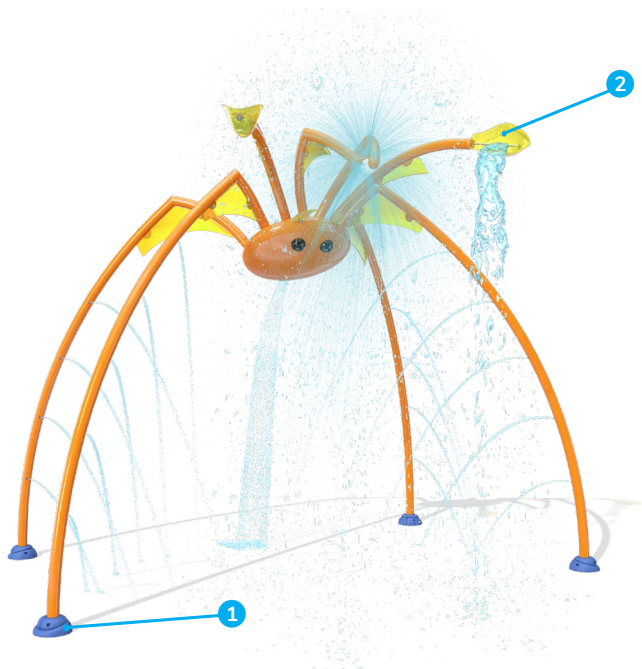

Spray Zone

H/W/L

153/191/139 in
388/485/353 cm

Pressure

8-10 PSI
0.6-0.7 BAR

Flow

30-40 GPM
113.6-151.4 LPM

Smartflow

-
-

Color choices: Vortex colors

VORTEX EXCLUSIVE TECHNOLOGIES

This product features the following technologies that are unique to Vortex.

TOEGUARD™

- Soft-touch elastomer
- Protects children's toes from anchoring hardware
- Durable, vandal resistant, resistant to chemicals
- Infused with a UV resistant bright color
- Available in one or two pieces ensuring tight fit to post

SEEFLOW™

- Impact-resistant polymer
- Resistant to UV rays and chemicals
- Colorful reflections are created with the combination of bright colors, water, and sunlight
- Manufactured with up to 40% pre-consumer recycled materials
- Reusable at the end of life

WATER EFFECTS

- Stream jet (20)
- Dumping SeeFlow™ (2)
- Sparkle water effect (1)
- Inverted geyser (1)

VORTEX-INTL.COM • INFO@VORTEX-INTL.COM
1.877.586.7839 (free USA/CANADA)
+1.514.694.3868 (INTERNATIONAL)