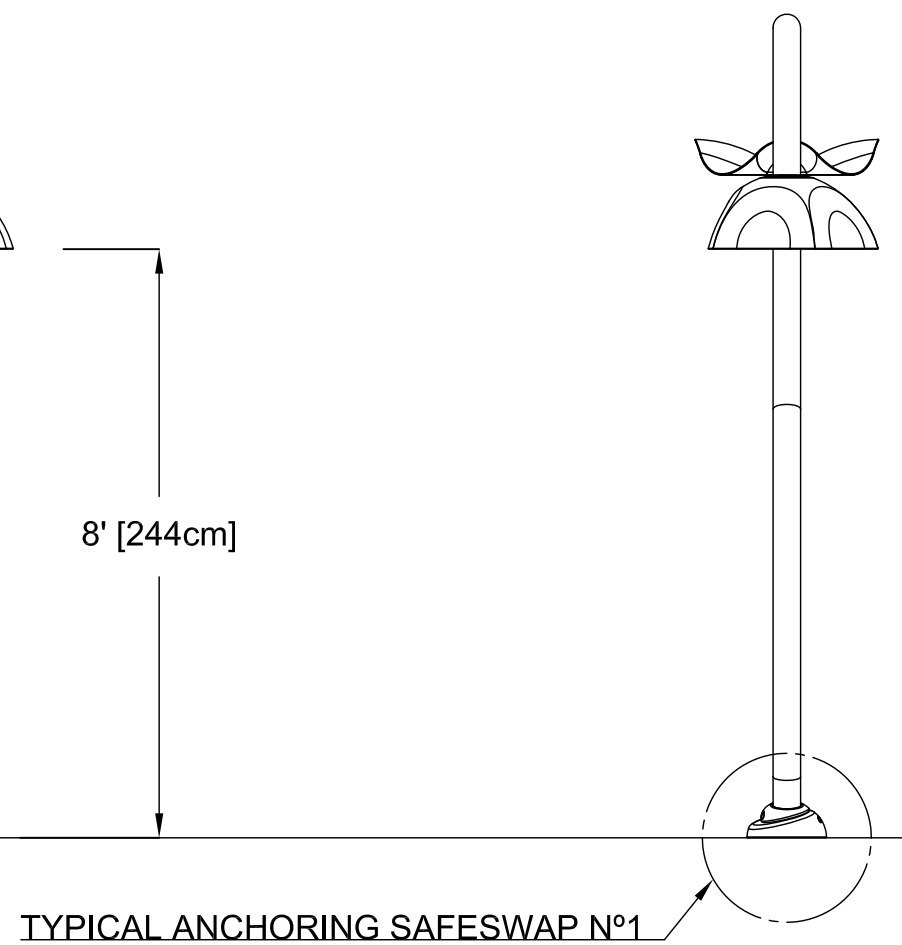

PLAN VIEW

FRONT ELEVATION VIEW

SIDE ELEVATION VIEW

VOR-7550.2XXX FLOWER N°2 (Construction Detail)

PRODUCT NAME: FLOWER N°2

PRODUCT INFORMATION

PRODUCT NUMBER: VOR-7550.2XXX

DATE: 06/15/09

SHEET NO: 1/1

11"x17" SHEET SIZE