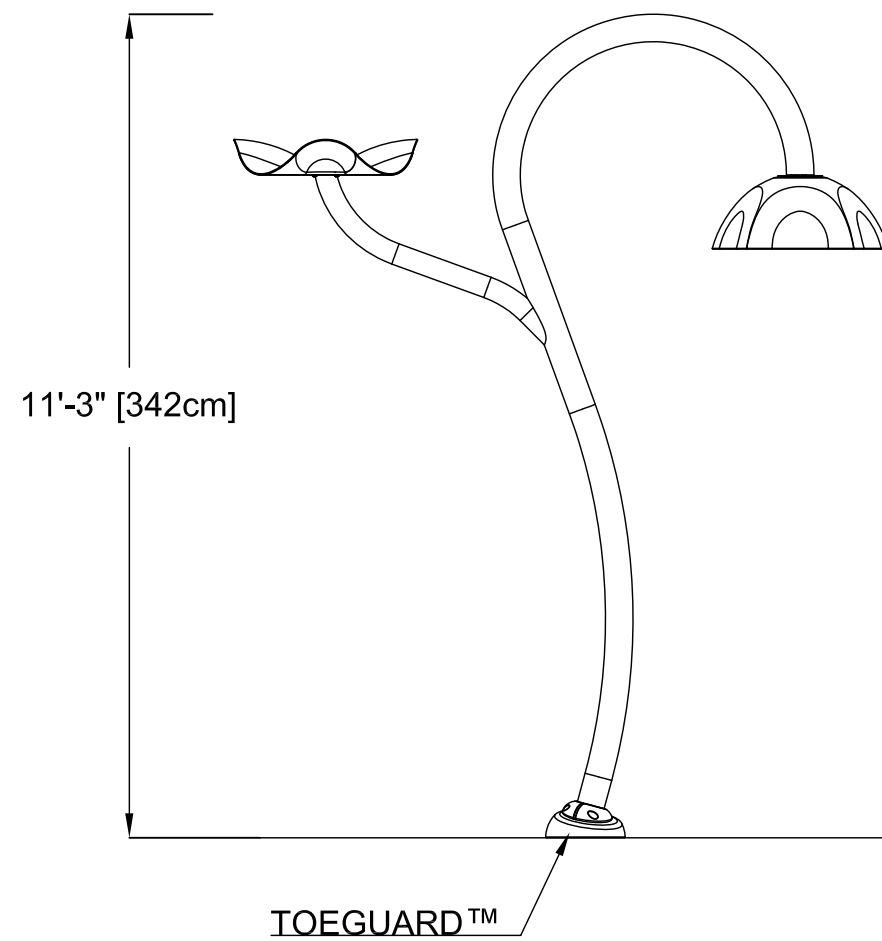

PLAN VIEW

FRONT ELEVATION VIEW

SIDE ELEVATION VIEW

VOR-7550.2XXX FLOWER N°2 (Construction Detail)

PRODUCT NAME: FLOWER N°2

PRODUCT INFORMATION

PRODUCT NUMBER: VOR-7550.2XXX

DATE: 06/15/09

SHEET NO: 1/1

11"x17" SHEET SIZE