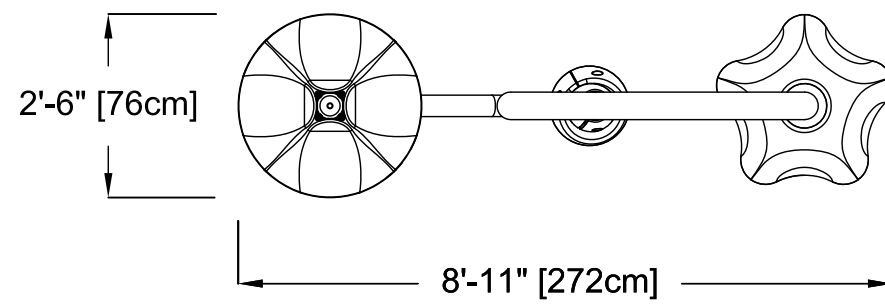

PLAN VIEW

FRONT ELEVATION VIEW

SIDE ELEVATION VIEW

VOR-7550.2XXX FLOWER N°2 (Construction Detail)

PRODUCT NAME: FLOWER N°2

PRODUCT INFORMATION

PRODUCT NUMBER: VOR-7550.2XXX

DATE: 06/15/09

SHEET NO: 1/1

11"x17" SHEET SIZE