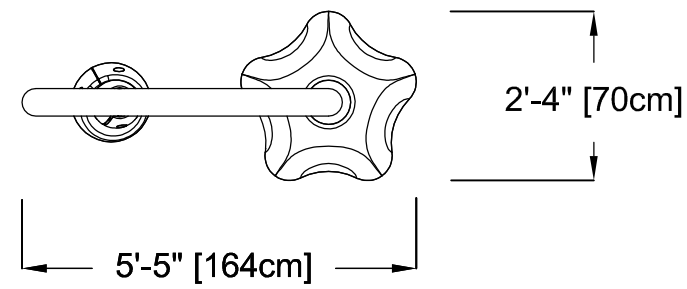

PLAN VIEW

FRONT ELEVATION VIEW

SIDE ELEVATION VIEW

VOR-7549.2XXX FLOWER N°1 (Construction Detail)

PRODUCT NAME: FLOWER N°1

PRODUCT INFORMATION

PRODUCT NUMBER: VOR-7549.2XXX

DATE: 04/12/12

SHEET NO: 1/1

11"x17" SHEET SIZE