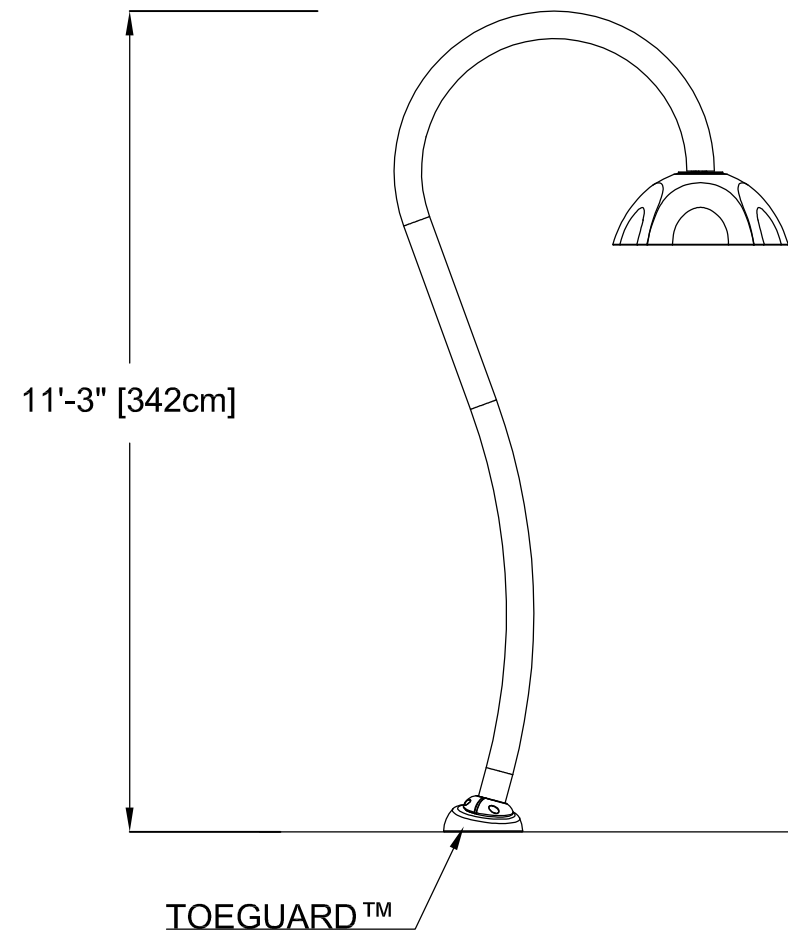

PLAN VIEW

FRONT ELEVATION VIEW

SIDE ELEVATION VIEW

VOR-7549.2XXX FLOWER N°1 (Construction Detail)

PRODUCT NAME: FLOWER N°1

PRODUCT INFORMATION

PRODUCT NUMBER: VOR-7549.2XXX

DATE: 04/12/12

SHEET NO: 1/1

11"x17" SHEET SIZE