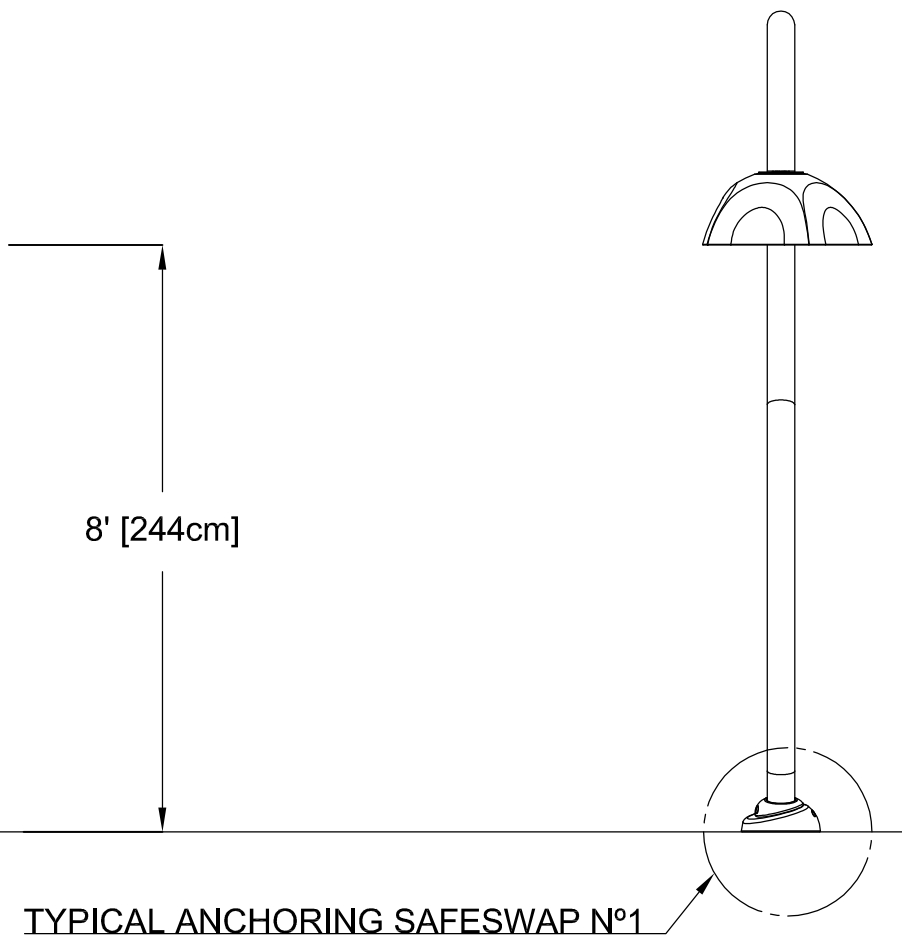

PLAN VIEW

FRONT ELEVATION VIEW

SIDE ELEVATION VIEW

VOR-7549.2XXX FLOWER N°1 (Construction Detail)

PRODUCT NAME: FLOWER N°1

PRODUCT INFORMATION

PRODUCT NUMBER: VOR-7549.2XXX

DATE: 04/12/12

SHEET NO: 1/1

11"x17" SHEET SIZE