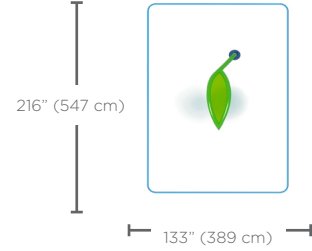

Ideal age group: For all ages

VOR 7548 LEAF N°1

PRODUCT HIGHLIGHTS

- Misty water effect that cools you down
- Create a haven oasis by clustering leaves together

vortex-intl.com • info@vortex-intl.com
1.877.586.7839 (free USA/Canada)
+1.514.694.3868 (International)

Spray Zone

H/W/L	Pressure
129/97/35 in	10 - 20 PSI
327/246/89 cm	0.7 - 1.4 BAR

Flow	Smartflow
3 - 6 GPM	
11.4 - 22.7 LPM	
Color Choices: Vortex colors or polished	

VORTEX EXCLUSIVE TECHNOLOGIES

This product features the following technologies that are unique to Vortex.