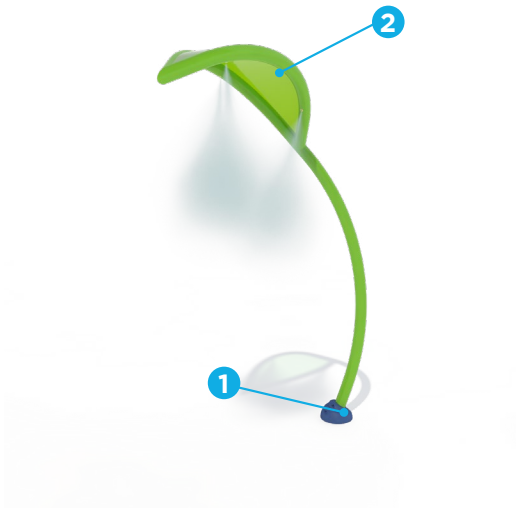

Ideal age group: For all ages

VOR 7548 LEAF N°1

PRODUCT HIGHLIGHTS

- Misty water effect that cools you down
- Create a haven oasis by clustering leaves together

vortex-intl.com • info@vortex-intl.com
1.877.586.7839 (free USA/Canada)
+1.514.694.3868 (International)

Spray Zone

H/W/L	Pressure
129/97/35 in	10 - 20 PSI
327/246/89 cm	0.7 - 1.4 BAR

Flow	Smartflow
3 - 6 GPM	
11.4 - 22.7 LPM	
Color Choices: Vortex colors or polished	

VORTEX EXCLUSIVE TECHNOLOGIES

This product features the following technologies that are unique to Vortex.

TOEGUARD™

- Soft-touch Elastomer
- Protects children's toes from anchoring hardware
- Durable, vandal resistant, resistant to chemicals
- Infused with a UV resistant bright color
- Available in one or two pieces ensuring tight fit to post

SEEFLOW™

- Impact-resistant polymer
- Resistant to UV rays and chemicals
- Colorful reflections are created with the combination of bright colors, water, and sunlight
- Manufactured with up to 40% pre-consumer recycled materials
- Reusable at the end of life