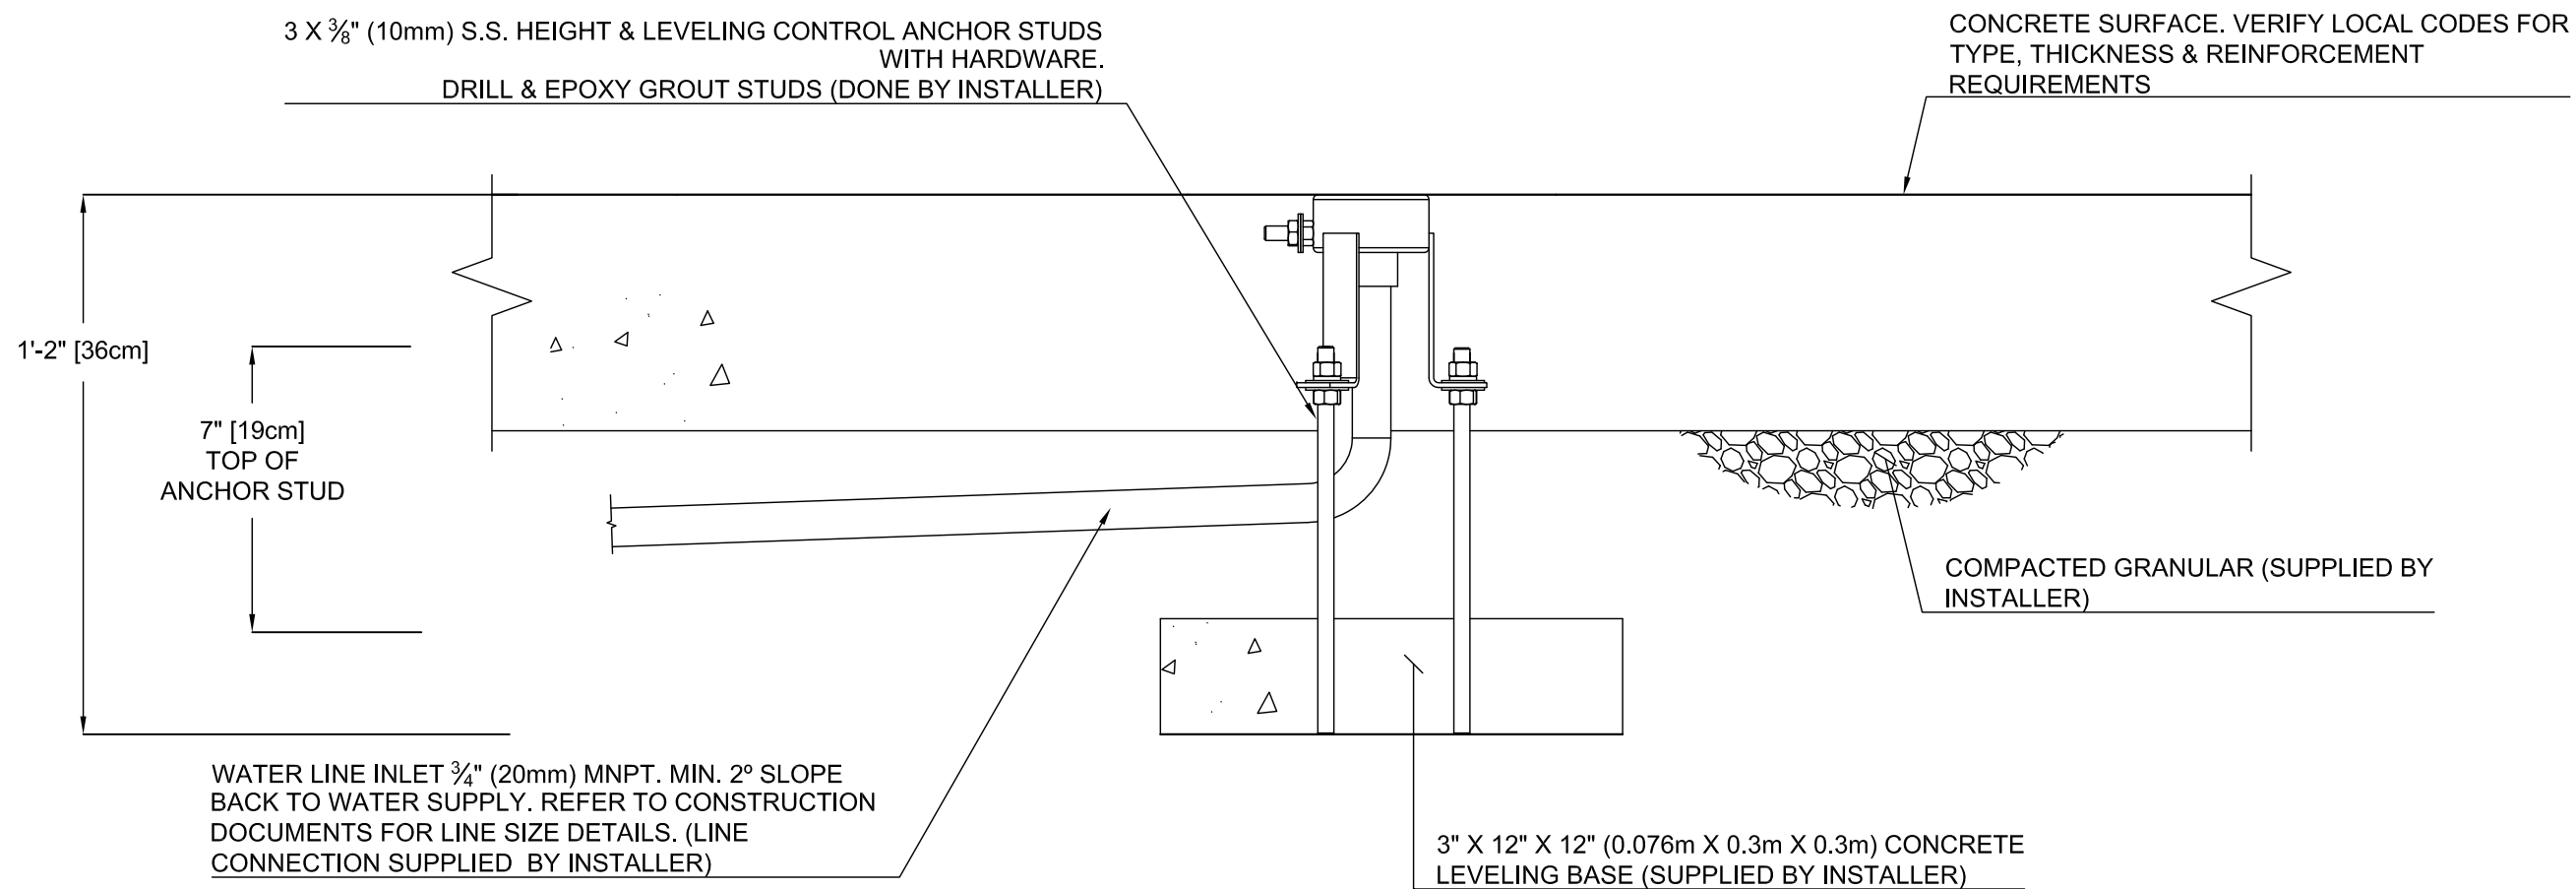

PLAN VIEW

FRONT ELEVATION VIEW

PRODUCT NAME: JET STREAM

PRODUCT INFORMATION

PRODUCT NUMBER: VOR-7512.0XXX

DATE: 03/24/14

SHEET NO: 1/1

11"x17" SHEET SIZE