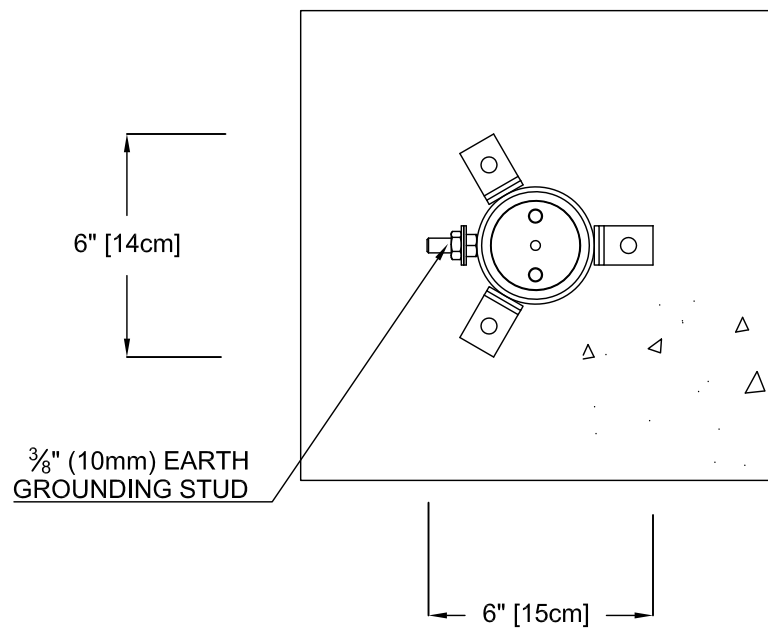

PLAN VIEW

FRONT ELEVATION VIEW

PRODUCT NAME: JET STREAM

PRODUCT INFORMATION

PRODUCT NUMBER: VOR-7512.0XXX

DATE: 03/24/14

SHEET NO: 1/1

11"x17" SHEET SIZE