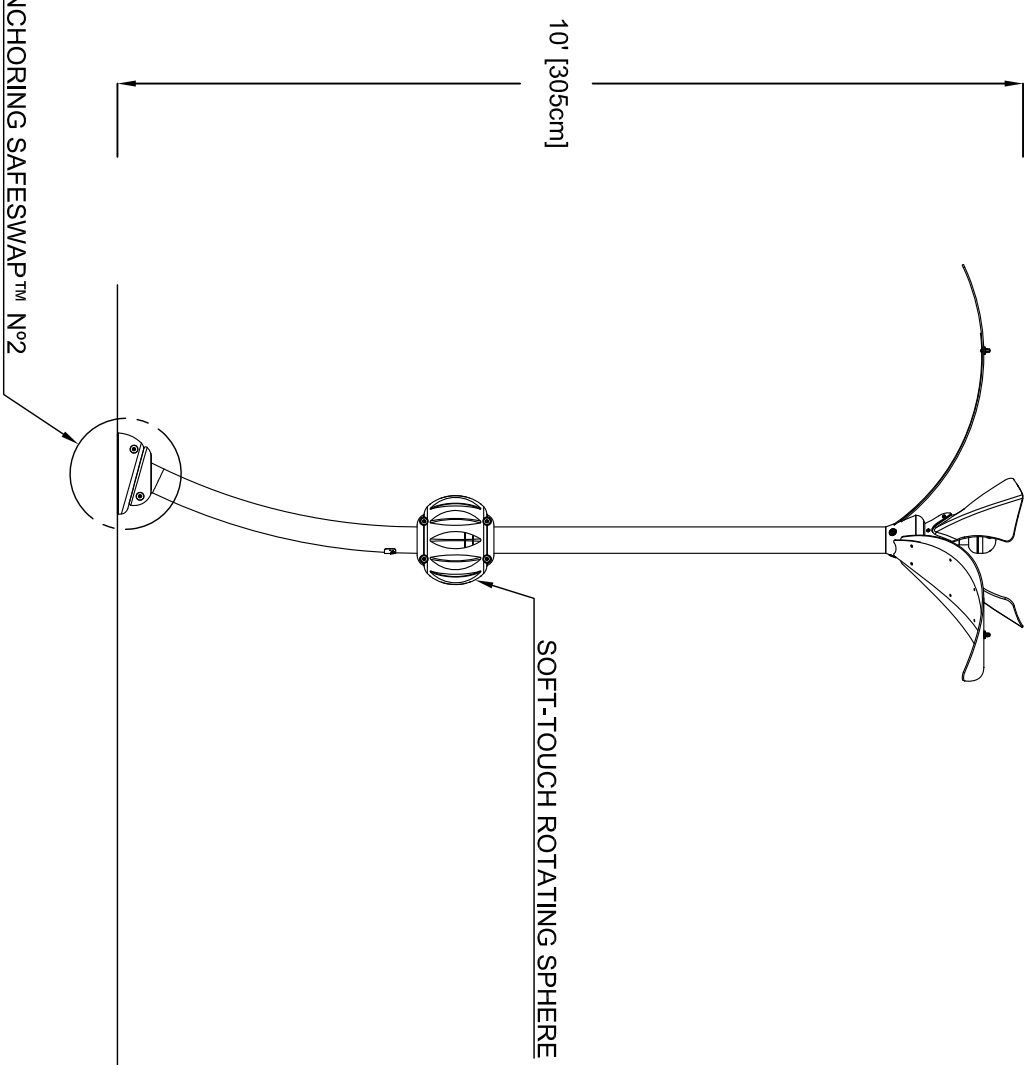

PLAN VIEW

FRONT ELEVATION VIEW

SIDE ELEVATION VIEW

PRODUCT NAME: BLOOM No1

PRODUCT NUMBER: VOR-7486.200X

PRODUCT INFORMATION

DATE: 06/06/14

SHEET NO: 1/1

11"x17" SHEET SIZE