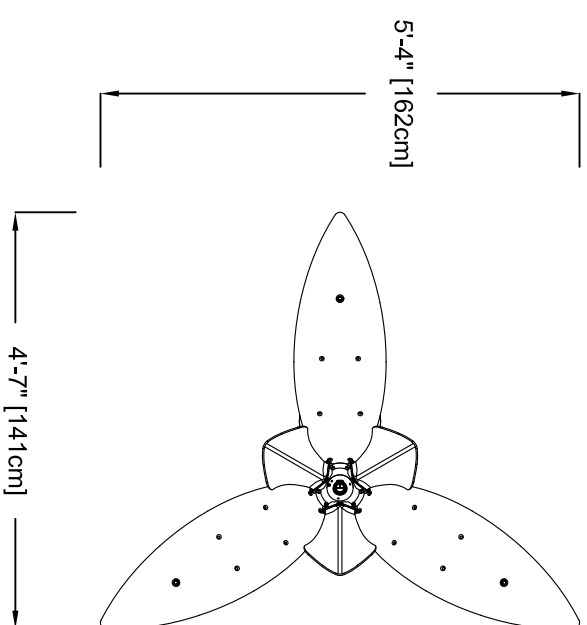

PLAN VIEW

FRONT ELEVATION VIEW

SIDE ELEVATION VIEW

PRODUCT NAME: BLOOM No1

PRODUCT NUMBER: VOR-7486.200X

PRODUCT INFORMATION

DATE: 06/06/14

SHEET NO: 1/1

11"x17" SHEET SIZE