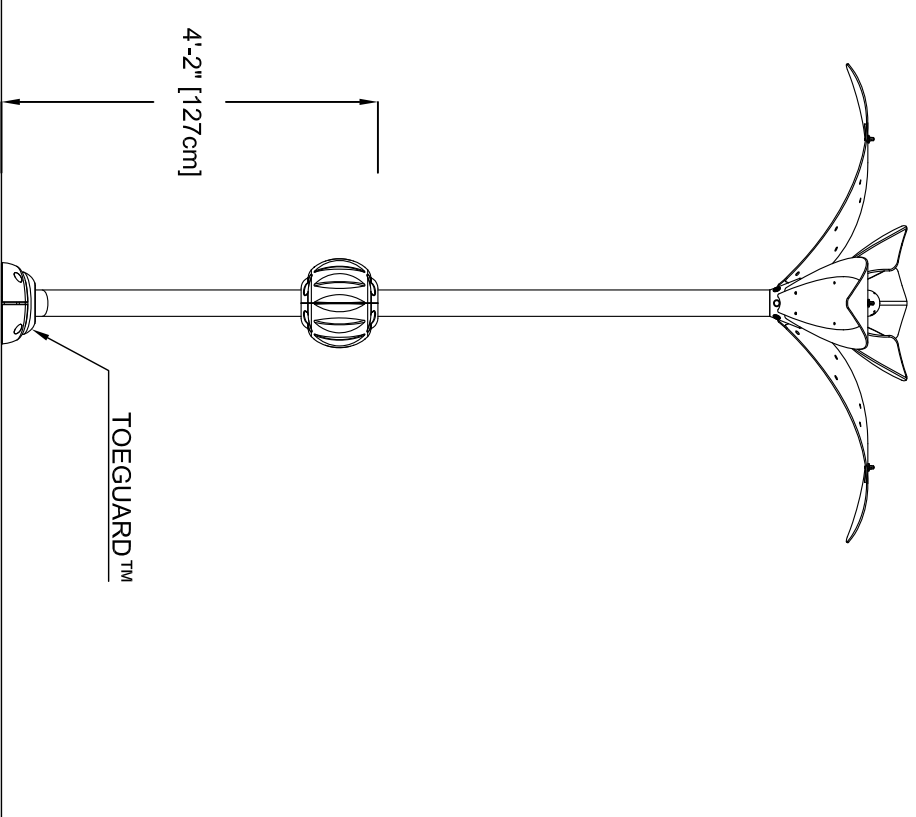

PLAN VIEW

FRONT ELEVATION VIEW

SIDE ELEVATION VIEW

PRODUCT NAME: BLOOM No1

PRODUCT NUMBER: VOR-7486.200X

PRODUCT INFORMATION

DATE: 06/06/14

SHEET NO: 1/1

11"x17" SHEET SIZE