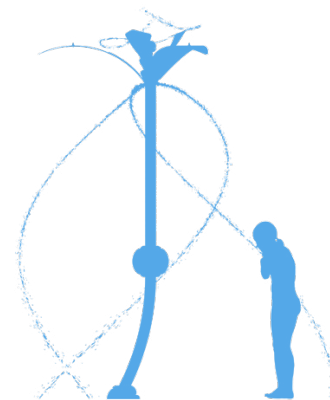

Ideal age group: 6 years and up

VOR 7486 BLOOM N°1

PRODUCT HIGHLIGHTS

- Play with or dodge the twirling water streams
- Create spiraling water effect by rotating the Twirltec™
- See the water spiral on its own with the Twirlflow™

Spray Zone

ø 408" (ø 1036 cm)

H/W/L

120/55/64 in
305/140/163 cm

Pressure

6-9 PSI
0.4-0.6 BAR

Flow

7-10 GPM
26.5-37.9 LPM
Color Choices: Vortex colors

TOEGUARD™

- Soft-touch Elastomer
- Protects children's toes from anchoring hardware
- Durable, vandal resistant, resistant to chemicals
- Infused with a UV resistant bright color
- Available in one or two pieces ensuring tight fit to post

TWIRLTEC™

- Kids spin the round handle to create a spiraling water effect overhead
- Soft-touch Elastomer
- Interactive Cause and Effect
- Friction-free, triple bearing system

TWIRLFLOW™

- Two linear jets that create one twirling water effect from the water pressure
- 360° water jet creating a fragmented water splash, promoting dynamic play
- Visually captivating circular water movement
- Made of UHMW for superior durability