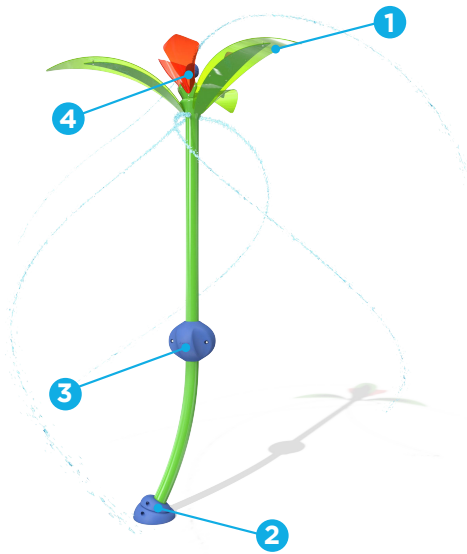

Ideal age group: 6 years and up

VOR 7486 BLOOM N°1

PRODUCT HIGHLIGHTS

- Play with or dodge the twirling water streams
- Create spiraling water effect by rotating the Twirltec™
- See the water spiral on its own with the Twirlflow™

Spray Zone

ø 408" (ø 1036 cm)

H/W/L

120/55/64 in
305/140/163 cm

Pressure

6-9 PSI
0.4-0.6 BAR

Flow

7-10 GPM
26.5-37.9 LPM
Color Choices: Vortex colors

TOEGUARD™

- Soft-touch Elastomer
- Protects children's toes from anchoring hardware
- Durable, vandal resistant, resistant to chemicals
- Infused with a UV resistant bright color
- Available in one or two pieces ensuring tight fit to post

TWIRLTEC™

- Kids spin the round handle to create a spiraling water effect overhead
- Soft-touch Elastomer
- Interactive Cause and Effect
- Friction-free, triple bearing system

TWIRLFLOW™

- Two linear jets that create one twirling water effect from the water pressure
- 360° water jet creating a fragmented water splash, promoting dynamic play
- Visually captivating circular water movement
- Made of UHMW for superior durability