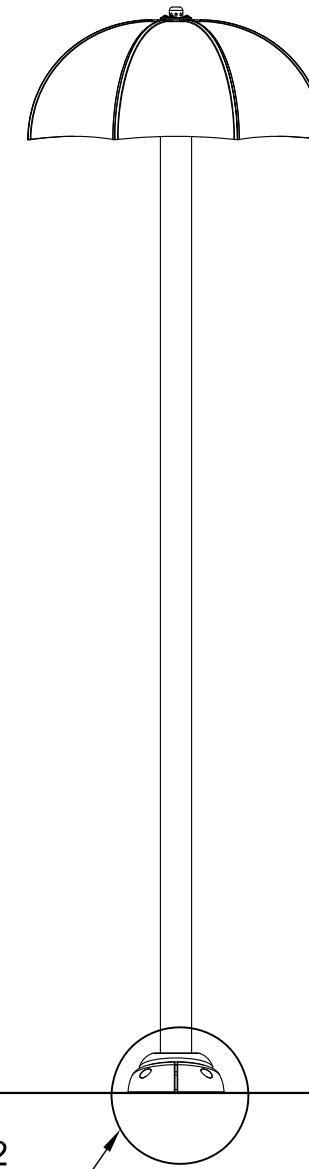

PLAN VIEW

FRONT ELEVATION VIEW

SIDE ELEVATION VIEW

VOR-7445.2XXX OMBRELLO N°1 (Construction Detail)

PRODUCT NAME: OMBRELLO N°1

PRODUCT INFORMATION

PRODUCT NUMBER: VOR-7445.2XXX

DATE: 10/15/12

SHEET NO: 1/1

11"x17" SHEET SIZE