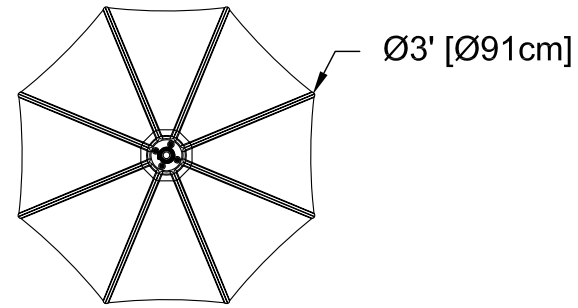

PLAN VIEW

FRONT ELEVATION VIEW

SIDE ELEVATION VIEW

VOR-7445.2XXX OMBRELLO N°1 (Construction Detail)

PRODUCT NAME: OMBRELLO N°1

PRODUCT INFORMATION

PRODUCT NUMBER: VOR-7445.2XXX

DATE: 10/15/12

SHEET NO: 1/1

11"x17" SHEET SIZE