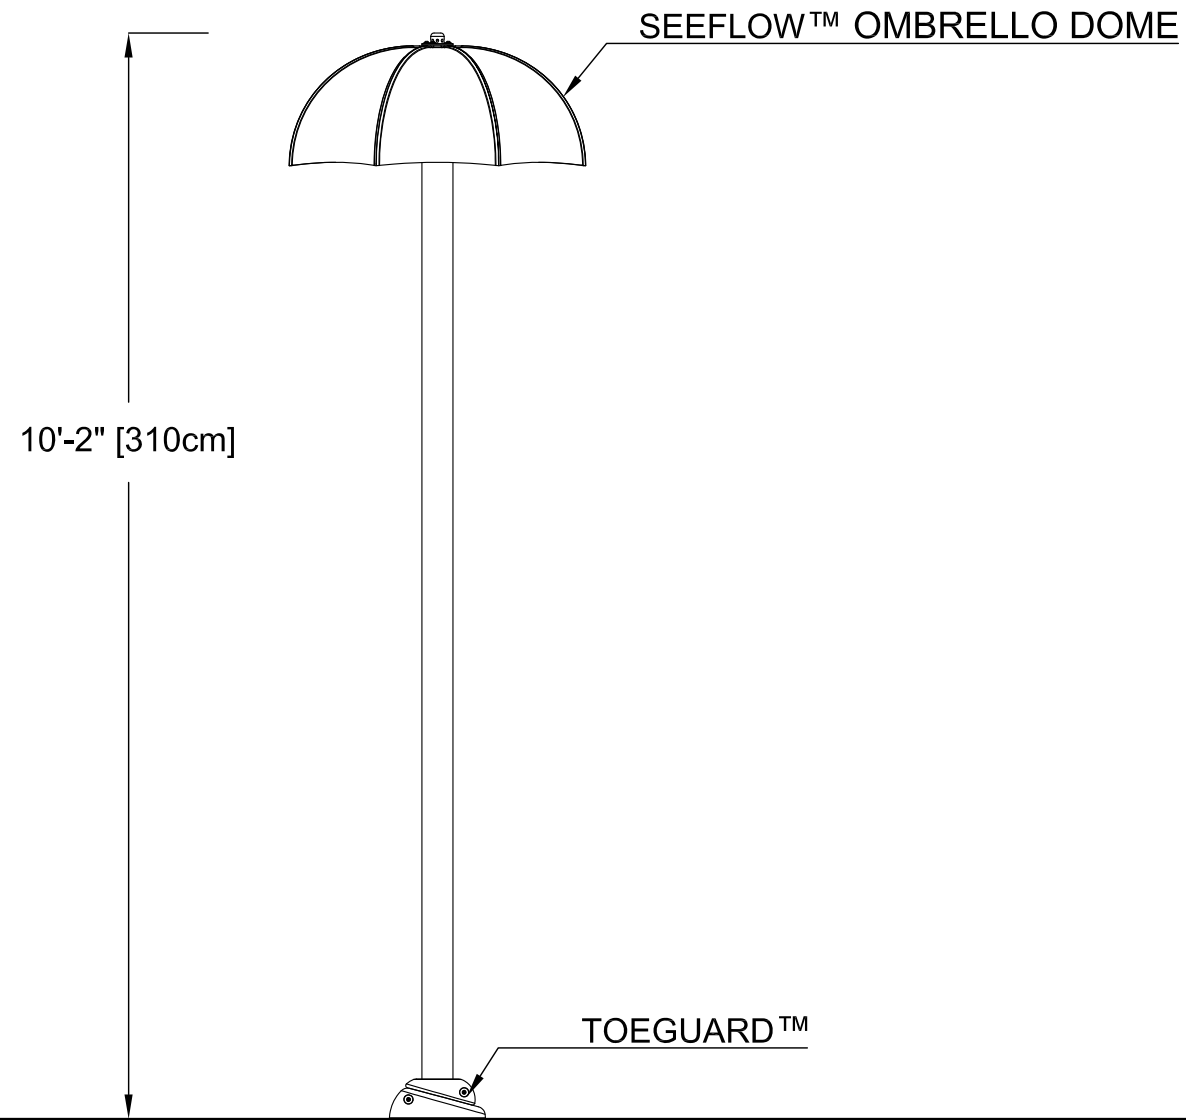

PLAN VIEW

FRONT ELEVATION VIEW

SIDE ELEVATION VIEW

VOR-7445.2XXX OMBRELLO N°1 (Construction Detail)

PRODUCT NAME: OMBRELLO N°1

PRODUCT INFORMATION

PRODUCT NUMBER: VOR-7445.2XXX

DATE: 10/15/12

SHEET NO: 1/1

11"x17" SHEET SIZE