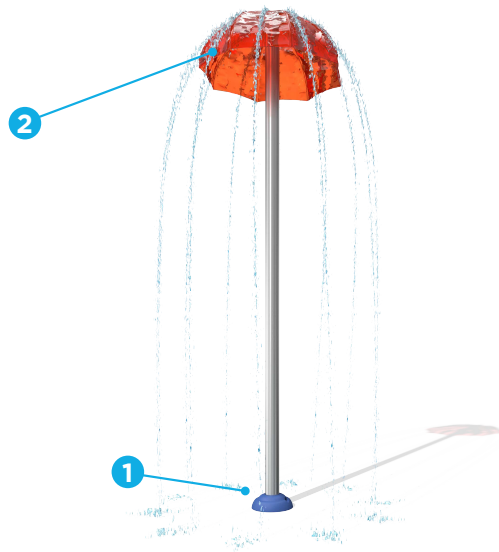

Ideal age group: For all ages

VOR 7445 OMBRELLO N°1

PRODUCT HIGHLIGHTS

- Creates an immersive play experience by standing under this play feature
- Provides high interactivity with low water consumption
- Offers a visual experience by casting colorful shadows with the Seeflow™

Spray Zone

ø 192" (ø 487 cm)

H/W/L

122/36/36 in
310/91/91 cm

Flow

5-7 GPM
19-27 LPM

Pressure

5-6 PSI
0.3-0.4 BAR

Color Choices: Vortex colors

VORTEX EXCLUSIVE TECHNOLOGIES

This product features the following technologies that are unique to Vortex.

1

TOEGUARD™

- Soft-touch Elastomer
- Protects children's toes from anchoring hardware
- Durable, vandal resistant, resistant to chemicals
- Infused with a UV resistant bright color
- Available in one or two pieces ensuring tight fit to post

2

SEEFLOW™

- Impact-resistant polymer
- Resistant to UV rays and chemicals
- Colorful reflections are created with the combination of bright colors, water, and sunlight
- Manufactured with up to 40% pre-consumer recycled materials
- Reusable at the end of life