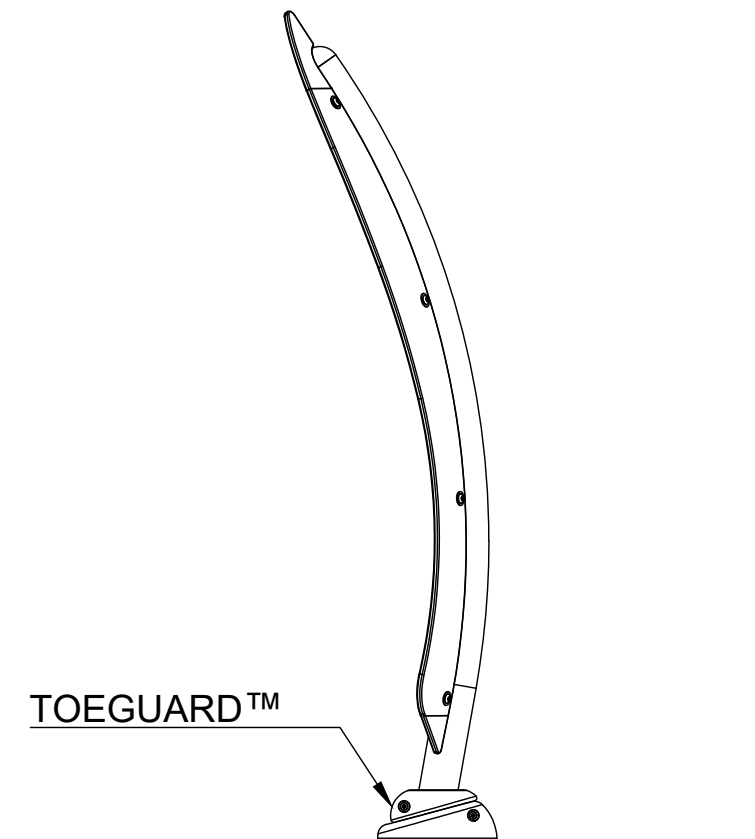

THESE DRAWINGS PROVIDE A GENERIC OVERVIEW OF THE INSTALLATION. THEY ARE NOT PROJECT SPECIFIC OR REFLECT ANY CUSTOMIZATION UNLESS NOTED. PLEASE CONTACT VORTEX AQUATIC STRUCTURES INTERNATIONAL FOR MORE DETAILS.

PLAN VIEW

FRONT ELEVATION VIEW

SIDE ELEVATION VIEW

PRODUCT NAME: TALL GRASS N°1

PRODUCT NUMBER: VOR-7263

DATE: 05/29/2024

SHEET NO: 1/1

11"x17" SHEET SIZE