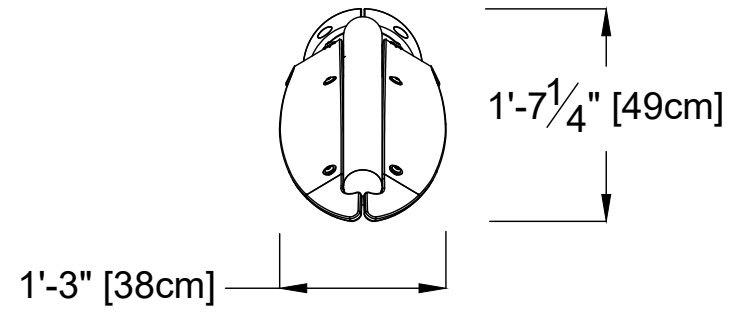

PLAN VIEW

FRONT ELEVATION VIEW

SIDE ELEVATION VIEW

PRODUCT NAME: TALL GRASS N°1

PRODUCT NUMBER: VOR-7263

DATE: 05/29/2024

SHEET NO: 1/1

11"x17" SHEET SIZE