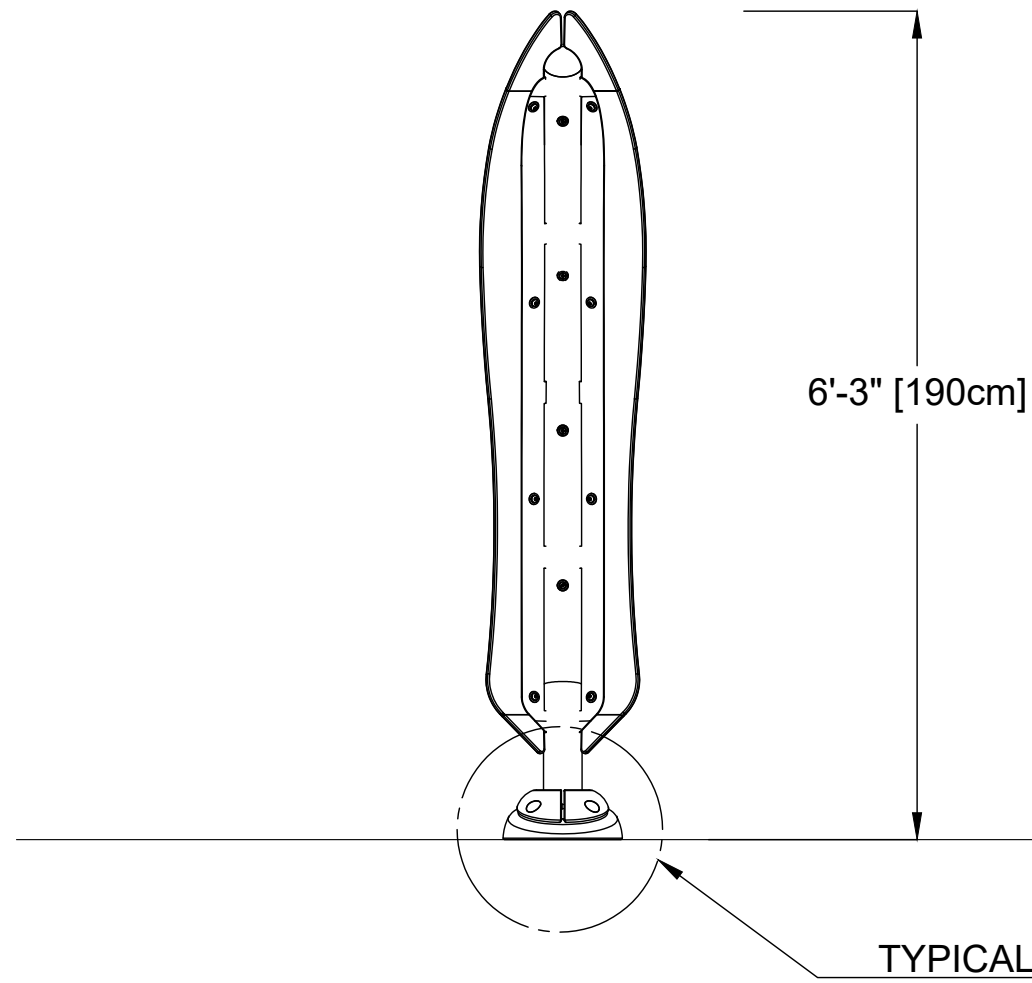

THESE DRAWINGS PROVIDE A GENERIC OVERVIEW OF THE INSTALLATION. THEY ARE NOT PROJECT SPECIFIC OR REFLECT ANY CUSTOMIZATION UNLESS NOTED. PLEASE CONTACT VORTEX AQUATIC STRUCTURES INTERNATIONAL FOR MORE DETAILS.

PLAN VIEW

FRONT ELEVATION VIEW

SIDE ELEVATION VIEW

PRODUCT NAME: TALL GRASS N°1

PRODUCT NUMBER: VOR-7263

DATE: 05/29/2024

SHEET NO: 1/1

11"x17" SHEET SIZE