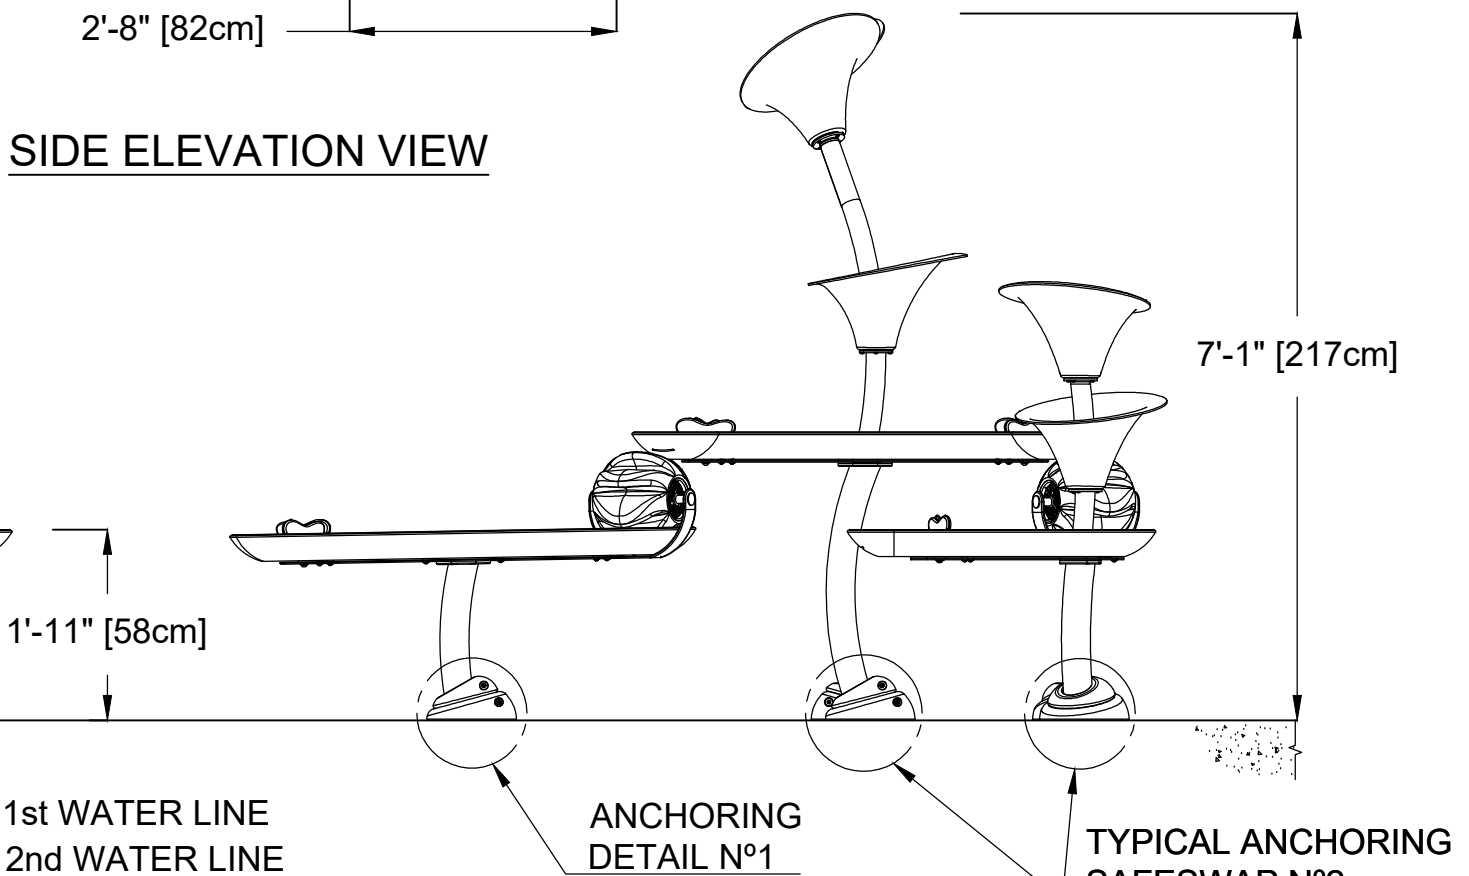

**PLAN VIEW**

**ANCHORING LOCATIONS**

55000.0852 - INSTALLATION KIT FOR CASCADE RAINFOREST  
 USE TO POSITION THE MECHANICAL ANCHORS  
 AND THE GROUNDING / BONDING WIRES  
 FLIP THE JIG UPSIDE DOWN FOR THE OTHER SIDE

**FRONT ELEVATION VIEW**

**SIDE ELEVATION VIEW**

**VOR-7251 CASCADE RAINFOREST (Construction Detail)**

PRODUCT NAME: CASCADE RAINFOREST

PRODUCT INFORMATION

PRODUCT NUMBER: VOR-7251

DATE: 05/18/21

SHEET NO: 1/2

11"x17" SHEET SIZE

## VOR-7251 CASCADE RAINFOREST (Construction Detail)

PRODUCT NAME:	CASCADE RAINFOREST
PRODUCT NUMBER:	VOR-7251

PRODUCT INFORMATION		
DATE: 03/19/21	SHEET NO: 2/2	11"x17" SHEET SIZE