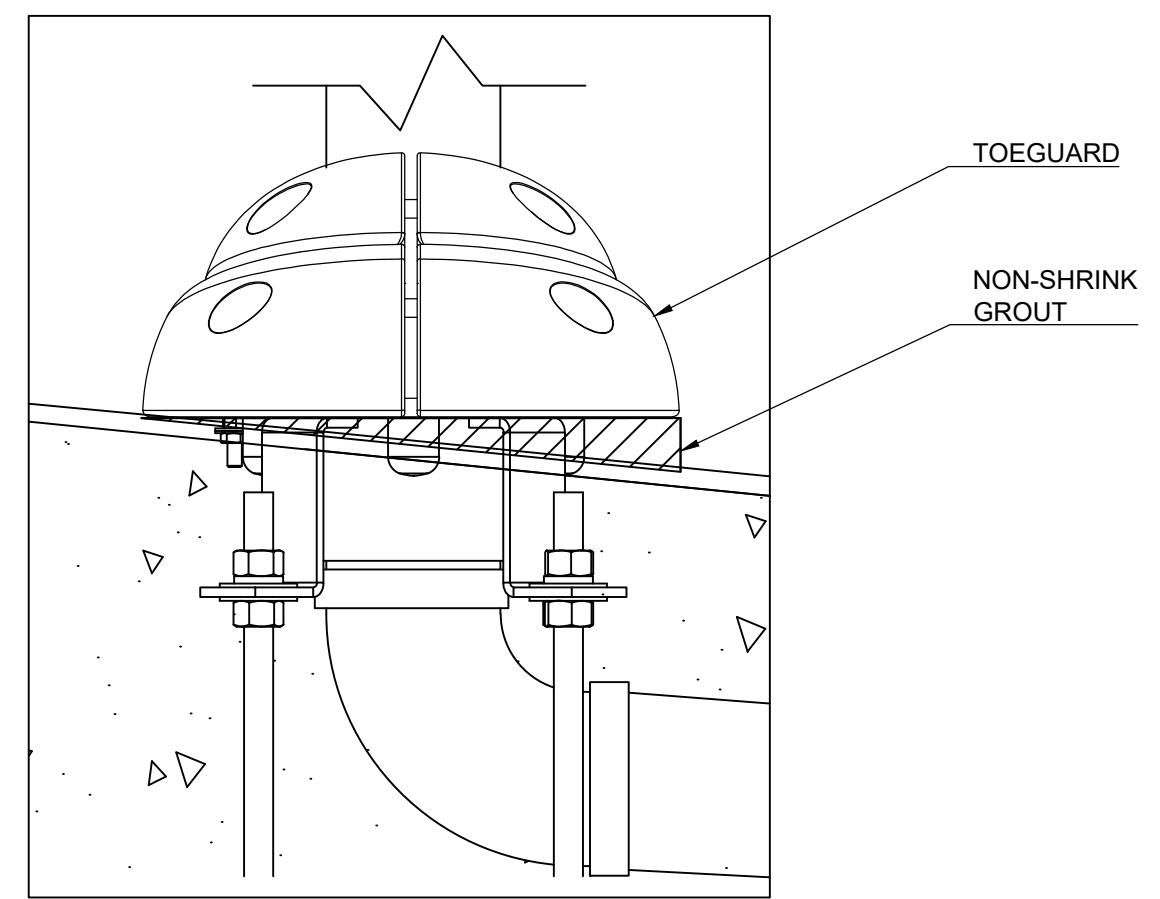

ANCHORING DETAIL N°1

SAFESWAP N°2 DETAIL

VOR-7251 CASCADE RAINFOREST (Construction Detail)

PRODUCT NAME:	CASCADE RAINFOREST
PRODUCT NUMBER:	VOR-7251

PRODUCT INFORMATION		
DATE: 03/19/21	SHEET NO: 2/2	11"x17" SHEET SIZE