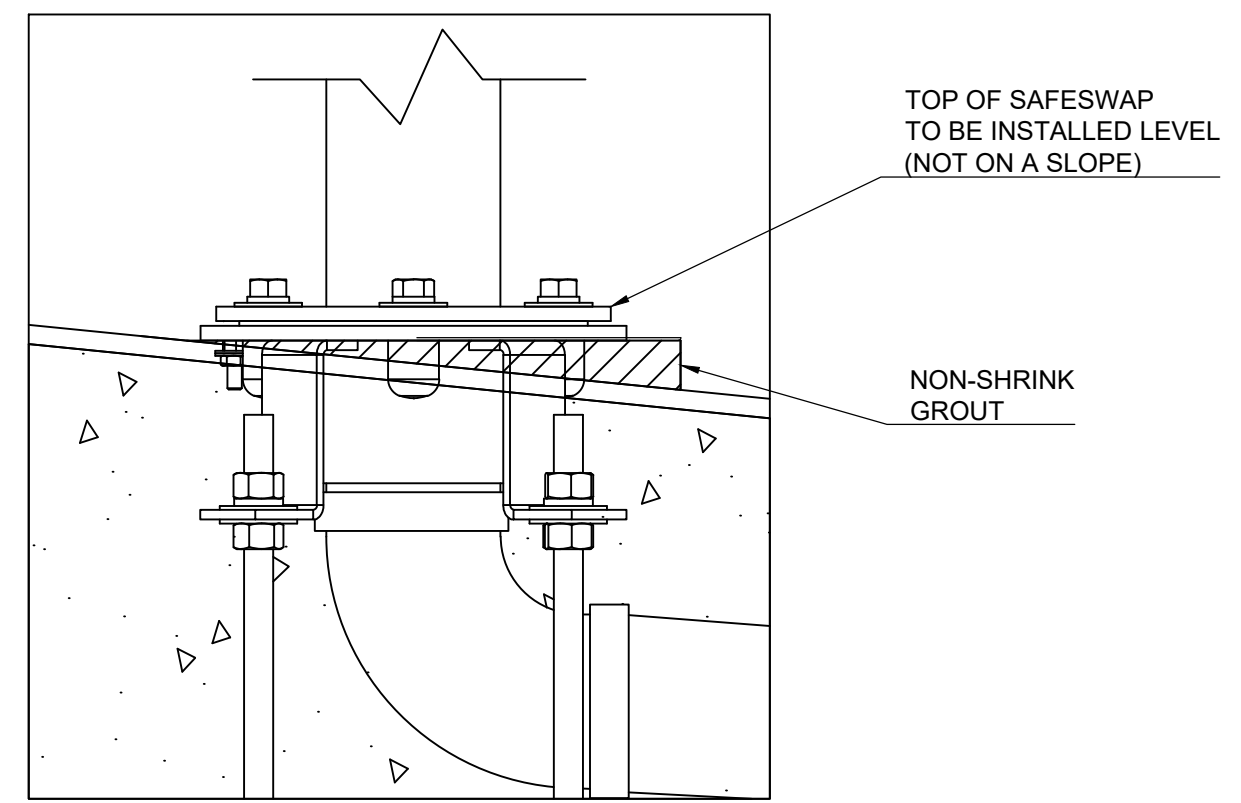

ANCHORING DETAIL N°1

SAFESWAP N°2 DETAIL

VOR-7251 CASCADE RAINFOREST (Construction Detail)

PRODUCT NAME:	CASCADE RAINFOREST
PRODUCT NUMBER:	VOR-7251

PRODUCT INFORMATION		
DATE: 03/19/21	SHEET NO: 2/2	11"x17" SHEET SIZE