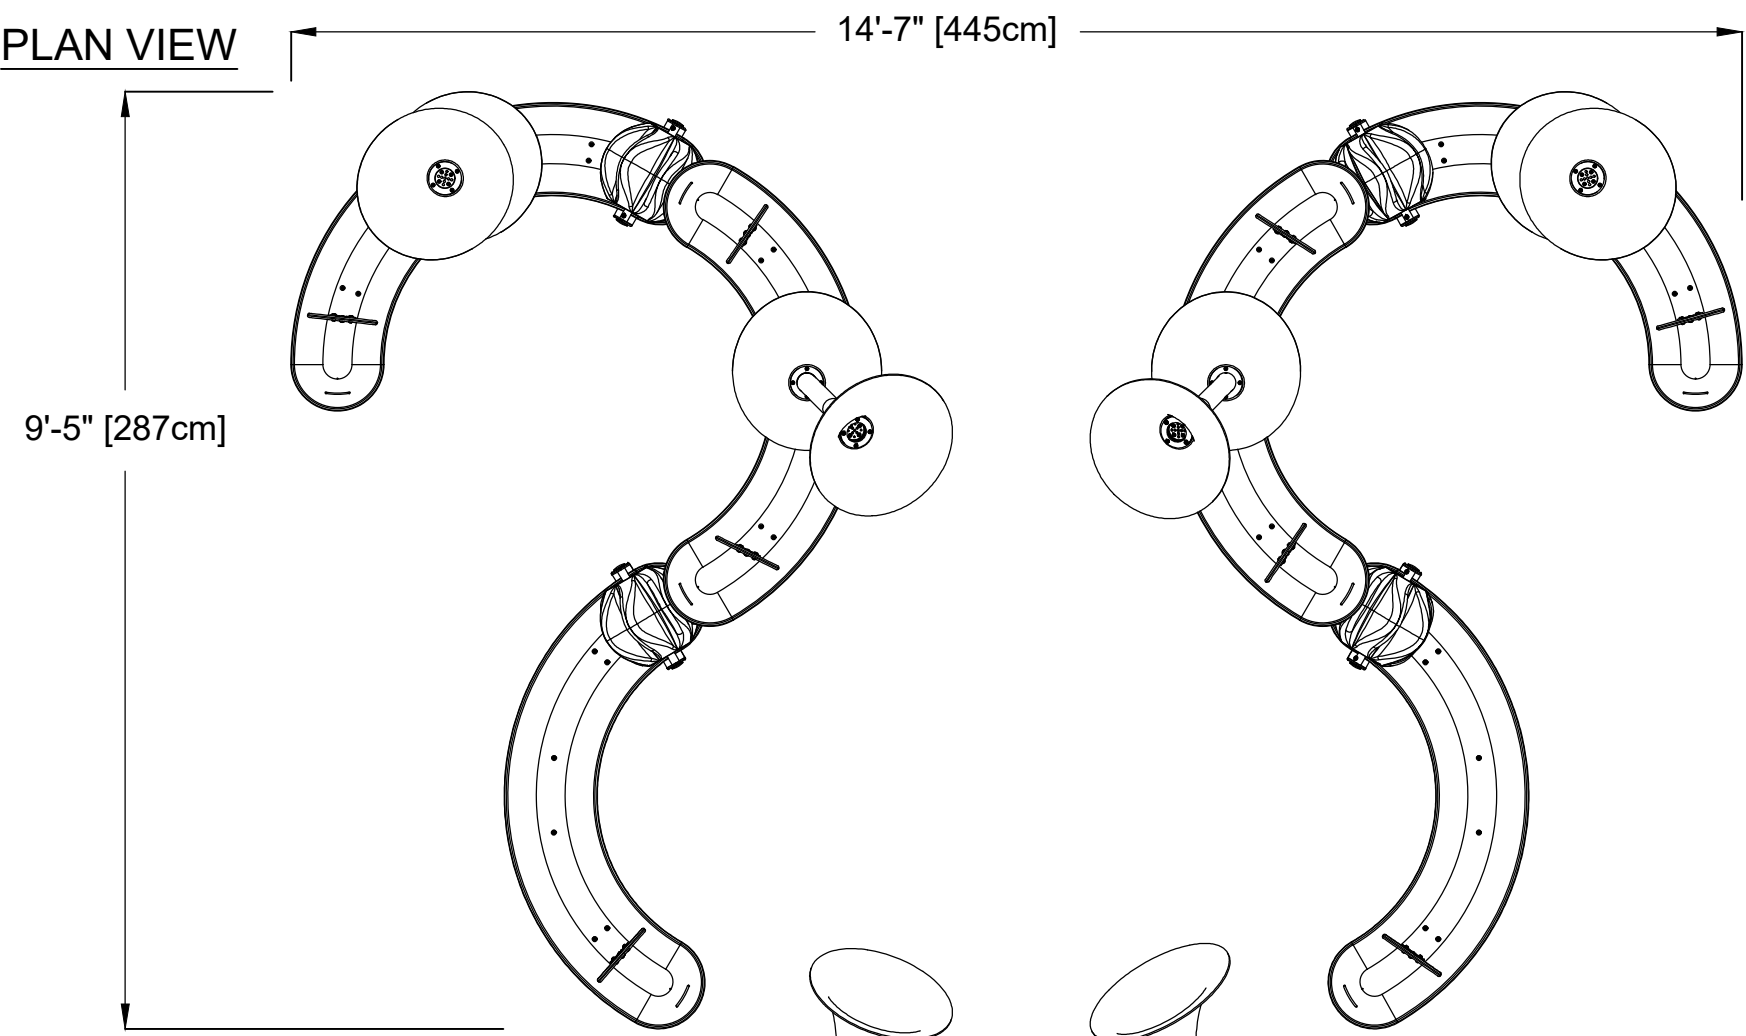

**PLAN VIEW**

**ANCHORING LOCATIONS**

55000.0852 - INSTALLATION KIT FOR CASCADE RAINFOREST  
 USE TO POSITION THE MECHANICAL ANCHORS  
 AND THE GROUNDING / BONDING WIRES  
 FLIP THE JIG UPSIDE DOWN FOR THE OTHER SIDE

**FRONT ELEVATION VIEW**

**SIDE ELEVATION VIEW**

**VOR-7251 CASCADE RAINFOREST (Construction Detail)**

PRODUCT NAME: CASCADE RAINFOREST

PRODUCT INFORMATION

PRODUCT NUMBER: VOR-7251

DATE: 05/18/21

SHEET NO: 1/2

11"x17" SHEET SIZE

## VOR-7251 CASCADE RAINFOREST (Construction Detail)

PRODUCT NAME:	CASCADE RAINFOREST
PRODUCT NUMBER:	VOR-7251

PRODUCT INFORMATION		
DATE: 03/19/21	SHEET NO: 2/2	11"x17" SHEET SIZE