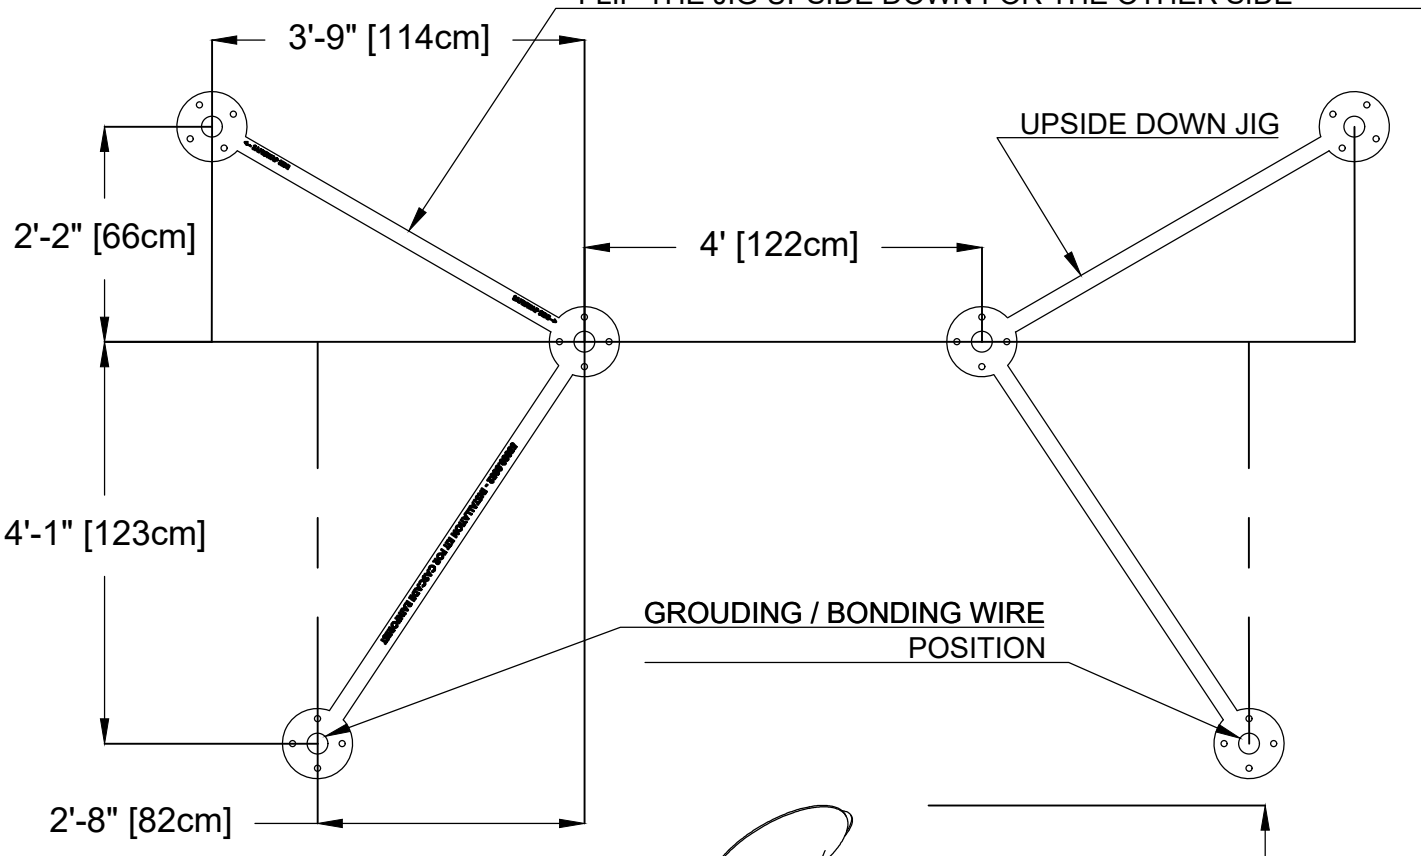

**PLAN VIEW**

**ANCHORING LOCATIONS**

55000.0852 - INSTALLATION KIT FOR CASCADE RAINFOREST  
 USE TO POSITION THE MECHANICAL ANCHORS  
 AND THE GROUNDING / BONDING WIRES  
 FLIP THE JIG UPSIDE DOWN FOR THE OTHER SIDE

**FRONT ELEVATION VIEW**

**SIDE ELEVATION VIEW**

**VOR-7251 CASCADE RAINFOREST (Construction Detail)**

PRODUCT NAME: CASCADE RAINFOREST

PRODUCT INFORMATION

PRODUCT NUMBER: VOR-7251

DATE: 05/18/21

SHEET NO: 1/2

11"x17" SHEET SIZE

## VOR-7251 CASCADE RAINFOREST (Construction Detail)

PRODUCT NAME:	CASCADE RAINFOREST
PRODUCT NUMBER:	VOR-7251

PRODUCT INFORMATION		
DATE: 03/19/21	SHEET NO: 2/2	11"x17" SHEET SIZE