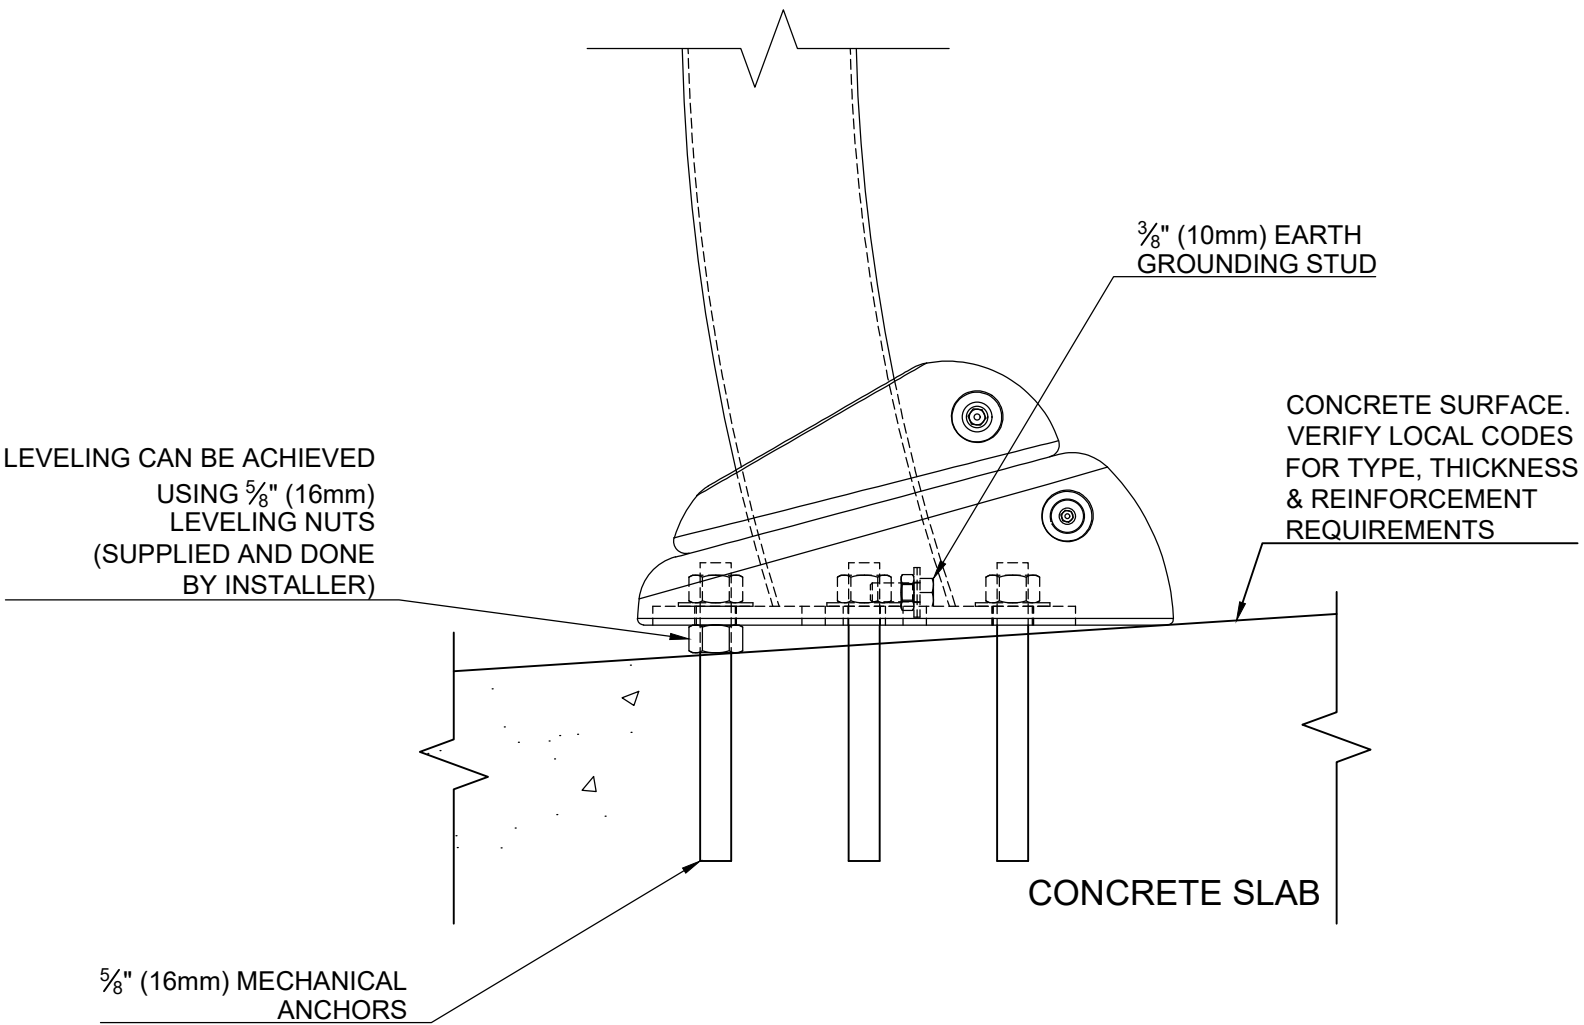

**PLAN VIEW**

**ANCHORING LOCATIONS**

55000.0852 - INSTALLATION KIT FOR CASCADE RAINFOREST  
 USE TO POSITION THE MECHANICAL ANCHORS  
 AND THE GROUNDING / BONDING WIRES  
 FLIP THE JIG UPSIDE DOWN FOR THE OTHER SIDE

**FRONT ELEVATION VIEW**

**SIDE ELEVATION VIEW**

**VOR-7251 CASCADE RAINFOREST (Construction Detail)**

PRODUCT NAME: CASCADE RAINFOREST

PRODUCT INFORMATION

PRODUCT NUMBER: VOR-7251

DATE: 05/18/21

SHEET NO: 1/2

# ANCHORING DETAIL N°1

## VOR-7251 CASCADE RAINFOREST (Construction Detail)

PRODUCT NAME:	CASCADE RAINFOREST
PRODUCT NUMBER:	VOR-7251

PRODUCT INFORMATION		
DATE: 03/19/21	SHEET NO: 2/2	11"x17" SHEET SIZE