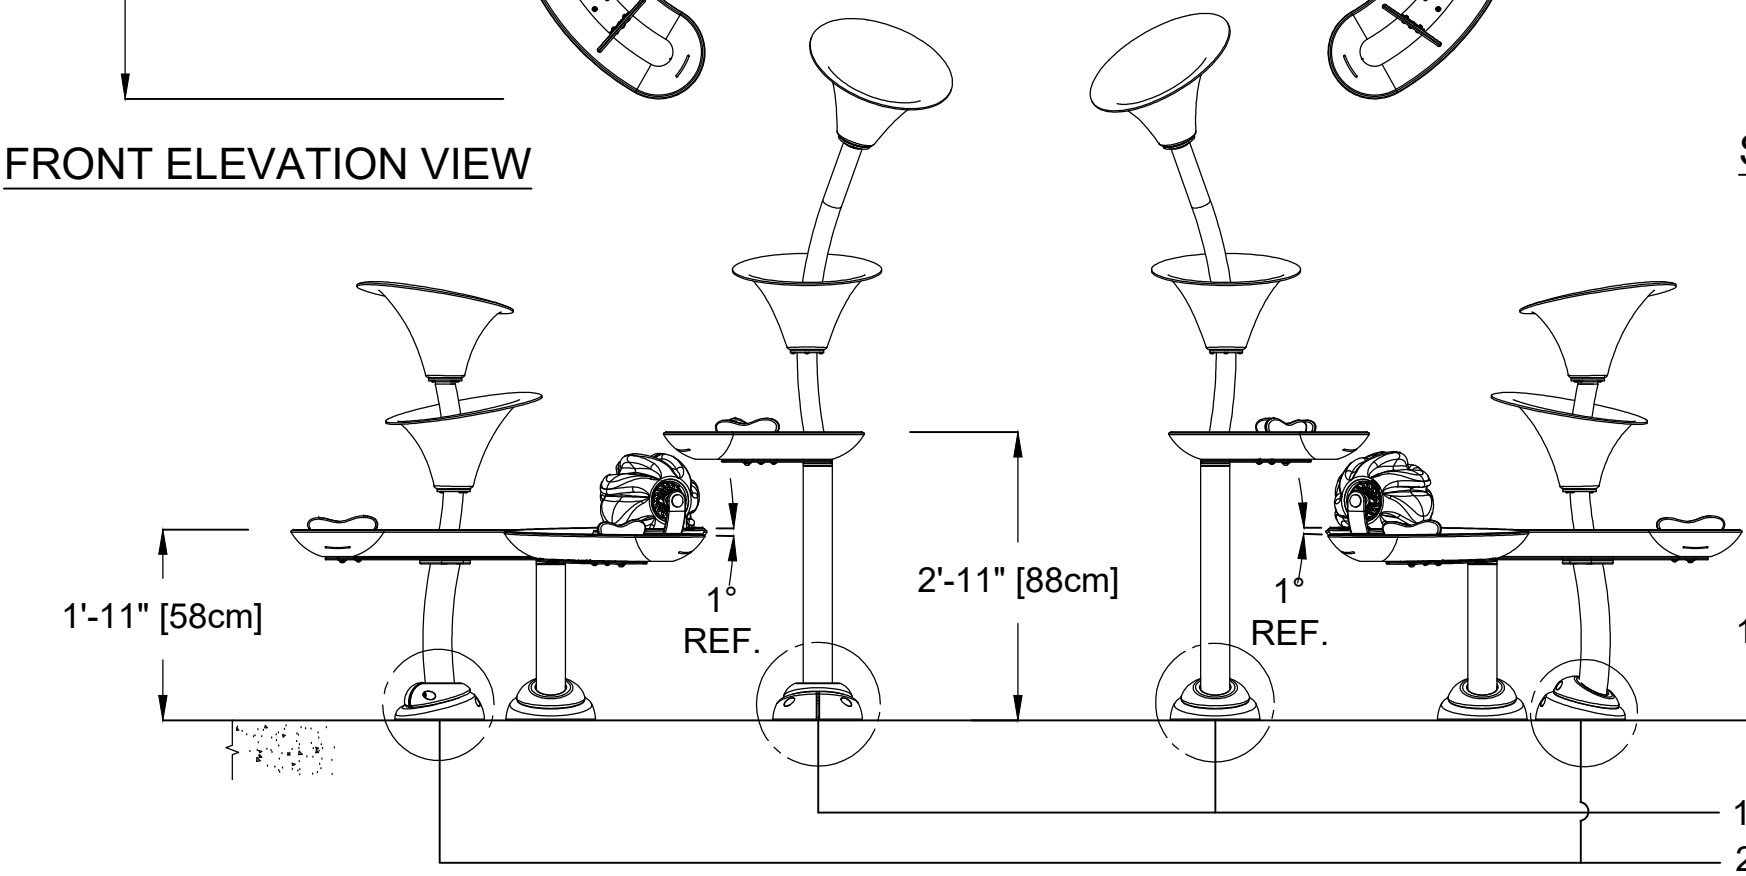

**PLAN VIEW**

**ANCHORING LOCATIONS**

55000.0852 - INSTALLATION KIT FOR CASCADE RAINFOREST  
 USE TO POSITION THE MECHANICAL ANCHORS  
 AND THE GROUNDING / BONDING WIRES  
 FLIP THE JIG UPSIDE DOWN FOR THE OTHER SIDE

**FRONT ELEVATION VIEW**

**SIDE ELEVATION VIEW**

**VOR-7251 CASCADE RAINFOREST (Construction Detail)**

PRODUCT NAME: CASCADE RAINFOREST

PRODUCT INFORMATION

PRODUCT NUMBER: VOR-7251

DATE: 05/18/21

SHEET NO: 1/2

11"x17" SHEET SIZE

## VOR-7251 CASCADE RAINFOREST (Construction Detail)

PRODUCT NAME:	CASCADE RAINFOREST
PRODUCT NUMBER:	VOR-7251

PRODUCT INFORMATION		
DATE: 03/19/21	SHEET NO: 2/2	11"x17" SHEET SIZE