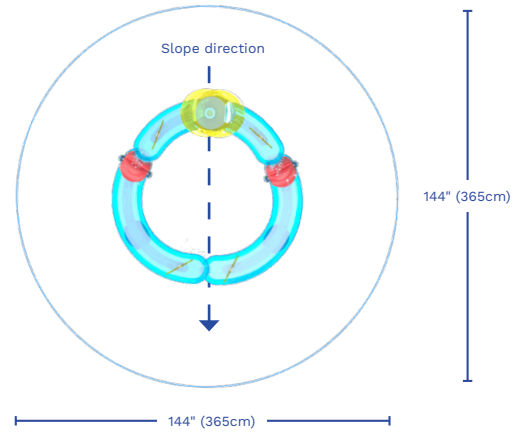

SPECIFICATIONS

SprayZone

H./W./L.

71 / 73 / 72"
180 / 186 / 182cm

Color choices

Post and Orb Vortex colors
SeeFlow™ (6) ● ● ● ● ● ●
SeeFlow™ Pond (3) ● Ocean Blue

Flow

4-6 GPM
15-23 LPM

Pressure

3-4 PSI
0.2-0.3 BAR

Installation

- Waterfeed basins must be placed at slope's highest point
- Anchors must be installed level (not on a slope)
- Perfect for installation in pool under 12" (30cm) of water depth

PRODUCT INNOVATIONS

This product features the following technologies that are unique to Vortex.

TOEGUARD™

- Protects children's toes from anchoring hardware
- Durable, vandal resistant, resistant to chemicals
- Soft-touch Elastomer
- Infused with a UV resistant bright color

SEEFLOW™

- Impact-resistant polymer resistant to UV rays and chemicals
- Colorful reflections are created with the combination of bright colors, water, and sunlight

ANCHORING SYSTEM SAFESWAP™

- Attractive ground caps are substituted for future play products
- Easily move products from one location to another at no additional cost
- Structural stainless steel base for maximum strength

ORB

- Brings a new level of interaction to every play feature
- Promotes the learning of cause & effect
- Develops dexterity and motor skills

Version 3.0 June 2021 © Vortex Aquatic Structures International, 2021

VORTEX-INTL.COM • INFO@VORTEX-INTL.COM
1.877.586.7839 (free USA/CANADA)
+1.514.694.3868 (INTERNATIONAL)