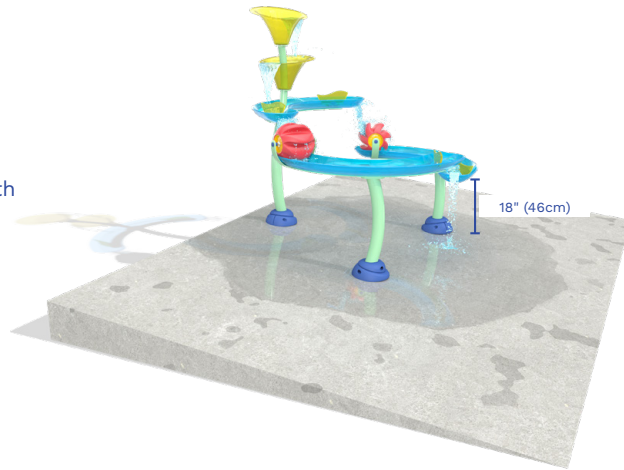

### Flow

4-6 GPM  
15-23 LPM

## Installation

- Waterfeed basins must be placed at slope's highest point
- Anchors must be installed level (not on a slope)
- Perfect for installation in pool under 12" (30cm) of water depth