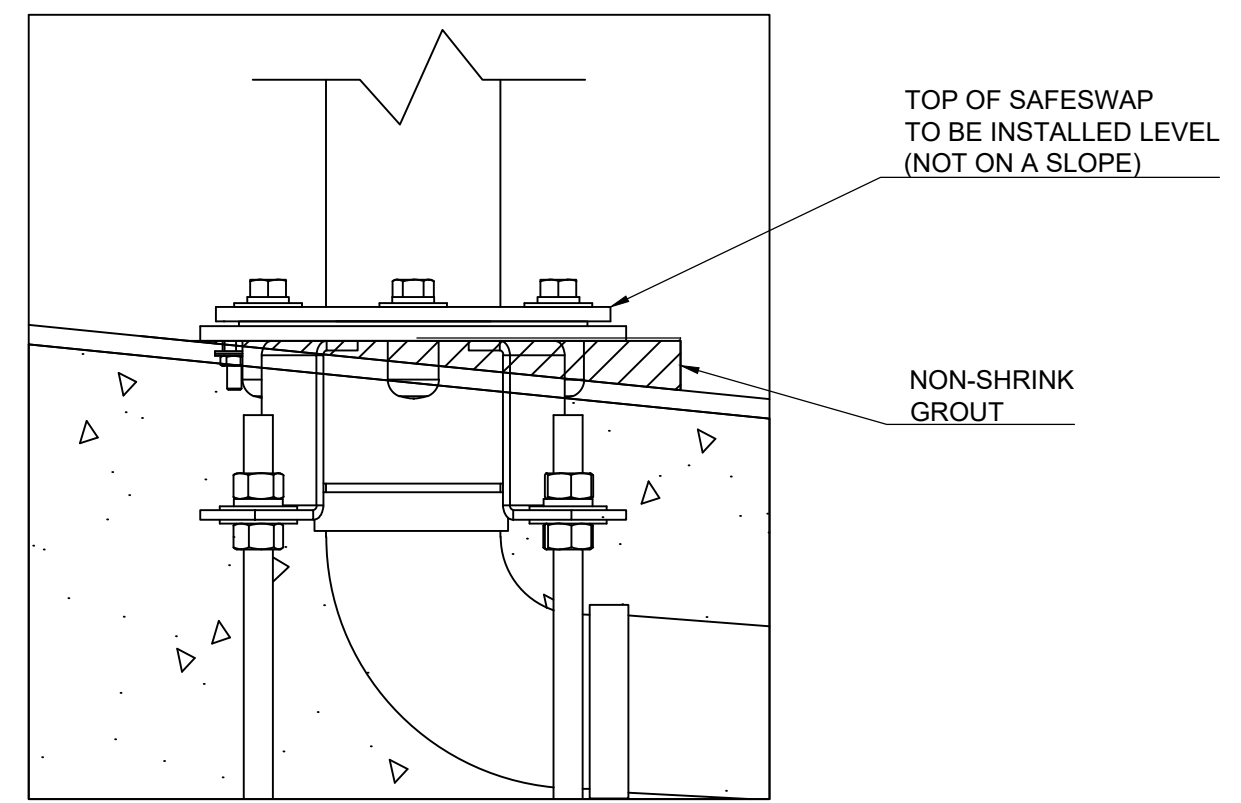

ANCHORING DETAIL N°1

SAFESWAP N°2 DETAIL

VOR-7249 CASCADE RIVER (Construction Detail)

PRODUCT NAME:	CASCADE RIVER
PRODUCT NUMBER:	VOR-7249

PRODUCT INFORMATION		
DATE:	03/07/21	SHEET NO: 2/2
		11"x17" SHEET SIZE