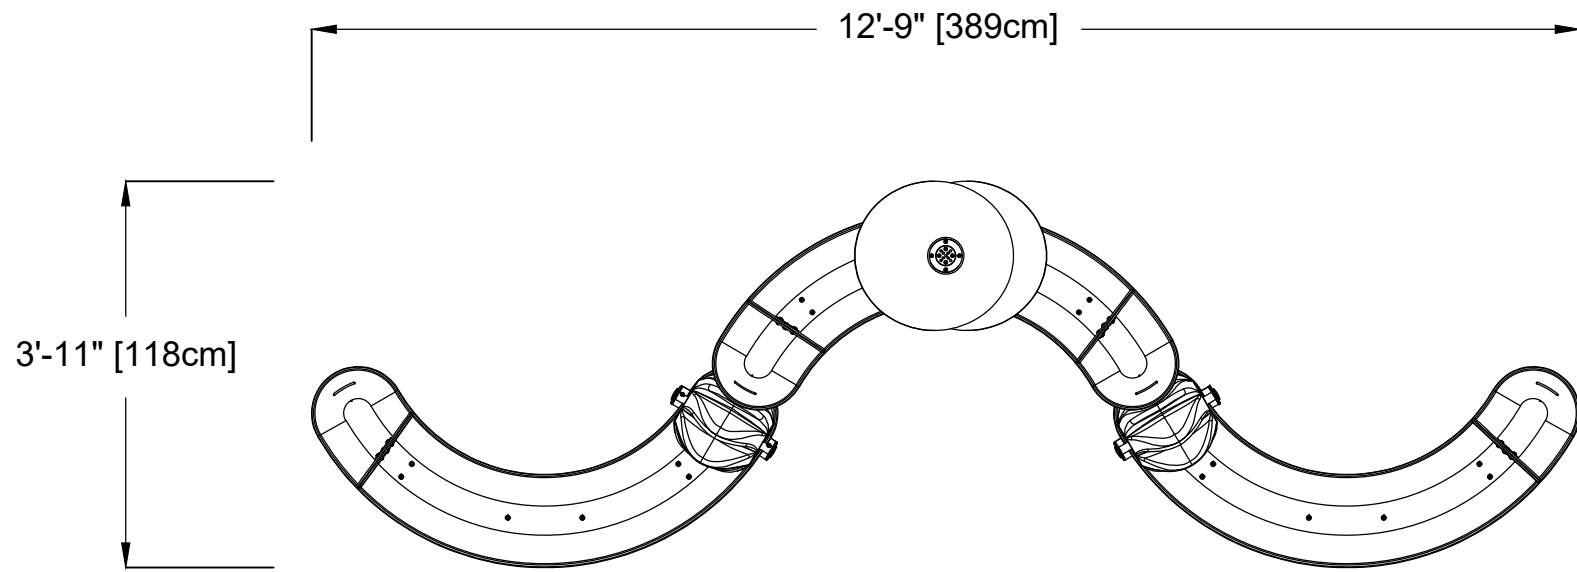

PLAN VIEW

ANCHORING LOCATIONS

55000.0850 - INSTALLATION KIT FOR CASCADE RIVER  
 USE TO POSITION THE MECHANICAL ANCHORS  
 AND THE GROUDING / BONDING WIRES  
 FLIP THE JIG UPSIDE DOWN FOR THE OTHER SIDE

FRONT ELEVATION VIEW

SIDE ELEVATION VIEW

**VOR-7249 CASCADE RIVER (Construction Detail)**

PRODUCT NAME: CASCADE RIVER

PRODUCT INFORMATION

PRODUCT NUMBER: VOR-7249

DATE: 04/30/21

SHEET NO: 1/2

11"x17" SHEET SIZE

## VOR-7249 CASCADE RIVER (Construction Detail)

PRODUCT NAME:	CASCADE RIVER
PRODUCT NUMBER:	VOR-7249

PRODUCT INFORMATION		
DATE:	03/07/21	SHEET NO: 2/2
		11"x17" SHEET SIZE