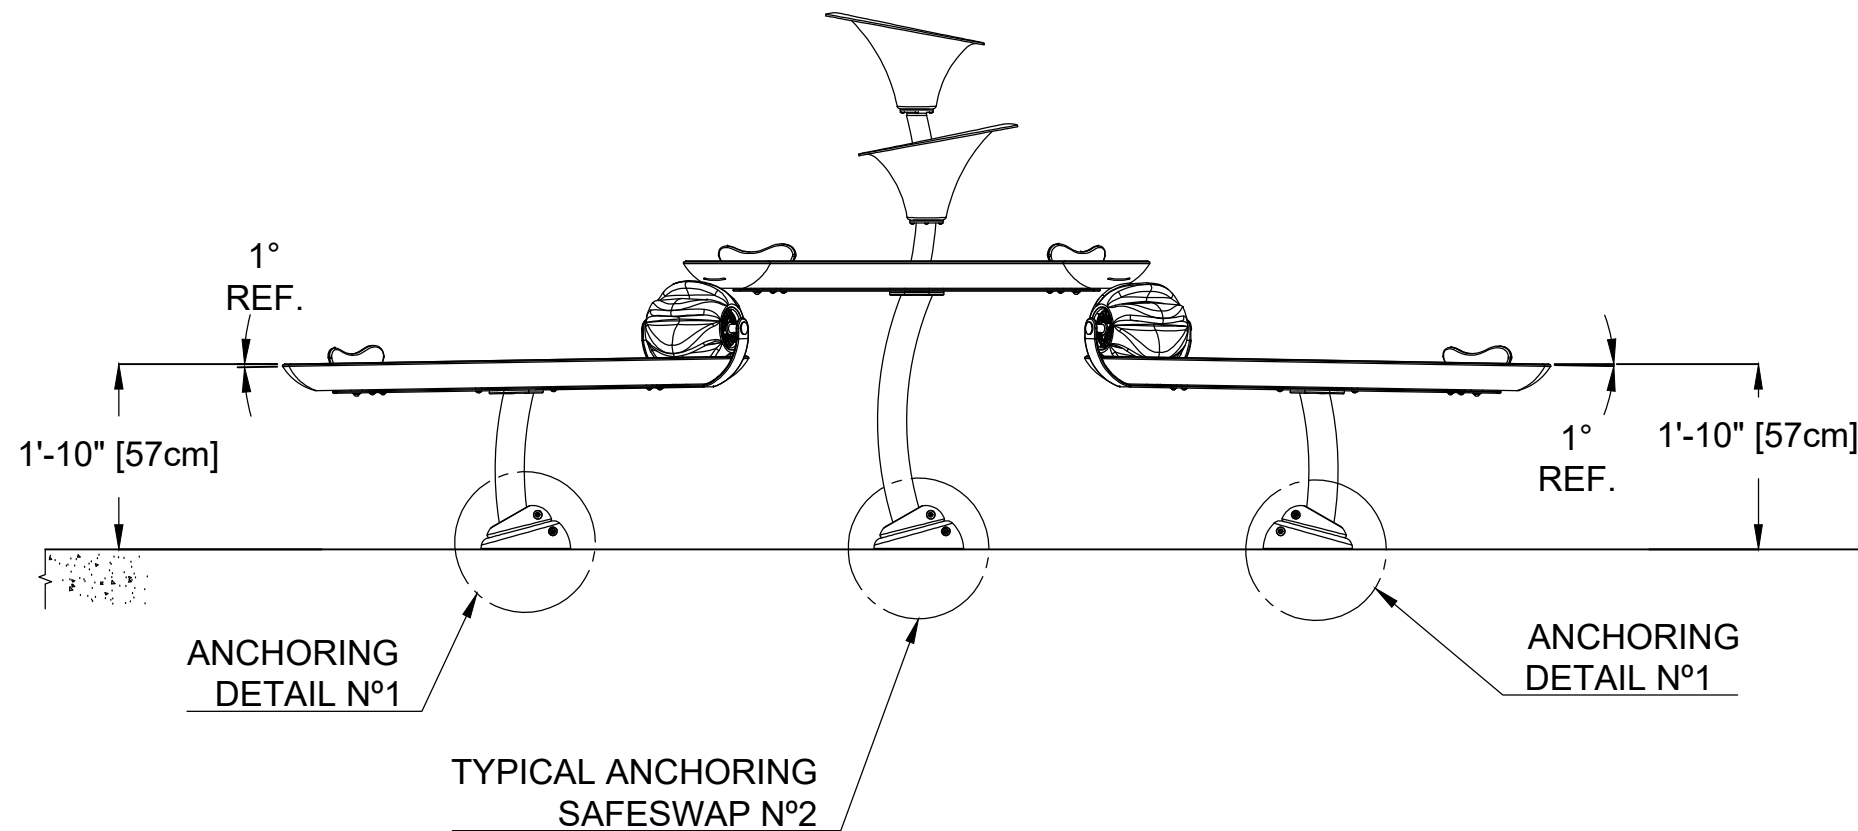

PLAN VIEW

ANCHORING LOCATIONS

55000.0850 - INSTALLATION KIT FOR CASCADE RIVER  
 USE TO POSITION THE MECHANICAL ANCHORS  
 AND THE GROUDING / BONDING WIRES  
 FLIP THE JIG UPSIDE DOWN FOR THE OTHER SIDE

FRONT ELEVATION VIEW

SIDE ELEVATION VIEW

**VOR-7249 CASCADE RIVER (Construction Detail)**

PRODUCT NAME: CASCADE RIVER

PRODUCT INFORMATION

PRODUCT NUMBER: VOR-7249

DATE: 04/30/21

SHEET NO: 1/2

11"x17" SHEET SIZE

## VOR-7249 CASCADE RIVER (Construction Detail)

PRODUCT NAME:	CASCADE RIVER
PRODUCT NUMBER:	VOR-7249

PRODUCT INFORMATION		
DATE:	03/07/21	SHEET NO: 2/2
		11"x17" SHEET SIZE