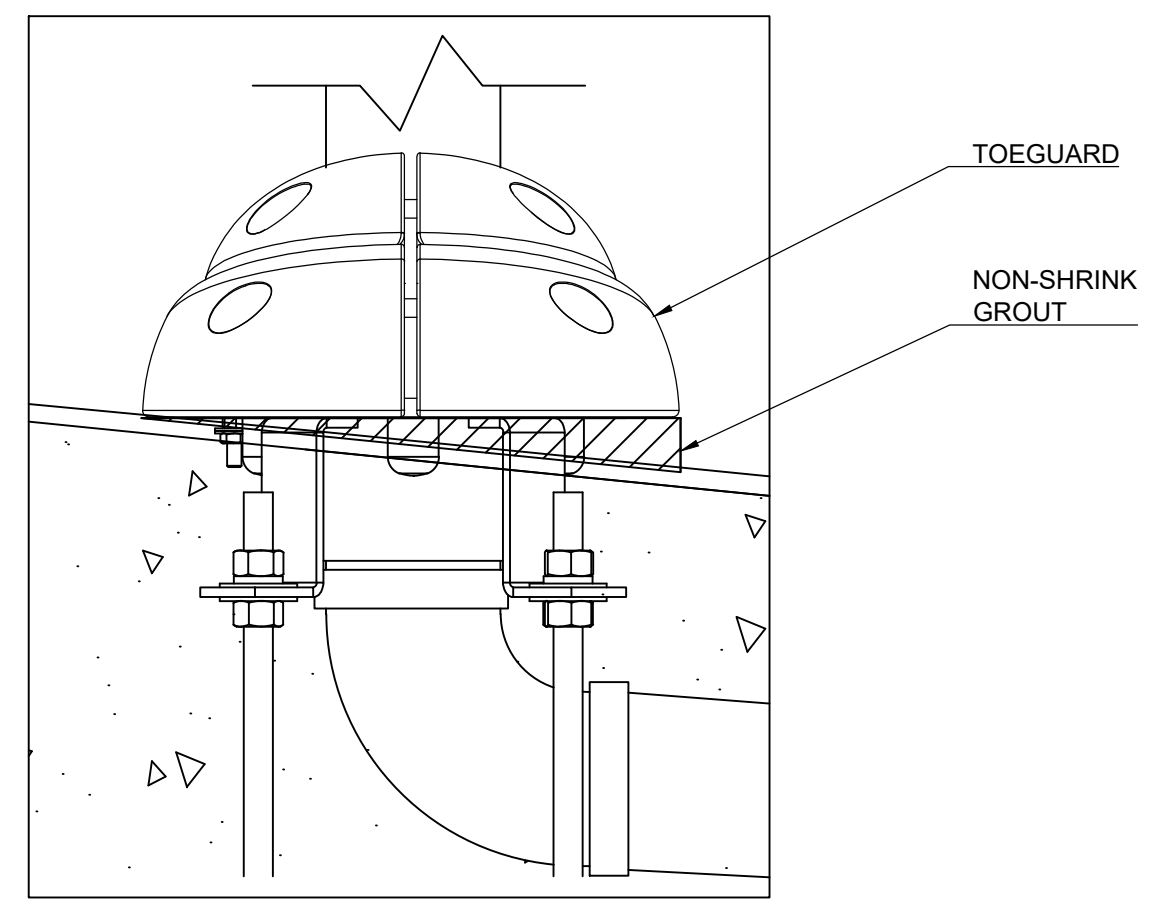

PLAN VIEW

ANCHORING LOCATIONS

55000.0850 - INSTALLATION KIT FOR CASCADE RIVER  
 USE TO POSITION THE MECHANICAL ANCHORS  
 AND THE GROUDING / BONDING WIRES  
 FLIP THE JIG UPSIDE DOWN FOR THE OTHER SIDE

FRONT ELEVATION VIEW

SIDE ELEVATION VIEW

**VOR-7249 CASCADE RIVER (Construction Detail)**

PRODUCT NAME: CASCADE RIVER

PRODUCT INFORMATION

PRODUCT NUMBER: VOR-7249

DATE: 04/30/21

SHEET NO: 1/2

11"x17" SHEET SIZE

## VOR-7249 CASCADE RIVER (Construction Detail)

PRODUCT NAME:	CASCADE RIVER
PRODUCT NUMBER:	VOR-7249

PRODUCT INFORMATION		
DATE:	03/07/21	SHEET NO: 2/2
		11"x17" SHEET SIZE