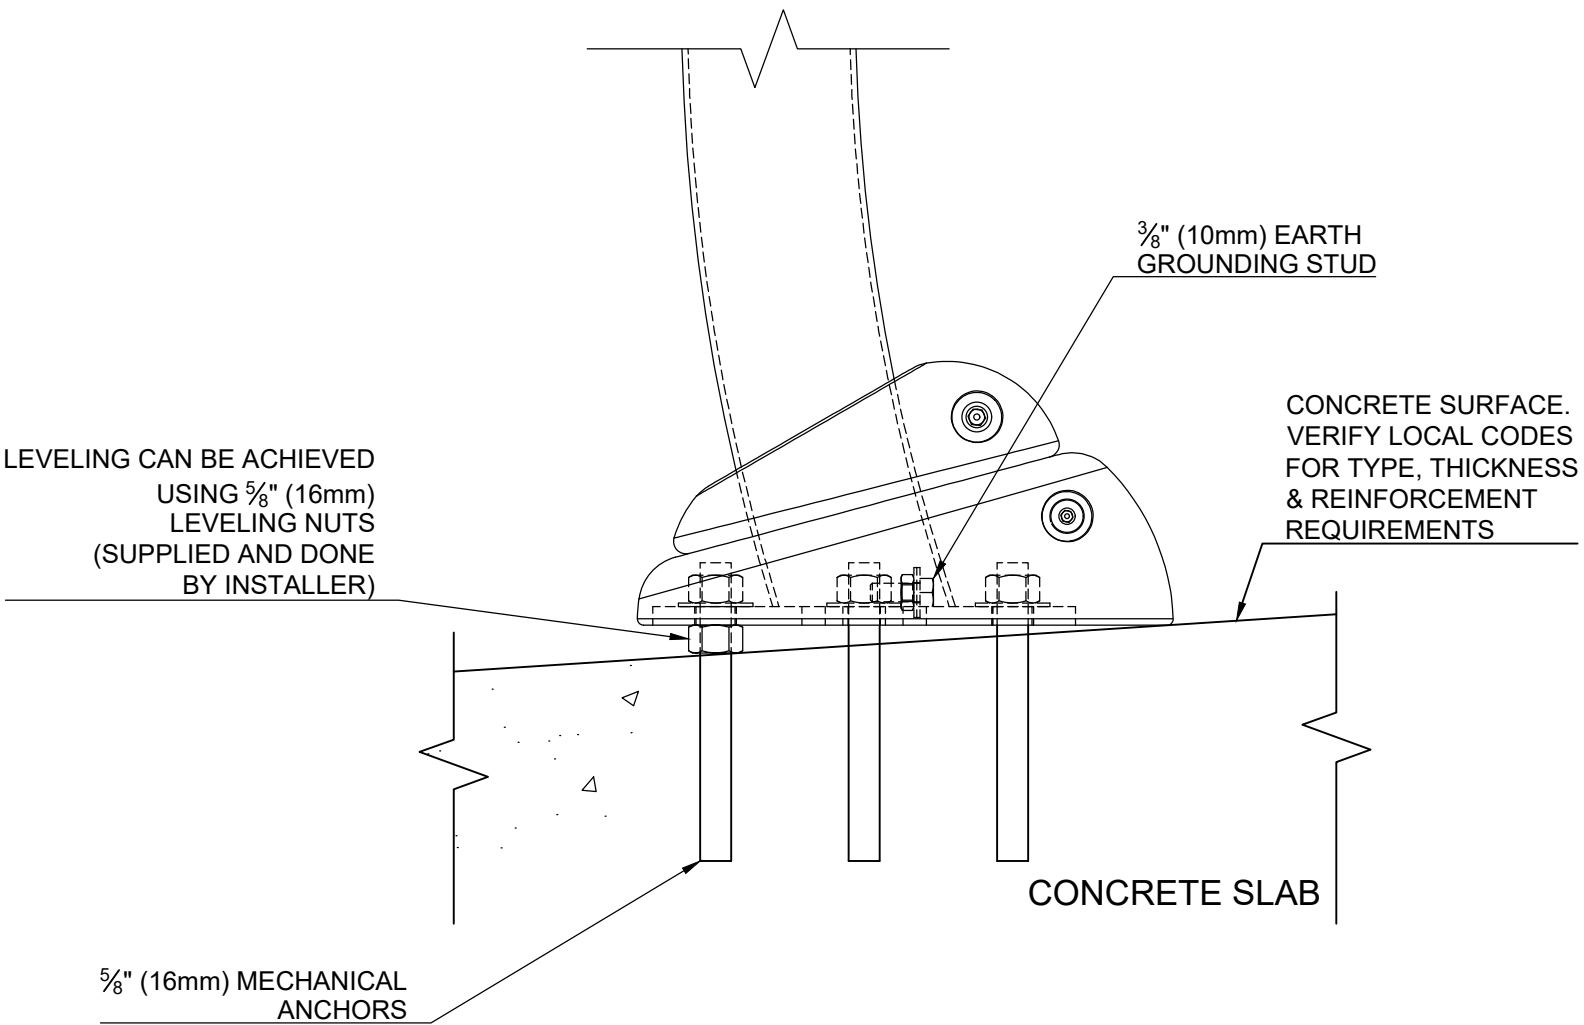

PLAN VIEW

ANCHORING LOCATIONS

55000.0850 - INSTALLATION KIT FOR CASCADE RIVER  
 USE TO POSITION THE MECHANICAL ANCHORS  
 AND THE GROUDING / BONDING WIRES  
 FLIP THE JIG UPSIDE DOWN FOR THE OTHER SIDE

FRONT ELEVATION VIEW

SIDE ELEVATION VIEW

**VOR-7249 CASCADE RIVER (Construction Detail)**

PRODUCT NAME: CASCADE RIVER

PRODUCT INFORMATION

PRODUCT NUMBER: VOR-7249

DATE: 04/30/21

SHEET NO: 1/2

# ANCHORING DETAIL N°1

## VOR-7249 CASCADE RIVER (Construction Detail)

PRODUCT NAME:	CASCADE RIVER
PRODUCT NUMBER:	VOR-7249

PRODUCT INFORMATION		
DATE:	03/07/21	SHEET NO: 2/2
		11"x17" SHEET SIZE