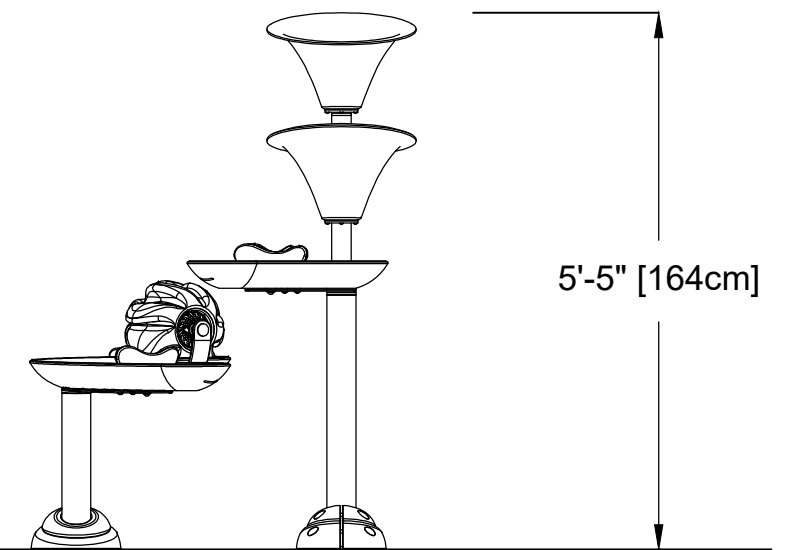

PLAN VIEW

ANCHORING LOCATIONS

55000.0850 - INSTALLATION KIT FOR CASCADE RIVER  
 USE TO POSITION THE MECHANICAL ANCHORS  
 AND THE GROUDING / BONDING WIRES  
 FLIP THE JIG UPSIDE DOWN FOR THE OTHER SIDE

FRONT ELEVATION VIEW

SIDE ELEVATION VIEW

**VOR-7249 CASCADE RIVER (Construction Detail)**

PRODUCT NAME: CASCADE RIVER

PRODUCT INFORMATION

PRODUCT NUMBER: VOR-7249

DATE: 04/30/21

SHEET NO: 1/2

11"x17" SHEET SIZE

## VOR-7249 CASCADE RIVER (Construction Detail)

PRODUCT NAME:	CASCADE RIVER
PRODUCT NUMBER:	VOR-7249

PRODUCT INFORMATION		
DATE:	03/07/21	SHEET NO: 2/2
		11"x17" SHEET SIZE