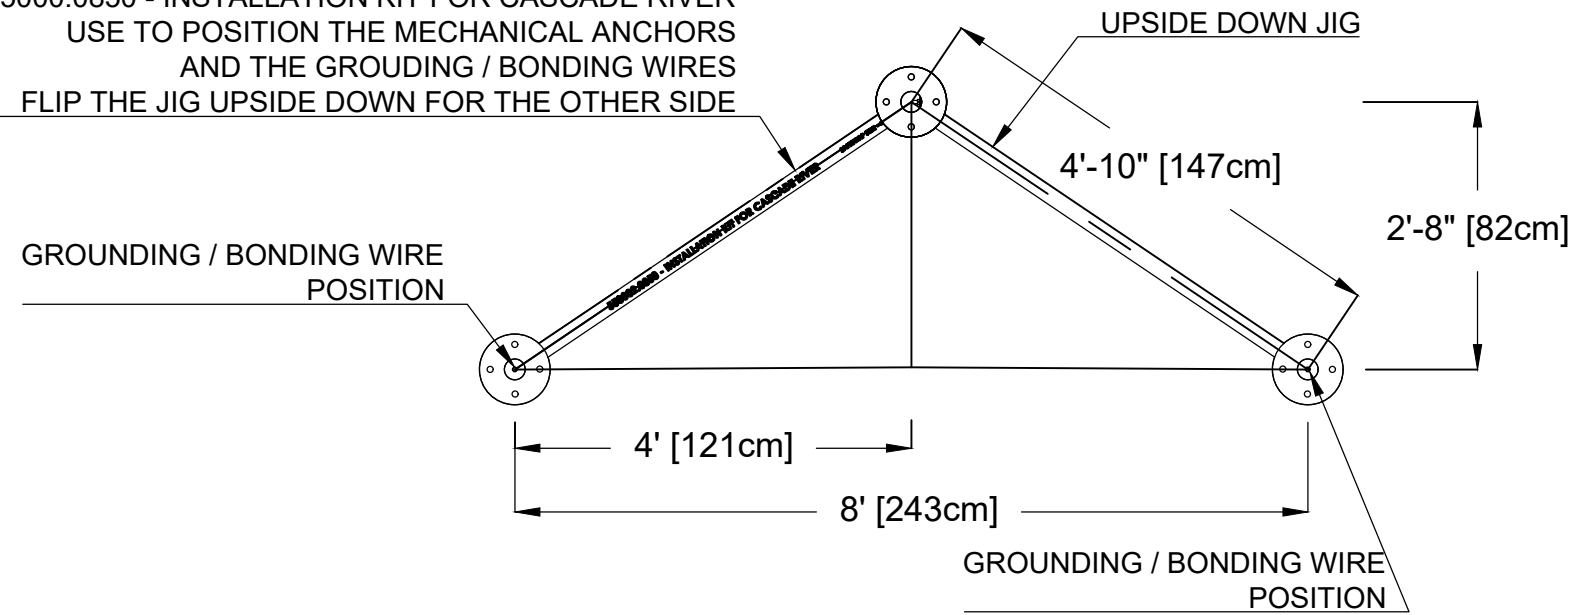

PLAN VIEW

ANCHORING LOCATIONS

55000.0850 - INSTALLATION KIT FOR CASCADE RIVER  
 USE TO POSITION THE MECHANICAL ANCHORS  
 AND THE GROUDING / BONDING WIRES  
 FLIP THE JIG UPSIDE DOWN FOR THE OTHER SIDE

FRONT ELEVATION VIEW

SIDE ELEVATION VIEW

**VOR-7249 CASCADE RIVER (Construction Detail)**

PRODUCT NAME: CASCADE RIVER

PRODUCT INFORMATION

PRODUCT NUMBER: VOR-7249

DATE: 04/30/21

SHEET NO: 1/2