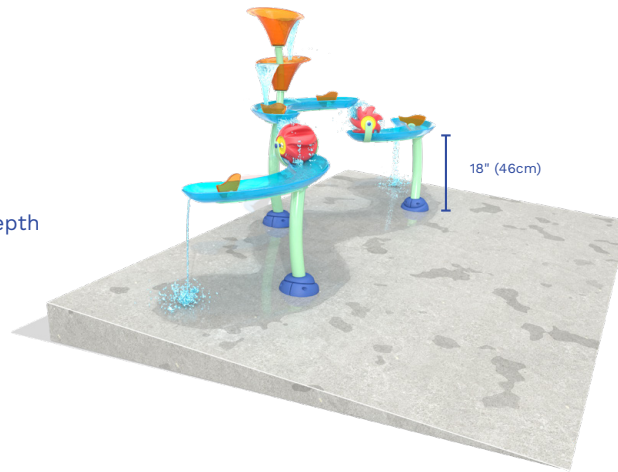

**The product shown in the image may differ from the actual product sold.*

Ideal age group: 2 to 5 years

VOR 7249 CASCADE RIVER

PRODUCT HIGHLIGHTS

- Hands-on water exploration through flow play and interactive Waves and Orbs
- Encourages collaborative play by allowing many children to play at the same time
- Accessible configuration and various types of game opportunities

Color choices

Post and Orb: Vortex colors
SeeFlow™ (6) ● ● ● ● ● ●
SeeFlow™ Pond (3) ● Ocean Blue

Flow

4-6 GPM
15-23 LPM

Pressure

3-4 PSI
0.2-0.3 BAR

Installation

- Waterfeed basins must be placed at slope's highest point
- Anchors must be installed level (not on a slope)
- Perfect for installation in pool under 12" (30cm) of water depth

SEEFLOW™

- Impact-resistant polymer resistant to UV rays and chemicals
- Colorful reflections are created with the combination of bright colors, water, and sunlight

ANCHORING SYSTEM SAFEWAP™

- Attractive ground caps are substituted for future play products
- Easily move products from one location to another at no additional cost
- Structural stainless steel base for maximum strength

ORB

- Brings a new level of interaction to every play feature
- Promotes the learning of cause & effect
- Develops dexterity and motor skills

Version 3.0 June 2021 © Vortex Aquatic Structures International, 2021