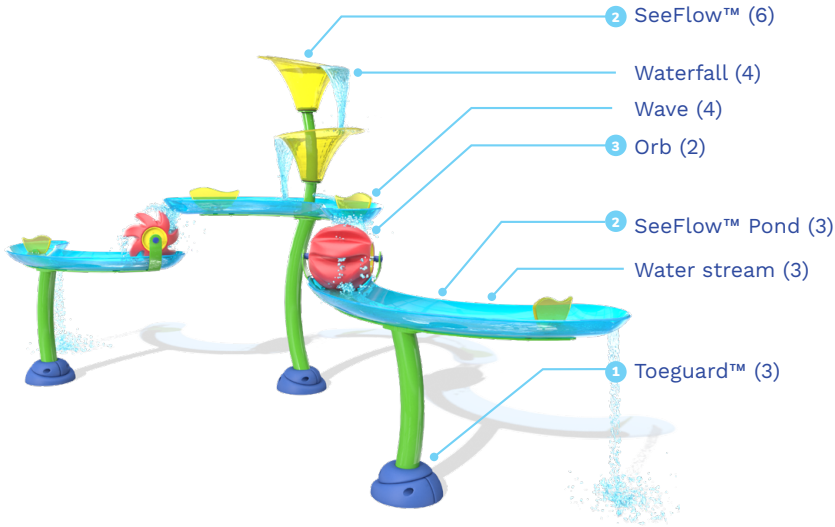

SPECIFICATIONS