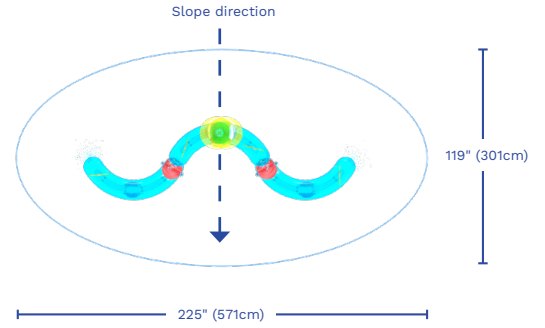

**The product shown in the image may differ from the actual product sold.*

Ideal age group: 2 to 5 years

VOR 7249 CASCADE RIVER

PRODUCT HIGHLIGHTS

- Hands-on water exploration through flow play and interactive Waves and Orbs
- Encourages collaborative play by allowing many children to play at the same time
- Accessible configuration and various types of game opportunities

* Recommended installation in supervised areas

VORTEX-INTL.COM • INFO@VORTEX-INTL.COM
1.877.586.7839 (free USA/CANADA)
+1.514.694.3868 (INTERNATIONAL)

SPECIFICATIONS

SprayZone

H./W./L.

65 / 47 / 153"
164 / 118 / 389 cm

Color choices

Post and Orb: Vortex colors
SeeFlow™ (6) ● ● ● ● ● ●
SeeFlow™ Pond (3) ● Ocean Blue

Flow

4-6 GPM
15-23 LPM

Pressure

3-4 PSI
0.2-0.3 BAR

Installation

- Waterfeed basins must be placed at slope's highest point
- Anchors must be installed level (not on a slope)
- Perfect for installation in pool under 12" (30cm) of water depth