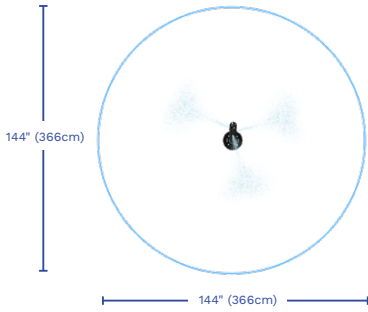

**The product shown in the image may differ from the actual product sold.*

Ideal age group: for all ages

VOR 7248 GLOMIST NANO

VOR 7247 GLOMIST

PRODUCT HIGHLIGHTS

- Misty water jets create a refreshing experience
- Very low water consumption for urban applications
- Solar ambiance glow at night
- Integrated activation around 30 seconds, no controller or electricity required (Optional)

** Must only be used with potable water **

VORTEX-INTL.COM • INFO@VORTEX-INTL.COM
1.877.586.7839 (free USA/CANADA)
+1.514.694.3868 (INTERNATIONAL)

SPECIFICATIONS

SprayZone

H./W./L.
86/10/14"
218/25/36 cm

Flow
0.1-0.3 GPM
0.4-1.1 LPM

Pressure
20-30 PSI
1.4-2.0 BAR

Color choices
Post: Vortex colors

SprayZone

H./W./L.
108/10/16"
274/25/41 cm

Flow
0.3-0.5 GPM
1.1-1.9 LPM

Pressure
20-30 PSI
1.4-2.0 BAR

DETAILS

Flush to ground cover