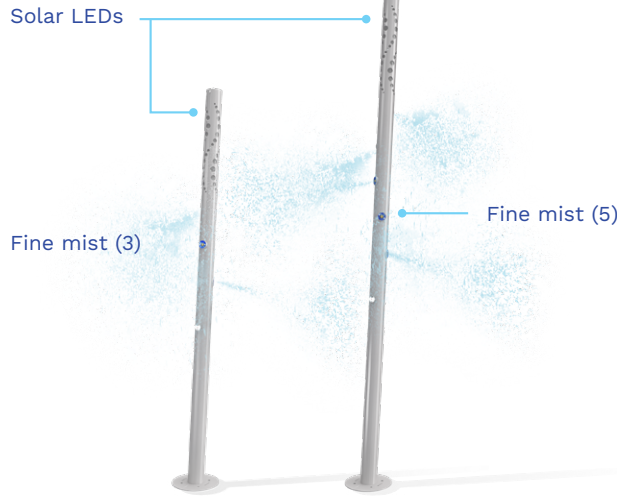

**The product shown in the image may differ from the actual product sold.*

Ideal age group: for all ages

VOR 7248 GLOMIST NANO

VOR 7247 GLOMIST

PRODUCT HIGHLIGHTS

- Misty water jets create a refreshing experience
- Very low water consumption for urban applications
- Solar ambiance glow at night
- Integrated activation around 30 seconds, no controller or electricity required (Optional)

** Must only be used with potable water **

VORTEX-INTL.COM • INFO@VORTEX-INTL.COM
1.877.586.7839 (free USA/CANADA)
+1.514.694.3868 (INTERNATIONAL)

SPECIFICATIONS

SprayZone

H./W./L.
86/10/14"
218/25/36 cm

Flow
0.1-0.3 GPM
0.4-1.1 LPM

Pressure
20-30 PSI
1.4-2.0 BAR

Color choices
Post: Vortex colors

SprayZone

H./W./L.
108/10/16"
274/25/41 cm

Flow
0.3-0.5 GPM
1.1-1.9 LPM

Pressure
20-30 PSI
1.4-2.0 BAR

DETAILS

Flush to ground cover

Ambiance glow

Integrated activation (30 sec)
(Optinal \$)

MAINTENANCE

- Fine mist nozzles could need more maintenance in hard water areas
- Easy nozzle disassembly for clean-up or replacement with Vortex tools
- LEDs powered with rechargeable batteries by a solar cell
- Night sensor embedded for ambiance glow at sunset
- South facing solar cell is recommended, avoid shadow areas for installation