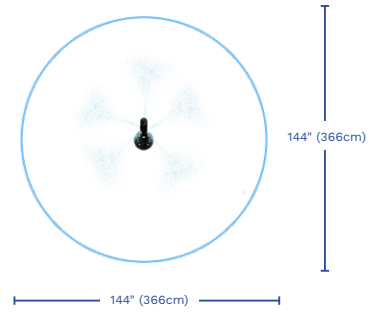

** Must only be used with potable water **

VORTEX-INTL.COM • INFO@VORTEX-INTL.COM
1.877.586.7839 (free USA/CANADA)
+1.514.694.3868 (INTERNATIONAL)

SPECIFICATIONS

SprayZone

H./W./L.
86/10/14"
218/25/36 cm

Flow
0.1-0.3 GPM
0.4-1.1 LPM

Pressure
20-30 PSI
1.4-2.0 BAR

Color choices
Post: Vortex colors

SprayZone

H./W./L.
108/10/16"
274/25/41 cm

Flow
0.3-0.5 GPM
1.1-1.9 LPM

Pressure
20-30 PSI
1.4-2.0 BAR

DETAILS

Flush to ground cover