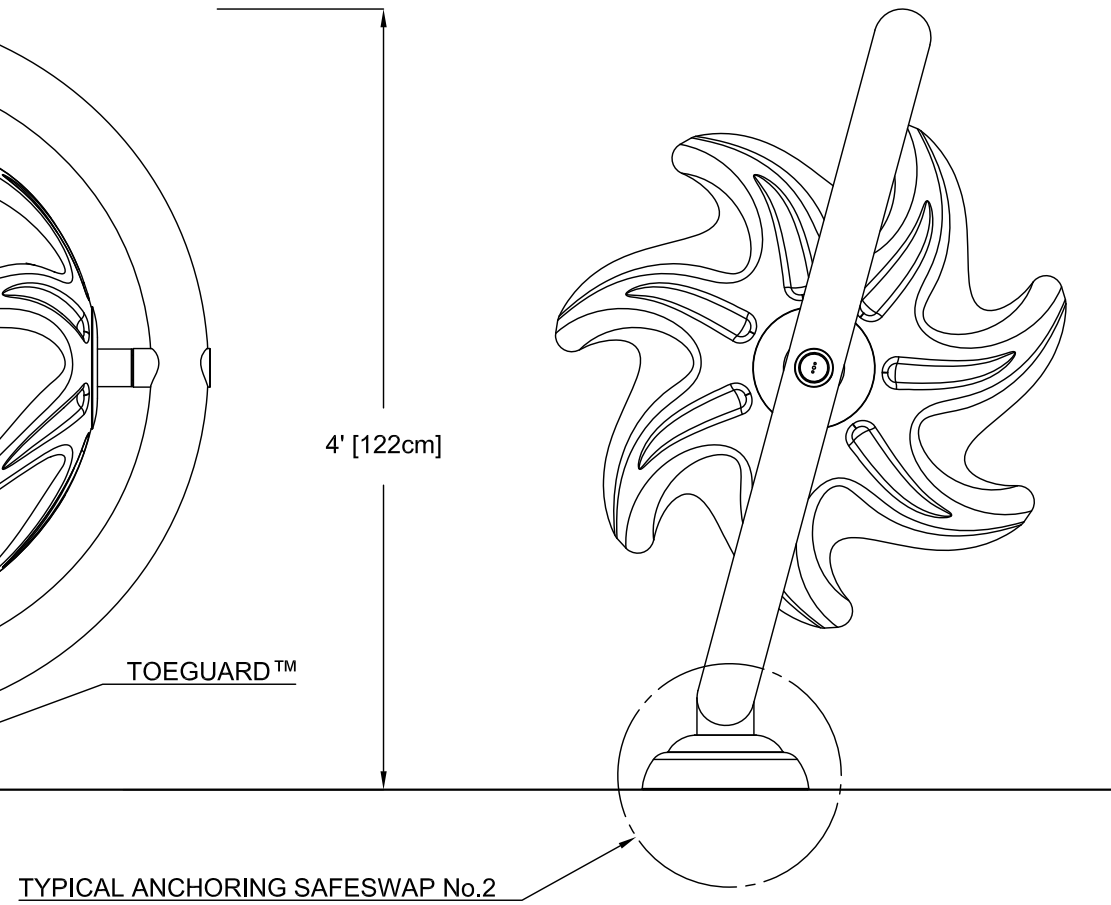

THESE DRAWINGS PROVIDE A GENERIC OVERVIEW OF THE INSTALLATION. THEY ARE NOT PROJECT SPECIFIC OR REFLECT ANY CUSTOMIZATION UNLESS NOTED. PLEASE CONTACT VORTEX AQUATIC STRUCTURES INTERNATIONAL FOR MORE DETAILS.

PLAN VIEW

FRONT ELEVATION VIEW

SIDE ELEVATION VIEW

PRODUCT NAME: HELIO No.4

PRODUCT NUMBER: 7239.2XXXX

DATE: 10/04/2017

SHEET NO: 1/1

11"x17" SHEET SIZE