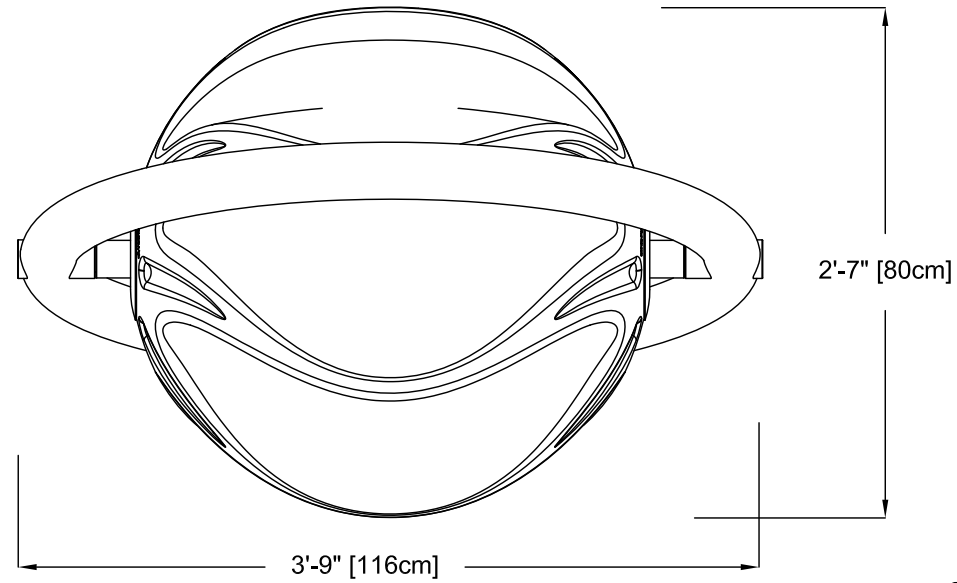

THESE DRAWINGS PROVIDE A GENERIC OVERVIEW OF THE INSTALLATION. THEY ARE NOT PROJECT SPECIFIC OR REFLECT ANY CUSTOMIZATION UNLESS NOTED. PLEASE CONTACT VORTEX AQUATIC STRUCTURES INTERNATIONAL FOR MORE DETAILS.

PLAN VIEW

FRONT ELEVATION VIEW

SIDE ELEVATION VIEW

PRODUCT NAME: HELIO No.4

PRODUCT NUMBER: 7239.2XXXX

DATE: 10/04/2017

SHEET NO: 1/1

11"x17" SHEET SIZE