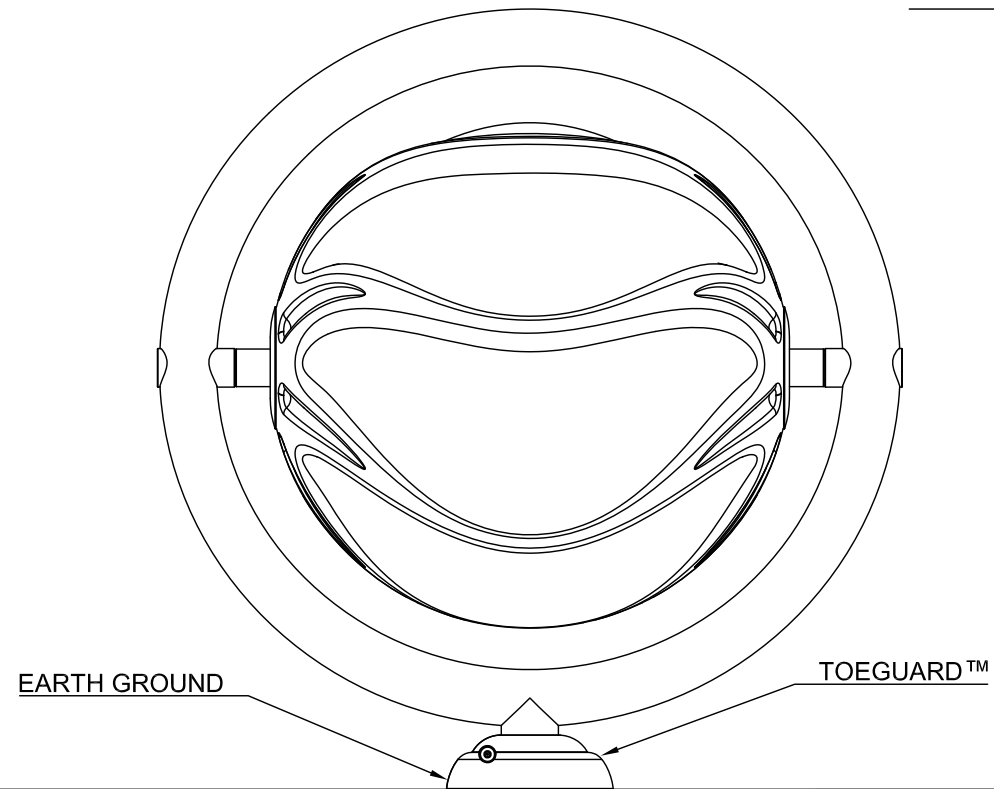

THESE DRAWINGS PROVIDE A GENERIC OVERVIEW OF THE INSTALLATION. THEY ARE NOT PROJECT SPECIFIC OR REFLECT ANY CUSTOMIZATION UNLESS NOTED. PLEASE CONTACT VORTEX AQUATIC STRUCTURES INTERNATIONAL FOR MORE DETAILS.

PLAN VIEW

FRONT ELEVATION VIEW

SIDE ELEVATION VIEW

PRODUCT NAME: HELIO No.4

PRODUCT NUMBER: 7239.2XXXX

DATE: 10/04/2017

SHEET NO: 1/1

11"x17" SHEET SIZE