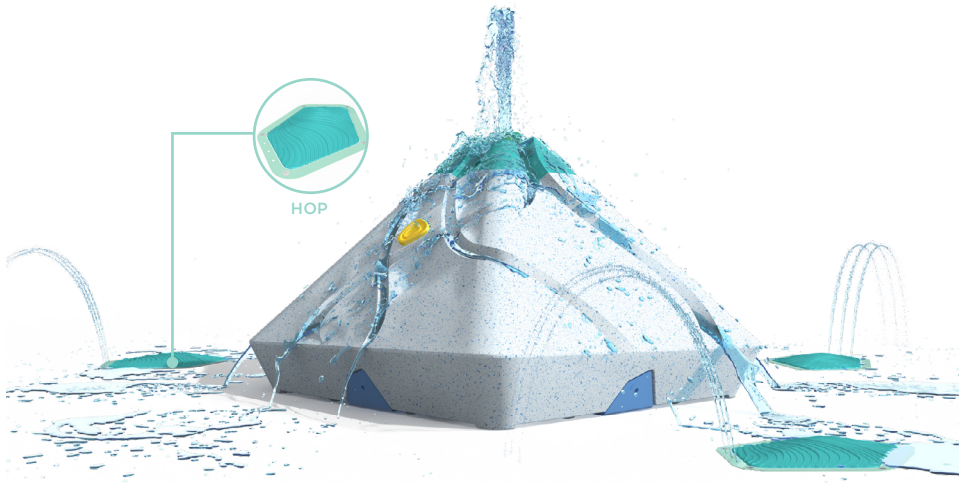

**The product shown in the image may differ from the actual product sold.*

Ideal age group: 2-5 years

VOR 7132

ALTO N°3

PRODUCT HIGHLIGHTS

- Features a bigger surface area and wider indentations for even more tactile play experiences.
- Incorporates Water Journey™ Hop—textured stones that, when skipped and stepped on, impact the pressure of Alto's geysering summit.

VORTEX-INTL.COM • INFO@VORTEX-INTL.COM
1.877.586.7839 (free USA/CANADA)
+1.514.694.3868 (INTERNATIONAL)

Spray zone

ø216" (ø549 cm)

H/W/L

23/73/78 in
58/185/198 cm

Pressure

1.5-2 PSI
0.1-0.1 BAR

Flow

13-18 GPM
49.2-68.1 LPM

COLOR COMBINATIONS

WATER EFFECTS

- Cascade (1)
- Soft stream (9)

VORTEX-INTL.COM • INFO@VORTEX-INTL.COM
1.877.586.7839 (free USA/CANADA)
+1.514.694.3868 (INTERNATIONAL)