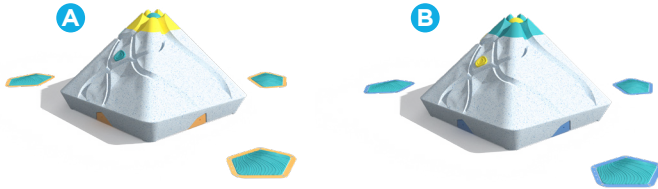

**The product shown in the image may differ from the actual product sold.*

Ideal age group: 2-5 years

VOR 7132

ALTO N°3

PRODUCT HIGHLIGHTS

- Features a bigger surface area and wider indentations for even more tactile play experiences.
- Incorporates Water Journey™ Hop—textured stones that, when skipped and stepped on, impact the pressure of Alto's geysering summit.

VORTEX-INTL.COM • INFO@VORTEX-INTL.COM
1.877.586.7839 (free USA/CANADA)
+1.514.694.3868 (INTERNATIONAL)

Spray zone

ø216" (ø549 cm)

H/W/L

23/73/78 in
58/185/198 cm

Pressure

1.5-2 PSI
0.1-0.1 BAR

Flow

13-18 GPM
49.2-68.1 LPM

COLOR COMBINATIONS

WATER EFFECTS

- Cascade (1)
- Soft stream (9)

VORTEX-INTL.COM • INFO@VORTEX-INTL.COM
1.877.586.7839 (free USA/CANADA)
+1.514.694.3868 (INTERNATIONAL)