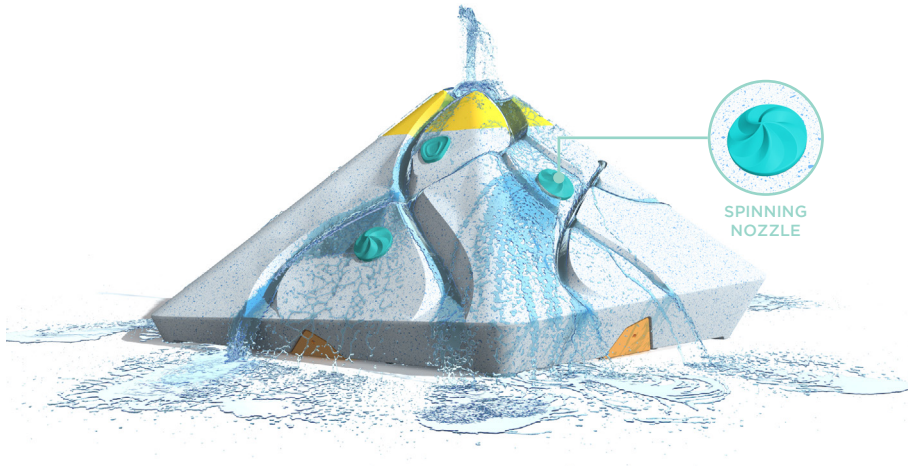

**The product shown in the image may differ from the actual product sold.*

Ideal age group: 2-5 years

VOR 7131 ALTO N°2

PRODUCT HIGHLIGHTS

- Features a bigger surface area and wider indentations for even more tactile play experiences.
- Includes multiple spinning nozzles (along with its diverter) that spray water in all different directions.

VORTEX-INTL.COM • INFO@VORTEX-INTL.COM
1.877.586.7839 (free USA/CANADA)
+1.514.694.3868 (INTERNATIONAL)

Spray zone

ø120" (ø305 cm)

H/W/L Pressure

23/50/52 in
58/127/165 cm

2-3 PSI
0.1-0.2 BAR

Flow

10-15 GPM
38-57 LPM