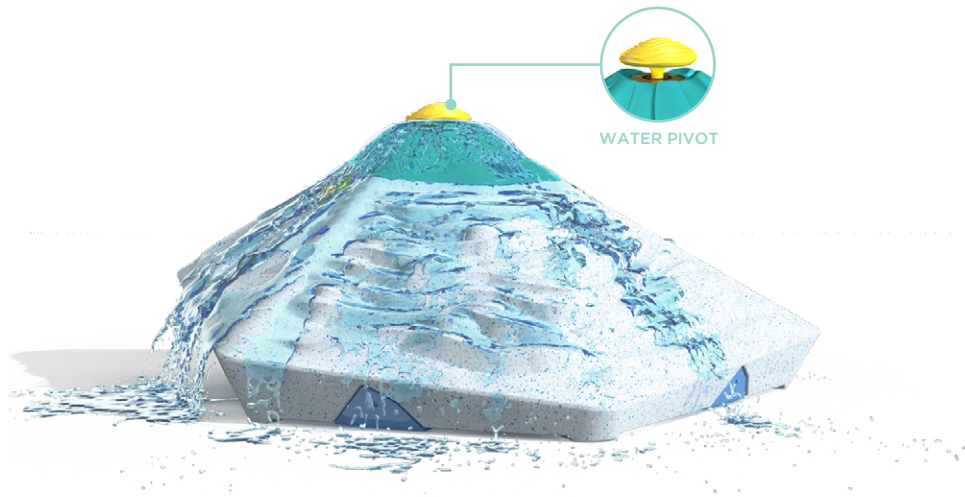

*\*The product shown in the image may differ from the actual product sold.*

Ideal age group: 2-5 years

# VOR 7128 PICO N°2

## PRODUCT HIGHLIGHTS

- Introduces children to tactile play. It features unique textures on every side.
- Adds a level of interactivity with a water pivot that can start and stop the flowing stream.

VORTEX-INTL.COM • INFO@VORTEX-INTL.COM  
1.877.586.7839 (free USA/CANADA)  
+1.514.694.3868 (INTERNATIONAL)

**Spray zone**

ø120" (ø305 cm)

**H/W/L Pressure**

21/41/40 in  
52/105/101 cm

4-6 PSI  
0.3-0.4 BAR

**Flow Smartflow**

8-12 GPM  
30.3-45.4 LPM

-  
-