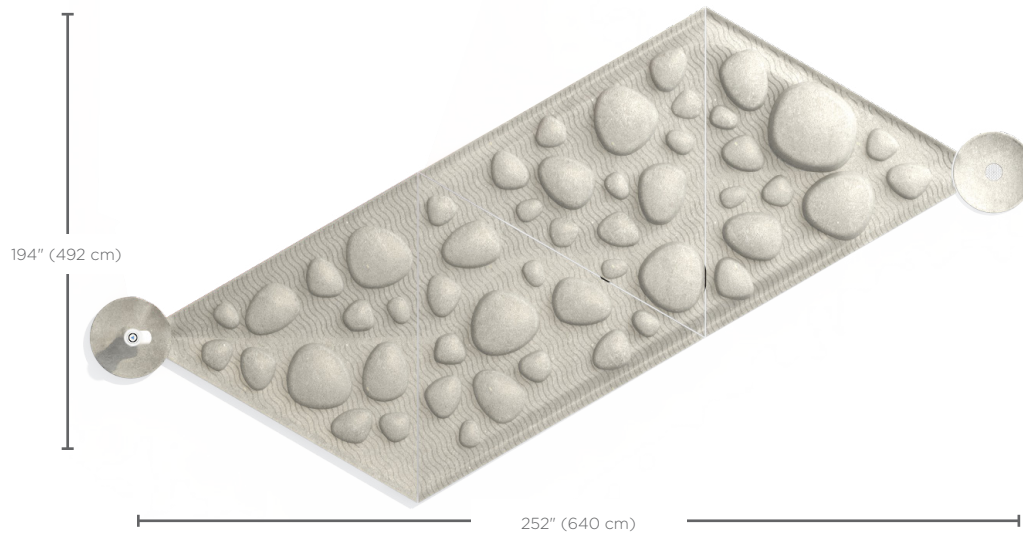

**The product shown in the image may differ from the actual product sold.*

Ideal age group: for all ages

VOR 7122 WATER JOURNEY™ TIDE POOL

PRODUCT HIGHLIGHTS

- With Tide Pool, children can kick back and enjoy some quiet time, observing a rising tide that fills every crevasse before subsiding with a soothing rhythm.
- Kids can play stepping stones or sit on rocks of various sizes and shapes while water collects into the shallow pool.
- Tide Pool embraces the soothing and meditative power of water.
- This product can also be configured with the rest of the Water Journey™ collection for more play opportunities.

*For optimal play, sun shade is recommended.

VORTEX-INTL.COM • INFO@VORTEX-INTL.COM
1.877.586.7839 (free USA/Canada)
+1.514.694.3868 (International)

H/W/L

3.6/194/252 in
8/492/640 cm

Flow

WATER SOURCE	TIDE POOL:
7-8 GPM	0 GP
26.5-30.3 LPM	0 LPM

Pressure

WATER SOURCE	TIDE POOL:
10-15 PSI	0 PSI
0.7-1 BAR	0 BAR

Color Choices: as shown

WATER SOURCE

Two options of water source to be installed

PRESS & FLOW

- On-demand activation releasing the water into the Water Journey™
- Easy operation for kids of all ages and abilities
- Can be a point of connection to other Water Journey™ events

FLOW SOURCE

- Releases water to the Water Journey™
- Can be a point of connection to other Water Journey™ events

INTERACTIVITY

This Water Journey™ features the following technologies that are unique to Vortex