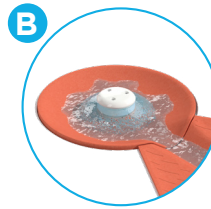

**The product shown in the image may differ from the actual product sold.*

Ideal age group: for all ages

VOR 7121 WATER JOURNEY™ RACE

PRODUCT HIGHLIGHTS

- Consisting of two side-by-side tracks, Race brings out the little ones' competitive spirit as they move floating objects from a start pool all the way to the final drain.
- Twigs, floating toys or even water itself can be used to test dexterity and strategy.
- En route, foot pumps accelerate flow.
- This product can also be configured with the rest of the Water Journey™ collection for more play opportunities.

Pressure

WATER SOURCE	RACE
10-15 PSI	1-2 PSI
0.7-1 BAR	0.1-0.1 BAR

Color Choices: as shown

WATER SOURCE

Two options of water source to be installed

PRESS & FLOW

- On-demand activation releasing the water into the Water Journey™
- Easy operation for kids of all ages and abilities
- Can be a point of connection to other Water Journey™ events

FLOW SOURCE

- Releases water to the Water Journey™
- Can be a point of connection to other Water Journey™ events

INTERACTIVITY

This Water Journey™ features the following technologies that are unique to Vortex.

FOOT ACCELERATOR (4)

- Press to inject more water into the channel to increase flow or from the basin to create a vortex
- Made of stainless steel and lead-free brass

SLUCE (1)

- To steer the water flow and change its course
- Resistant and durable polyurethane