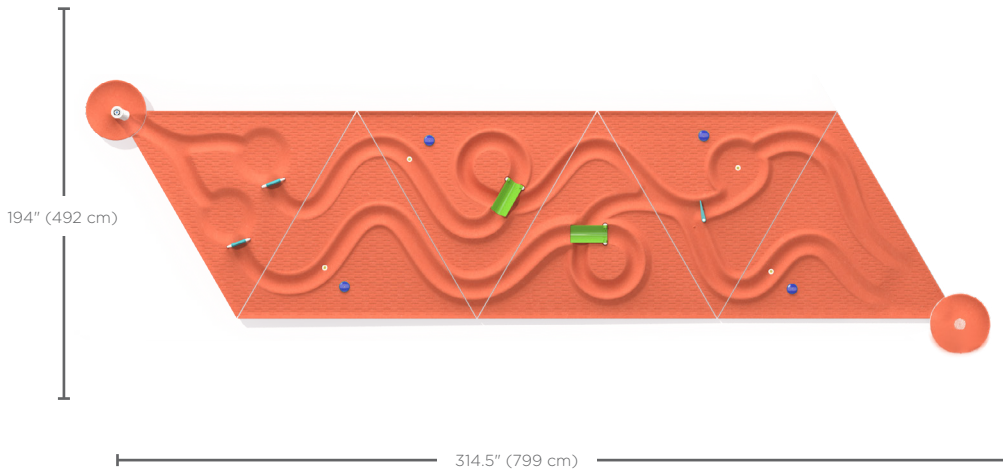

**The product shown in the image may differ from the actual product sold.*

Ideal age group: for all ages

VOR 7121 WATER JOURNEY™ RACE

PRODUCT HIGHLIGHTS

- Consisting of two side-by-side tracks, Race brings out the little ones' competitive spirit as they move floating objects from a start pool all the way to the final drain.
- Twigs, floating toys or even water itself can be used to test dexterity and strategy.
- En route, foot pumps accelerate flow.
- This product can also be configured with the rest of the Water Journey™ collection for more play opportunities.

*For optimal play, sun shade is recommended.

VORTEX-INTL.COM • INFO@VORTEX-INTL.COM
1.877.586.7839 (free USA/Canada)
+1.514.694.3868 (International)

H/W/L

7.25/194/314.5 in
18/492/799 cm

Flow

WATER SOURCE	RACE
7-8 GPM	0-4 GPM
26.5-30.3 LPM	0-15.1 LPM

Pressure

WATER SOURCE	RACE
10-15 PSI	1-2 PSI
0.7-1 BAR	0.1-0.1 BAR

Color Choices: as shown

WATER SOURCE

Two options of water source to be installed

PRESS & FLOW

- On-demand activation releasing the water into the Water Journey™
- Easy operation for kids of all ages and abilities
- Can be a point of connection to other Water Journey™ events

FLOW SOURCE

- Releases water to the Water Journey™
- Can be a point of connection to other Water Journey™ events

INTERACTIVITY

This Water Journey™ features the following technologies that are unique to Vortex.