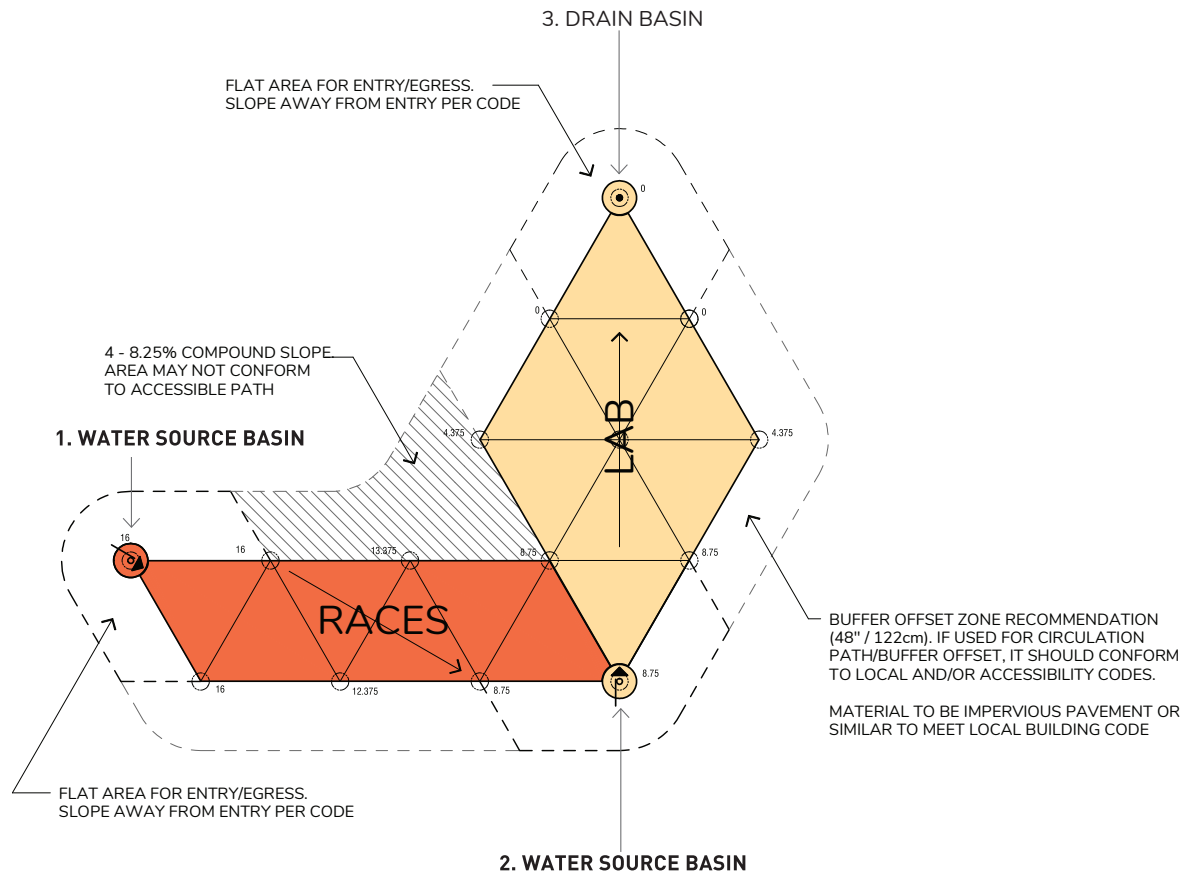

## Basins

1. Water Source Basin; Press & Flow (7138) or Flow Source (7139): Specify Input Connector, Red (22900.1794)

2. Flow Basin (7125): Specify 60°A Connector, beige(22900.1796)

or Water Source Basin; Press & Flow (7138) or Flow Source (7139) Specify 60°A Connector, beige (22900.1796)

3. Drain Basin (7126): Specify Output Connector, beige (22900.1801)

MEMO: The number of water lines and electrical input will depend on the water source options

# WATER JOURNEY™ | CONFIGURATION 2

Dimensions (Does not include buffer offset zone)

## Modules

Races / Red (7121)

Labyrinth / Yellow (7120)