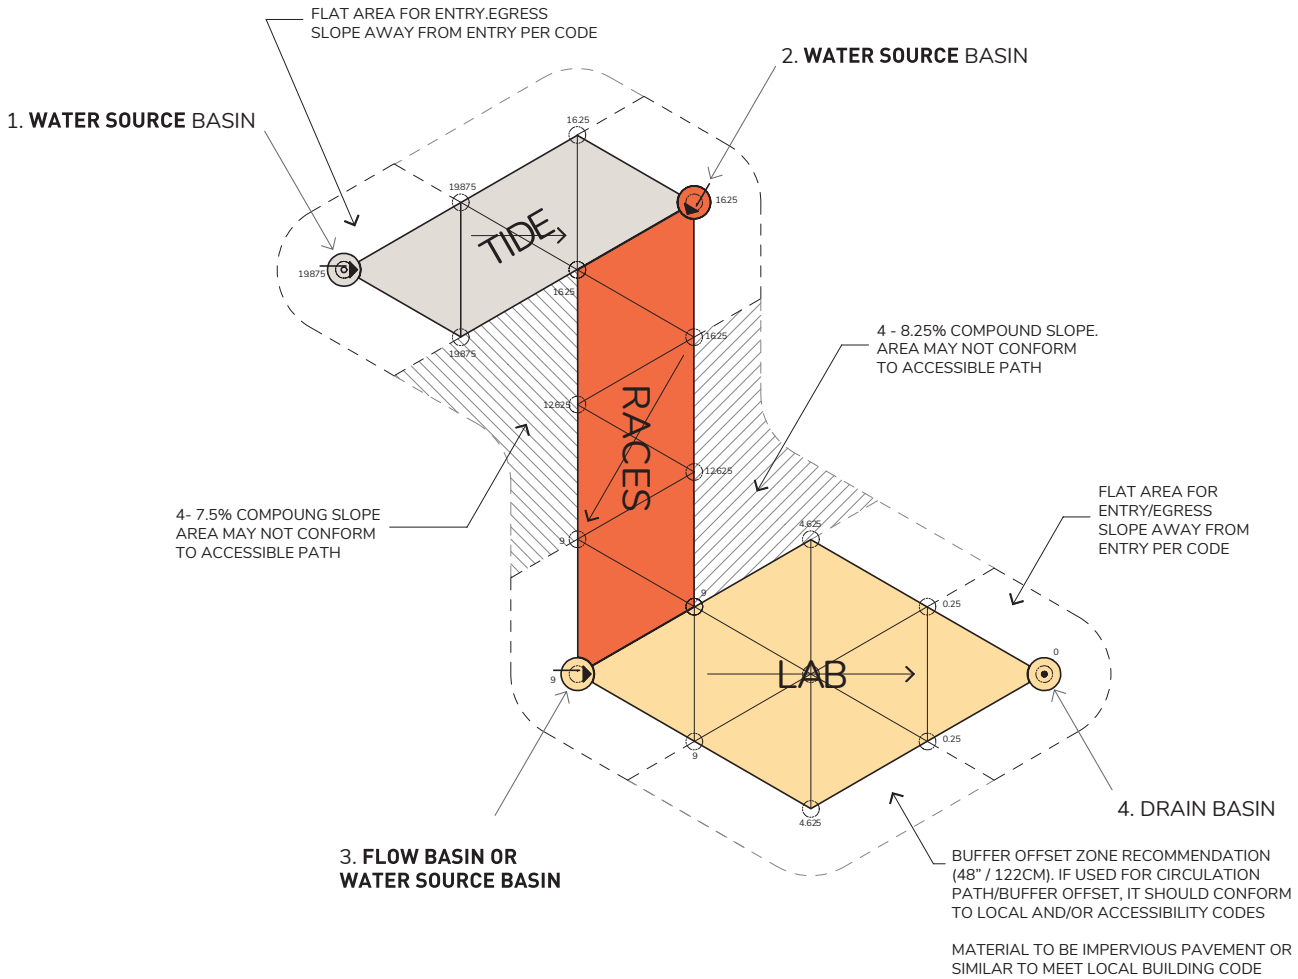

WATER JOURNEY™ | CONFIGURATION 3

Dimensions (Does not include buffer offset zone)