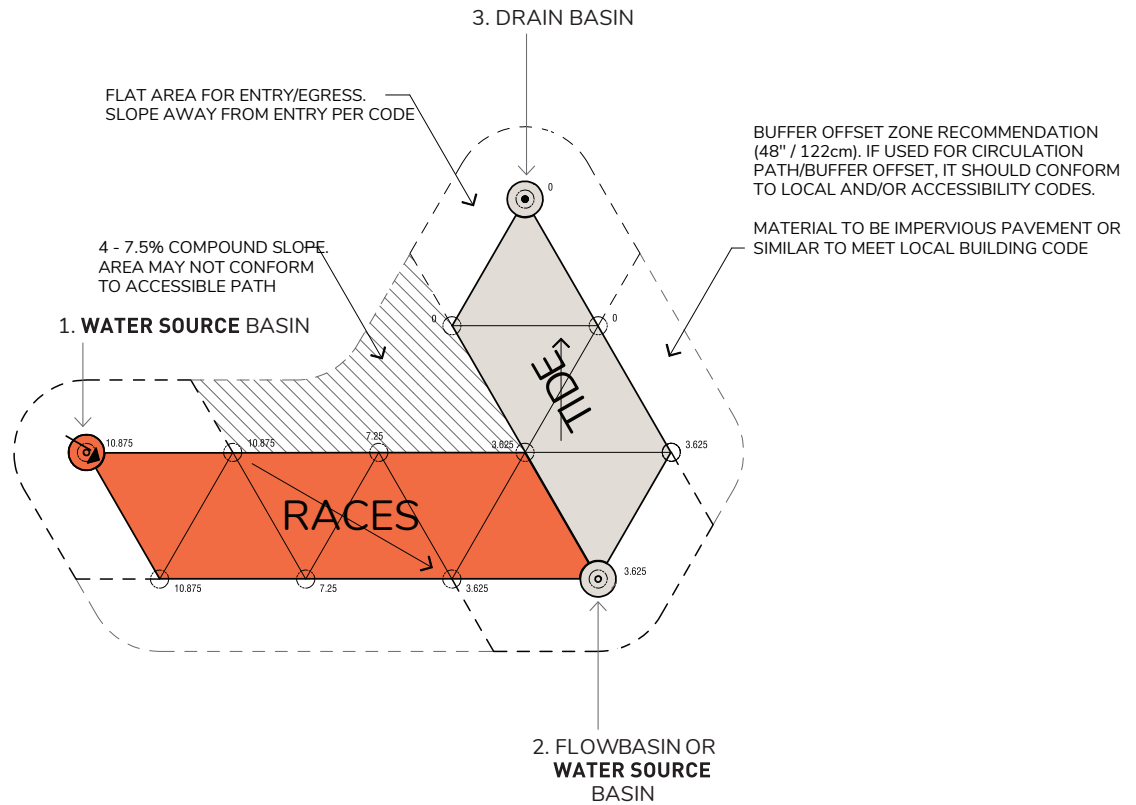

# WATER JOURNEY™ | CONFIGURATION 1

Dimensions (Does not include buffer offset zone)

## Modules

Races / Red (7121)

Labyrinth / Yellow (7120)