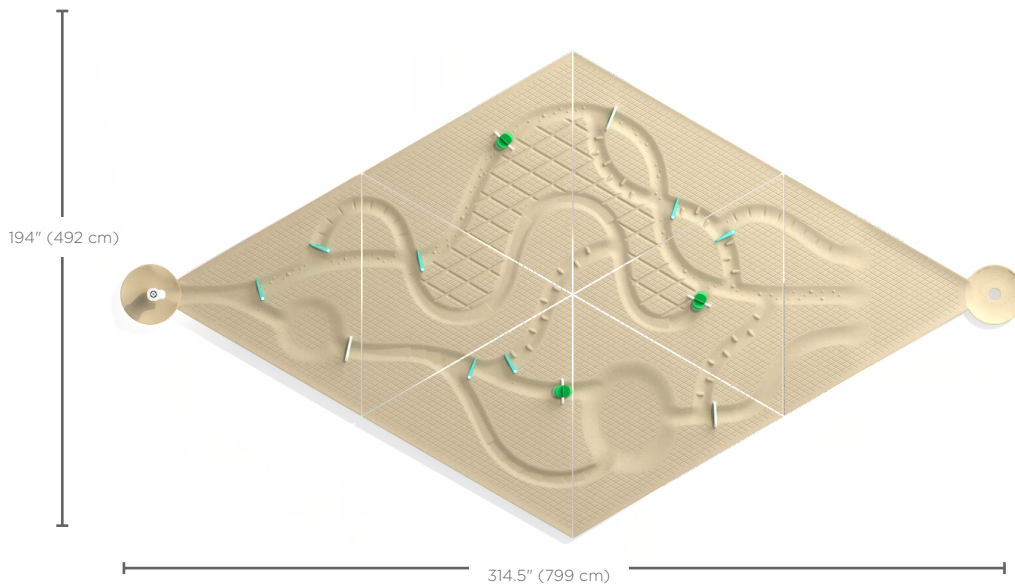

H/W/L

8.75/194/314.5 in
22.2/492/799 cm

Flow

WATER SOURCE:	LABYRINTH
7-8 GPM	0 GPM
26.5-30.3 LPM	0 LPM

Pressure

WATER SOURCE	LABYRINTH
10-15 PSI	0 PSI
0.7-1 BAR	0 BAR

Color Choices: as shown

WATER SOURCE

Two options of water source to be installed

PRESS & FLOW

- On-demand activation releasing the water into the Water Journey™
- Easy operation for kids of all ages and abilities
- Can be a point of connection to other Water Journey™ events

FLOW SOURCE

- Releases water to the Water Journey™
- Can be a point of connection to other Water Journey™ events

INTERACTIVITY

This Water Journey™ features the following technologies that are unique to Vortex.

1 SLUICE (7)

- To steer the water flow and change its course
- Resistant and durable polyurethane

2 WATERMILL (3)

- Propelled by the water, its rotational movement renders the speed of the flow
- Manipulate to speed up or interrupt the water flow
- Resistant and durable polyurethane

3 STRAINER (3)

- Control and transform the water flow
- Resistant and durable polyurethane

4 DRAIN BASIN (1)

- Can be a point of connection to other Water Journey™ events
- Painted stainless steel and glass fiber reinforced colored concrete basin

VORTEX-INTL.COM • INFO@VORTEX-INTL.COM
1.877.586.7839 (free USA/Canada)
+1.514.694.3868 (International)