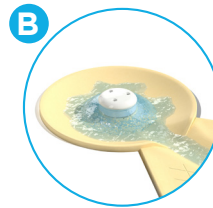

FLOW SOURCE

- Releases water to the Water Journey™
- Can be a point of connection to other Water Journey™ events