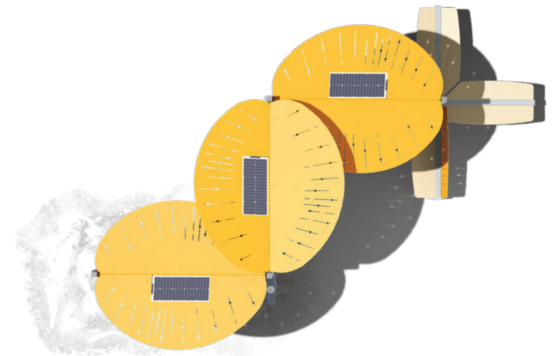

Connectivity

Connect to Abrio via application to control water and light functions to reduce on-site maintenance.

Ease of installation

With minimal connection to infrastructure, designed to be seamlessly implemented by your operations team.

VORTEX-INTL.COM • INFO@VORTEX-INTL.COM
1.877.586.7839 (free USA/CANADA)
+1.514.694.3868 (INTERNATIONAL)

SPECIFICATIONS

H./W./L.

12'9" / 16'2" / 21'3" in
3.89 / 4.93 / 6.48 m

Water Requirements

Potable water. A 1/2-inch line inlet is supplied