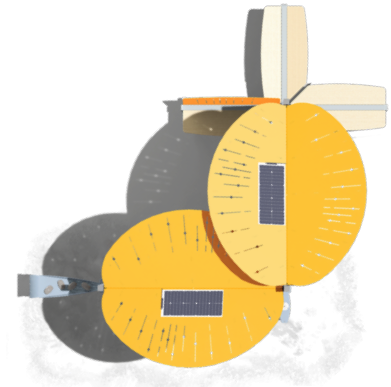

Connectivity

Connect to Abrio via application to control water and light functions to reduce on-site maintenance.

Ease of installation

With minimal connection to infrastructure, designed to be seamlessly implemented by your operations team.

VORTEX-INTL.COM • INFO@VORTEX-INTL.COM
1.877.586.7839 (free USA/CANADA)
+1.514.694.3868 (INTERNATIONAL)

SPECIFICATIONS

H./W./L.

11'5" / 16'2" / 16'5" in
3.48 / 4.93 / 5.00 m

Water Requirements

Potable water. A 1/2-inch line inlet is supplied

Flow

0.3-0.6 GPM
1.1-2.3 LPM

Pressure

30-35 PSI
2.1-2.4 BAR

Color choices

Abrio colors: matte-textured powder coated

Sprayzone is not identified due to low flow of the mist and soft rain. It is subject to wind intensity, direction and natural evaporation of the site.