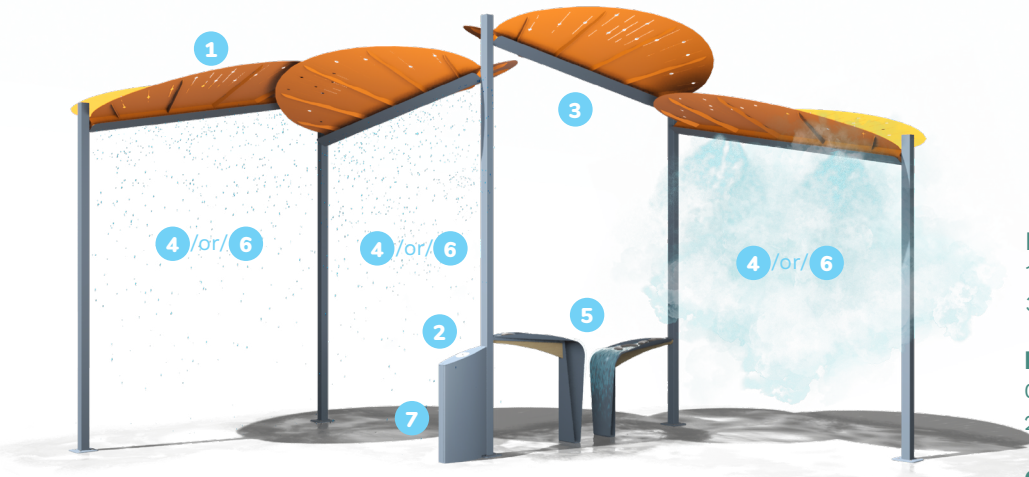

Water conservation

On-demand activation and real-time flow control allow for efficient energy and water usage.

Multiple design configurations

Combine seating, shading and soothing aquatic elements to fit your space.

Connectivity

Connect to Abrio via application to control water and light functions to reduce on-site maintenance.

Ease of installation

With minimal connection to infrastructure, designed to be seamlessly implemented by your operations team.

VORTEX-INTL.COM • INFO@VORTEX-INTL.COM
1.877.586.7839 (free USA/CANADA)
+1.514.694.3868 (INTERNATIONAL)

SPECIFICATIONS

H./W./L.

12'9" / 20'3" / 20'3"
3.89 / 6.17 / 6.17m

Water Requirements

Potable water. A 1/2-inch line inlet is supplied