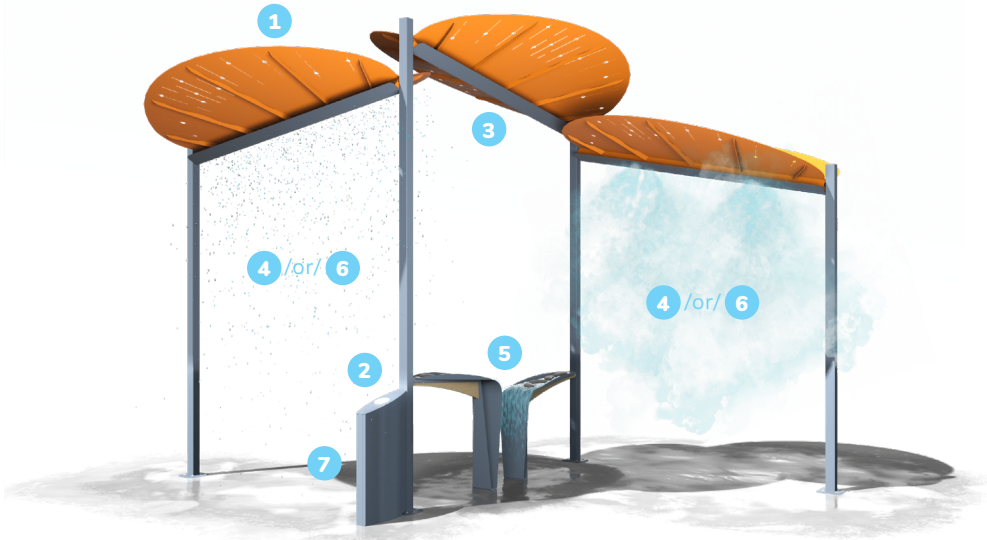

SPECIFICATIONS

Sprayzone is not identified due to low flow of the mist and soft rain. It is subject to wind intensity, direction and natural evaporation of the site.

H./W./L.

12'9" / 15'2" / 17'2" in
3.89 / 4.62 / 5.23 m

Water Requirements

Potable water. A 1/2-inch line inlet is supplied

Flow

0.6-1.2 GPM
2.3-4.5 LPM

Pressure

30-35 PSI
2.1-2.4 BAR

Color choices

Abrio colors: matte-textured powder coated

KEY FEATURES

CANOPY (3)

Architectural canopies create a shaded haven during hot days.

PLAYSTART™ ACTIVATION

Conserve water with on-demand activation. Easy operation for users of all ages & abilities. Inclusive sound signal to alert activation.

SOFT GLOW (6)

Solar-powered LEDs emit a soft glow at night to extend your site's hours of operation. At dusk Abrio transform into a refreshing gathering spot.

WATER FEATURES

SOFT RAIN (2)*

Unwind with the calming and cooling effects of soft rain.

*Soft Rain can be substituted by mist feature

RIVER MAZE (2)

Relax to the soothing sounds of water by directing the flow river stones

Each river maze contain 3 moving stones

MIST (2)*

Relaxing mist cools the Abrio space and refreshes passersby.

*Mist can be substituted by Soft rain feature

*Mist **could need more maintenance** in hard water areas

MICROFLOW™ CONTROLLER

Control water usage and water quality via mobile application.

Complete integrated water management system.

VORTEX-INTL.COM • INFO@VORTEX-INTL.COM
1.877.586.7839 (free USA/CANADA)
+1.514.694.3868 (INTERNATIONAL)