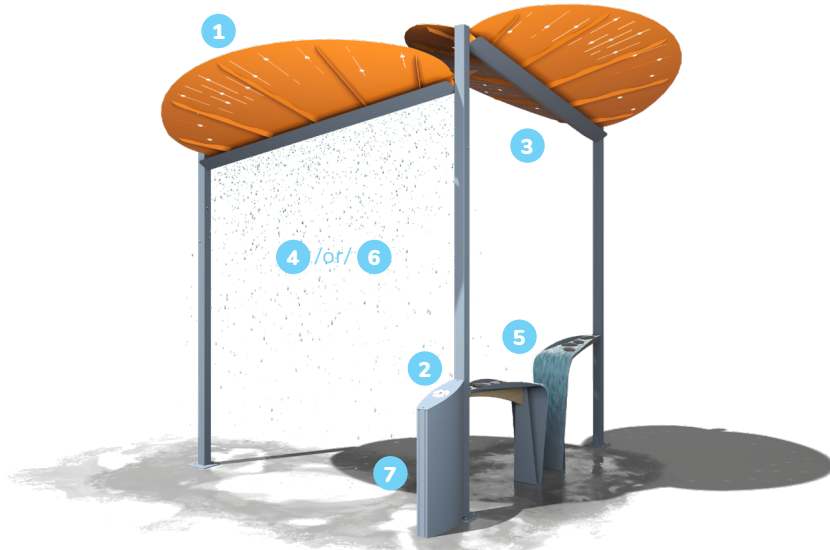

**The product shown in the image may differ from the actual product sold.*

Ideal age group: For all ages

VOR 3501 ABRIO 1

COOLHUB™ FRESH INNOVATIONS FOR COOL CITIES

Combining the cooling and calming properties of water with architectural design, CoolHub™ offers a restorative and peaceful gathering place that integrates into any location. Designed to be inclusive, providing a refreshing space to all citizens—whether it's to take a break during a busy day, interact with loved ones or seek relief from the heat.

Water conservation

On-demand activation and real-time flow control allow for efficient energy and water usage.

Multiple design configurations

Combine seating, shading and soothing aquatic elements to fit your space.

Connectivity

Connect to Abrio via application to control water and light functions to reduce on-site maintenance.

Ease of installation

With minimal connection to infrastructure, designed to be seamlessly implemented by your operations team.

VORTEX-INTL.COM • INFO@VORTEX-INTL.COM
1.877.586.7839 (free USA/CANADA)
+1.514.694.3868 (INTERNATIONAL)

SPECIFICATIONS

H./W./L.

11'5" / 12' / 12' in
3.48 / 3.66 / 3.66 m

Water Requirements

Potable water. A 1/2-inch line inlet is supplied