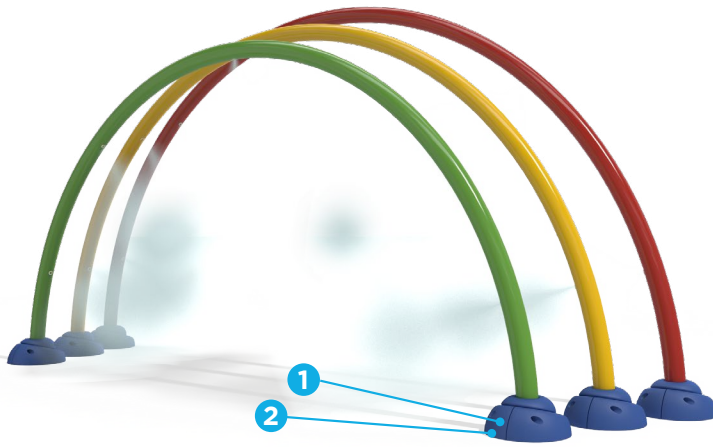

**The product shown in the image may differ from the actual product sold.*

Ideal age group: For all ages

VOR 0548 RAINBOW N°2

PRODUCT HIGHLIGHTS

- Cross through the misty water effect for an instant soak
- Encourages different types of game playing
- Stimulates the imagination and creativity

vortex-intl.com • info@vortex-intl.com
1.877.586.7839 (free USA/CANADA)
+1.514.694.3868 (INTERNATIONAL)

Spray Zone

H/W/L

81/167/41 in
205/424/104 cm

Pressure

10-25 PSI
0.7-1.7 BAR

Flow

15-30 GPM
56.8-113.6 LPM

Smartflow

Color Choices: Vortex colors

VORTEX EXCLUSIVE TECHNOLOGIES

This product features the following technologies that are unique to Vortex.

TOEGUARD™

- Soft-touch Elastomer
- Protects children's toes from anchoring hardware
- Durable, vandal resistant, resistant to chemicals
- Infused with a UV resistant bright color
- Available in one or two pieces ensuring tight fit to post

SAFESWAP™ ANCHORING SYSTEM

- Attractive ground caps are substituted for future play products
- Easily add future play elements with no change to infrastructure
- Easily move products from one location to another at no additional cost
- Provides flexibility to spread investment over time as capital becomes available
- Structural stainless steel base for maximum strength
- Optional interim spray cap (as shown)