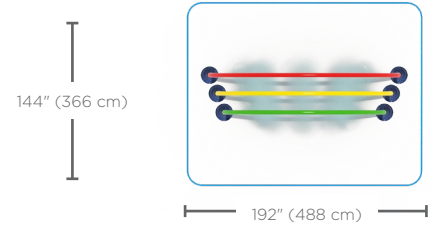

**The product shown in the image may differ from the actual product sold.*

Ideal age group: For all ages

VOR 0548 RAINBOW N°2

PRODUCT HIGHLIGHTS

- Cross through the misty water effect for an instant soak
- Encourages different types of game playing
- Stimulates the imagination and creativity

vortex-intl.com • info@vortex-intl.com
1.877.586.7839 (free USA/CANADA)
+1.514.694.3868 (INTERNATIONAL)

Spray Zone

H/W/L

81/167/41 in
205/424/104 cm

Pressure

10-25 PSI
0.7-1.7 BAR

Flow

15-30 GPM
56.8-113.6 LPM