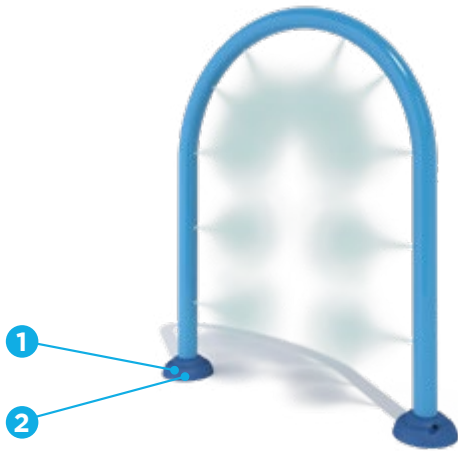

*\*The product shown in the image may differ from the actual product sold.*

Ideal age group: For all ages

## PRODUCT HIGHLIGHTS

- Cross through the misty water effect for an instant soak
- Encourages different types of game playing
- Stimulates the imagination and creativity

vortex-intl.com • info@vortex-intl.com  
1.877.586.7839 (free USA/CANADA)  
+1.514.694.3868 (INTERNATIONAL)

## Spray Zone

ø 180" (ø 457 cm)

## H/W/L

87/74/14 in  
221/188/36 cm