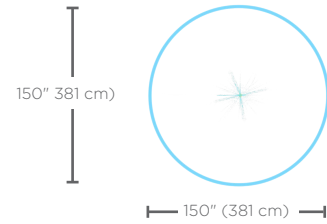

**The product shown in the image may differ from the actual product sold.*

Ideal age group: for all ages

VOR 0324 SPARKLE N°1

PRODUCT HIGHLIGHTS

- The two linear jets collide to create a refreshing rain cloud effect for kids of all ages
- Blocking a jet creates a jumping stream of water for a different sensory experience

VORTEX-INTL.COM • INFO@VORTEX-INTL.COM
1.877.586.7839 (free USA/CANADA)
+1.514.694.3868 (INTERNATIONAL)

Spray Zone

H/W/L

0/5/5 in
0/13/13 cm

Flow

2-4 GPM
8-15 LPM

Pressure

2-6 PSI
0.1-0.4 BAR