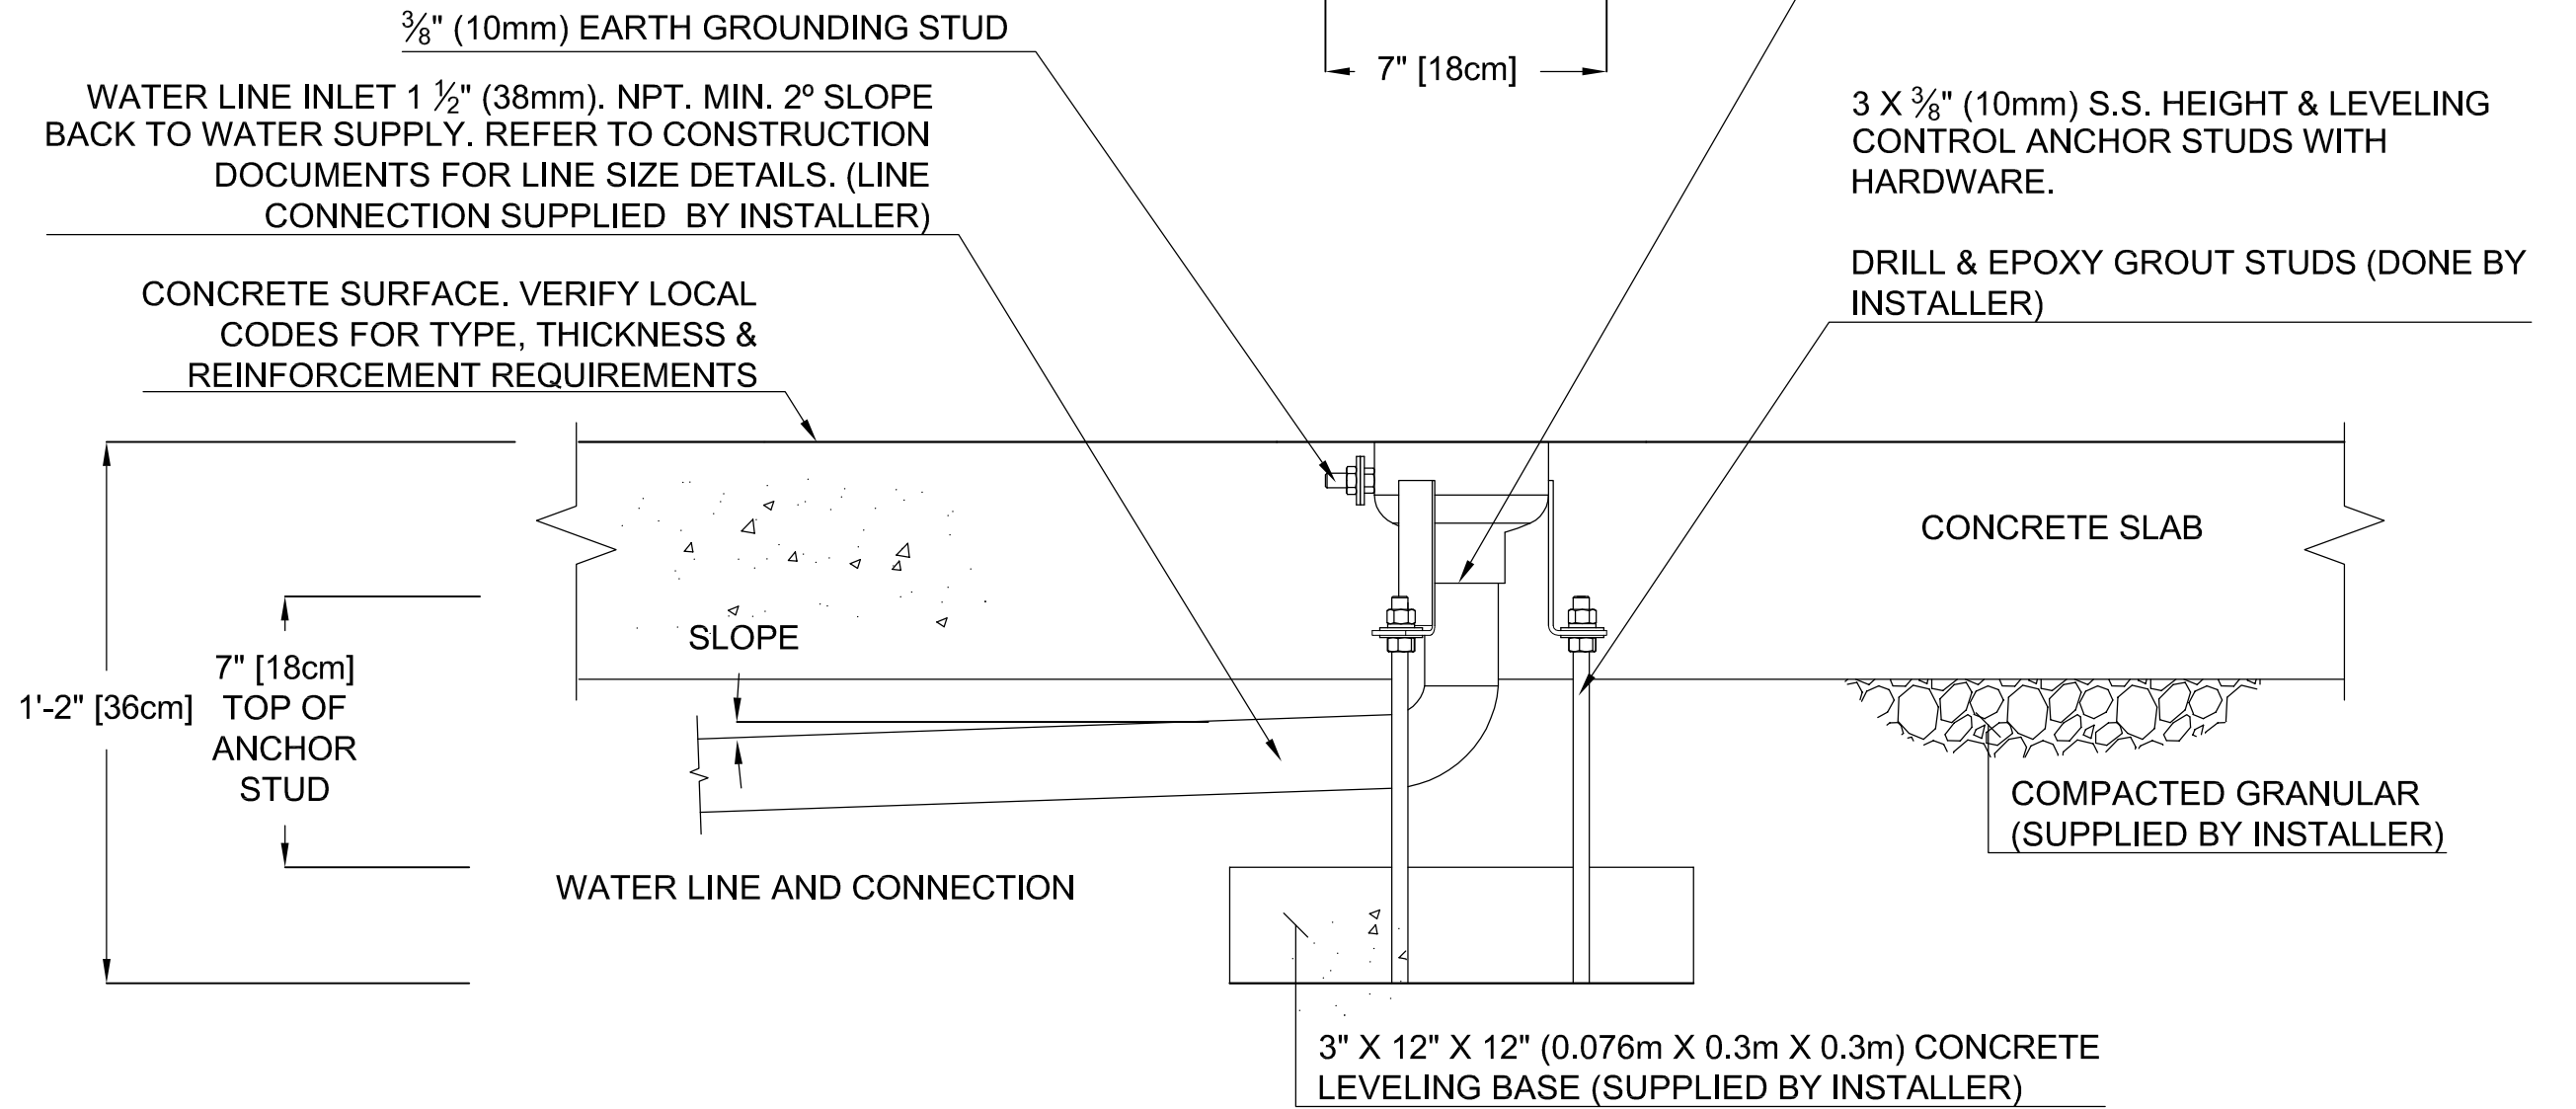

PLAN VIEW

FRONT ELEVATION VIEW

VOR-0303.4XXX ROOSTER TAIL (Construction Detail)

PRODUCT NAME: ROOSTER TAIL

PRODUCT INFORMATION

PRODUCT NUMBER: VOR-0303.4XXX

DATE: 04/17/12

SHEET NO: 1/1

11"x17" SHEET SIZE