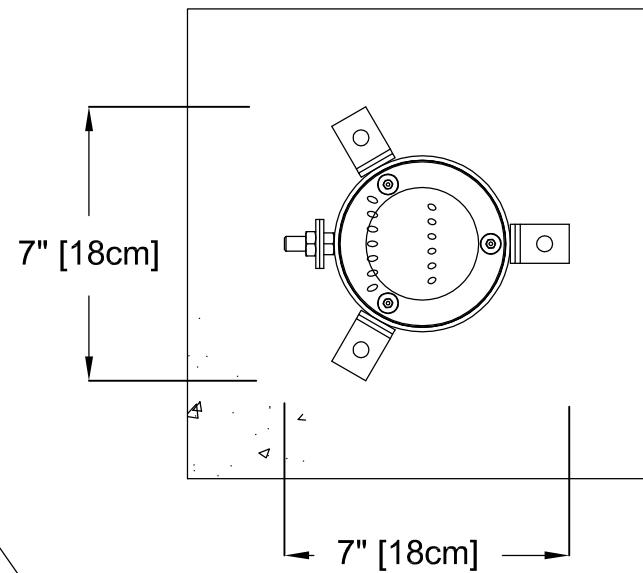

PLAN VIEW

FRONT ELEVATION VIEW

VOR-0303.4XXX ROOSTER TAIL (Construction Detail)

PRODUCT NAME: ROOSTER TAIL

PRODUCT INFORMATION

PRODUCT NUMBER: VOR-0303.4XXX

DATE: 04/17/12

SHEET NO: 1/1

11"x17" SHEET SIZE