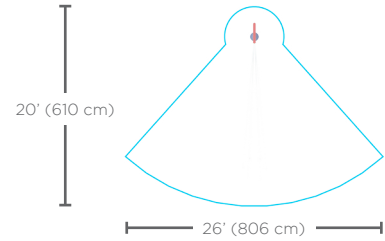

Ideal age group: 6 years and up

VOR 0220 TUBE N°1

PRODUCT HIGHLIGHTS

- Intuitive 360° rotation with no pinch point
- Promotes communicative skills and interaction with other kids

VORTEX

1.877.586.7839 (free USA/CANADA)
+1.514.694.3868 (INTERNATIONAL)
info@vortex-intl.com • VORTEX-INTL.COM

Spray Zone

H/W/L

46/11/26 in
118/27/65 cm

Flow

4-6 GPM
15-23 LPM

Pressure

5-7 PSI
0.3-0.5 BAR

Color Choices: Vortex colors