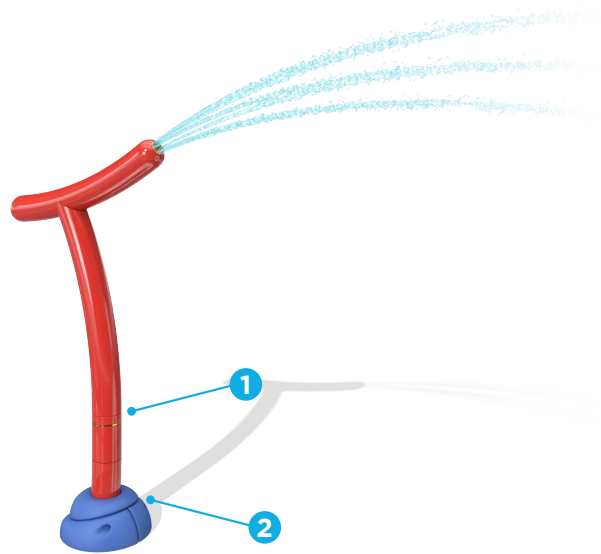

Ideal age group: 6 years and up

VOR 0220 TUBE N°1

PRODUCT HIGHLIGHTS

- Intuitive 360° rotation with no pinch point
- Promotes communicative skills and interaction with other kids

VORTEX

1.877.586.7839 (free USA/CANADA)
+1.514.694.3868 (INTERNATIONAL)
info@vortex-intl.com • VORTEX-INTL.COM

Spray Zone

H/W/L

46/11/26 in
118/27/65 cm

Flow

4-6 GPM
15-23 LPM

Pressure

5-7 PSI
0.3-0.5 BAR

Color Choices: Vortex colors

VORTEX EXCLUSIVE TECHNOLOGIES

This product features the following technologies that are unique to Vortex.

TURNTEC™

- Easy turning for kids of all ages and abilities
- Lead-free brass for maximum durability - heat resistant
- 360° rotation - no mechanical stops to break
- Adjustable spray zone - control the area where water begins and stops
- Corrosion and chemical resistant

TOEGUARD™

- Soft-touch Elastomer
- Protects children's toes from anchoring hardware
- Durable, vandal resistant, resistant to chemicals
- Infused with a UV resistant bright color
- Available in one or two pieces ensuring tight fit to post