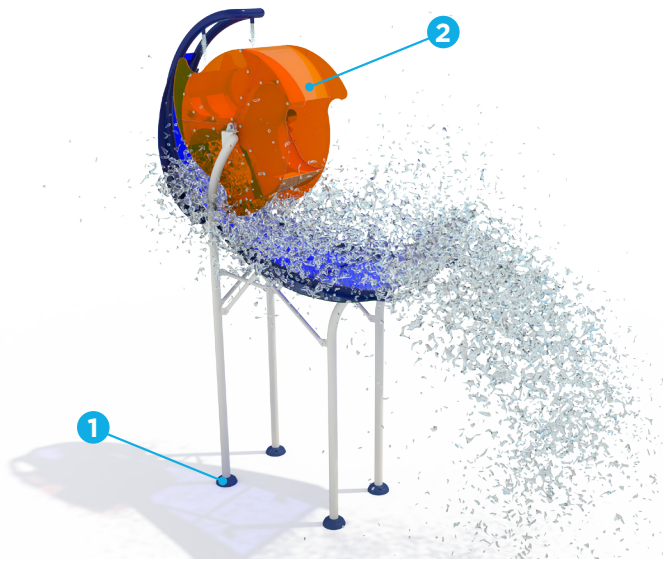

## PRODUCT HIGHLIGHTS

- Predict and anticipate when the turbine will spill over its water
- Massive water splash that excites everyone
- Encourages communicative and interactive experiences
- Provides a visual experience by casting colorful shadows with the Seeflow™

### Spray Zone

### H/W/L Pressure

247/67/156 in	5-10 PSI
629/170/396 cm	0.34-0.69 BAR